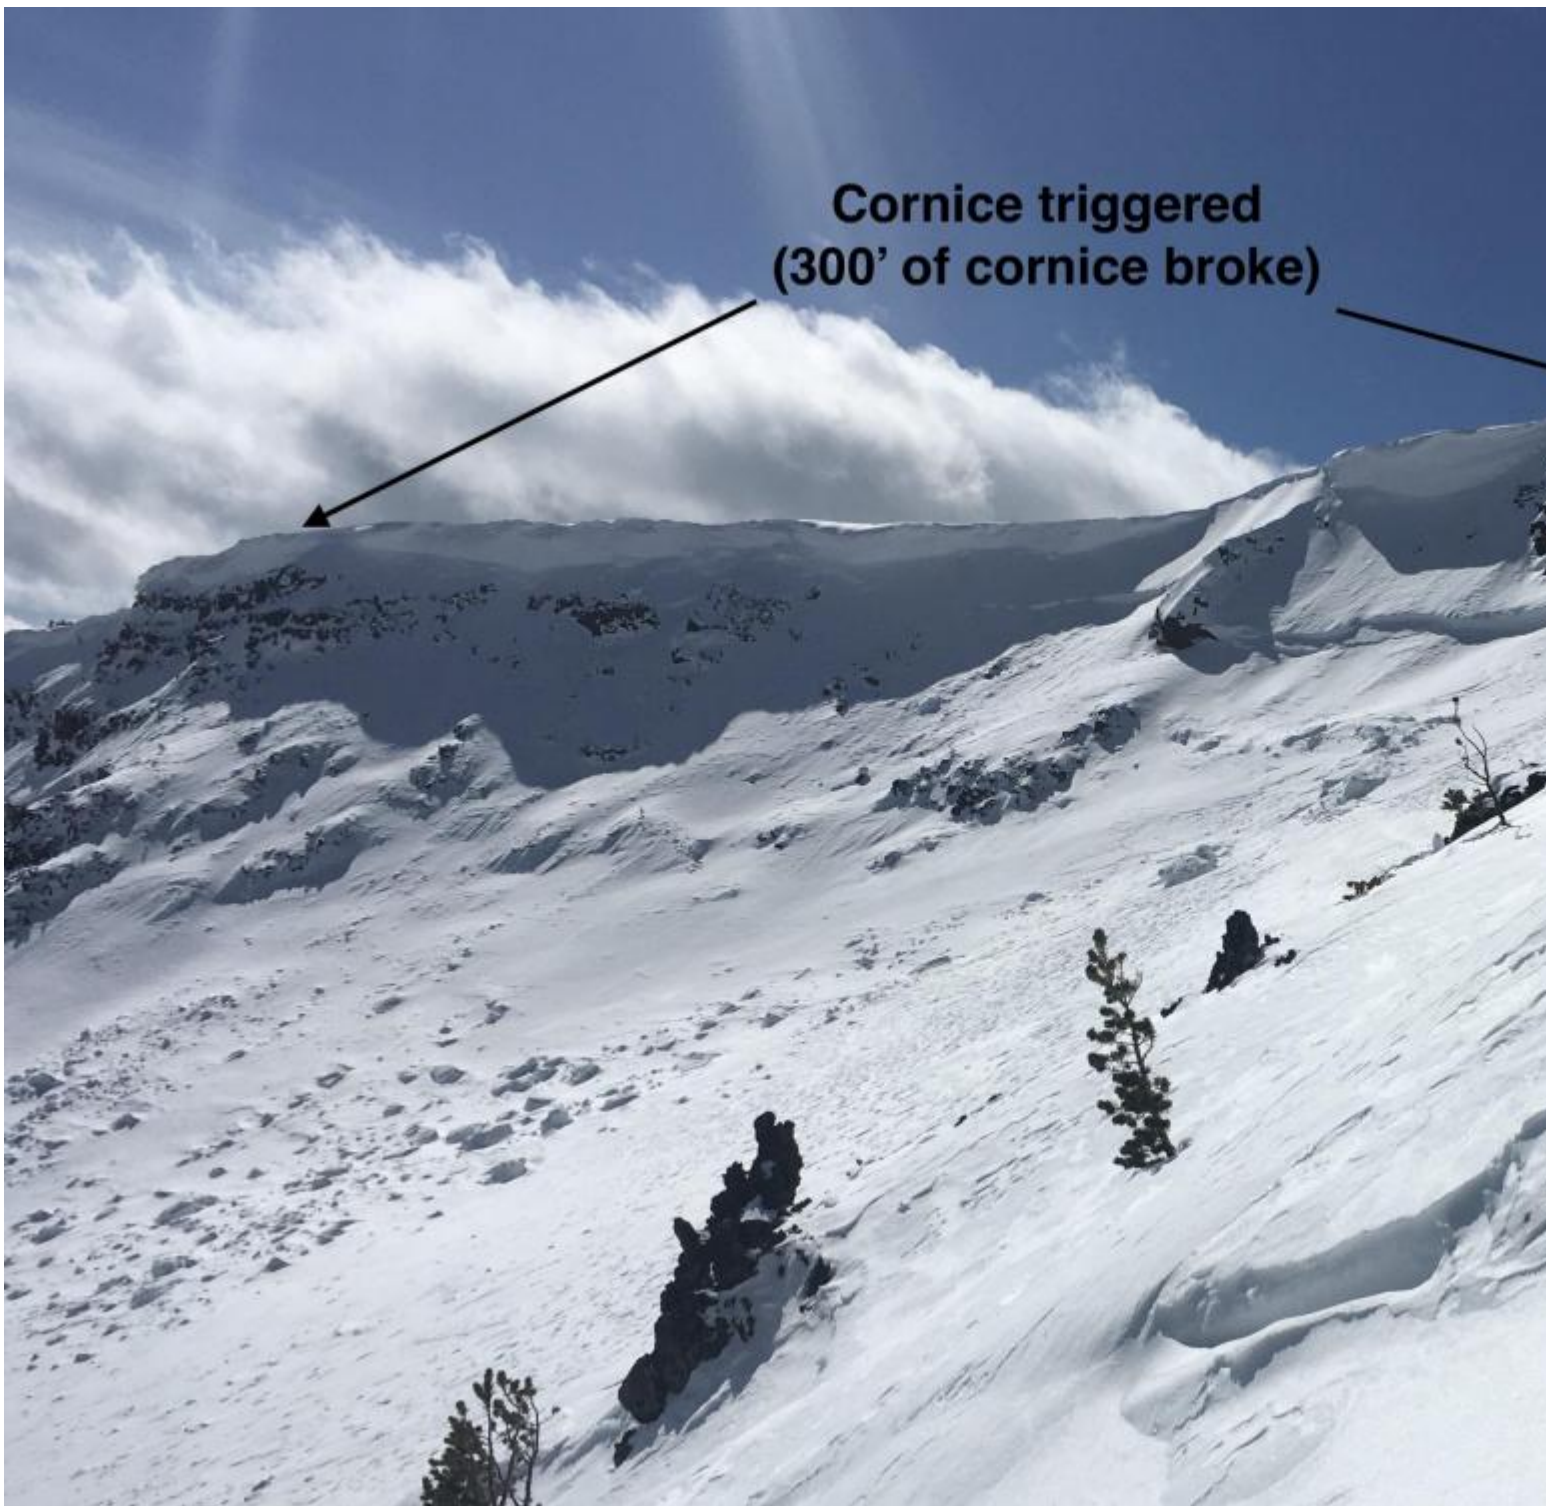

**Cornice triggered
(300' of cornice broke)**

Crown of deep slab avalanche on Arden Peak at the back of Maid of the Mist basin in Hyalite. Probably broke between Feb 22 and Feb 28, 2021 Photo: GNFAAC

Advisory Region
Northern Gallatin
Longitude
-110.97W
Latitude

45.42N

Avalanche Details: [Two large deep slabs near Maid of the Mist](#)

Forecast link: [GNFAC Avalanche Forecast for Mon Mar 8, 2021](#)[GNFAC Avalanche Forecast for Tue Mar 9, 2021](#)

Northern Gallatin, 2021-03-07