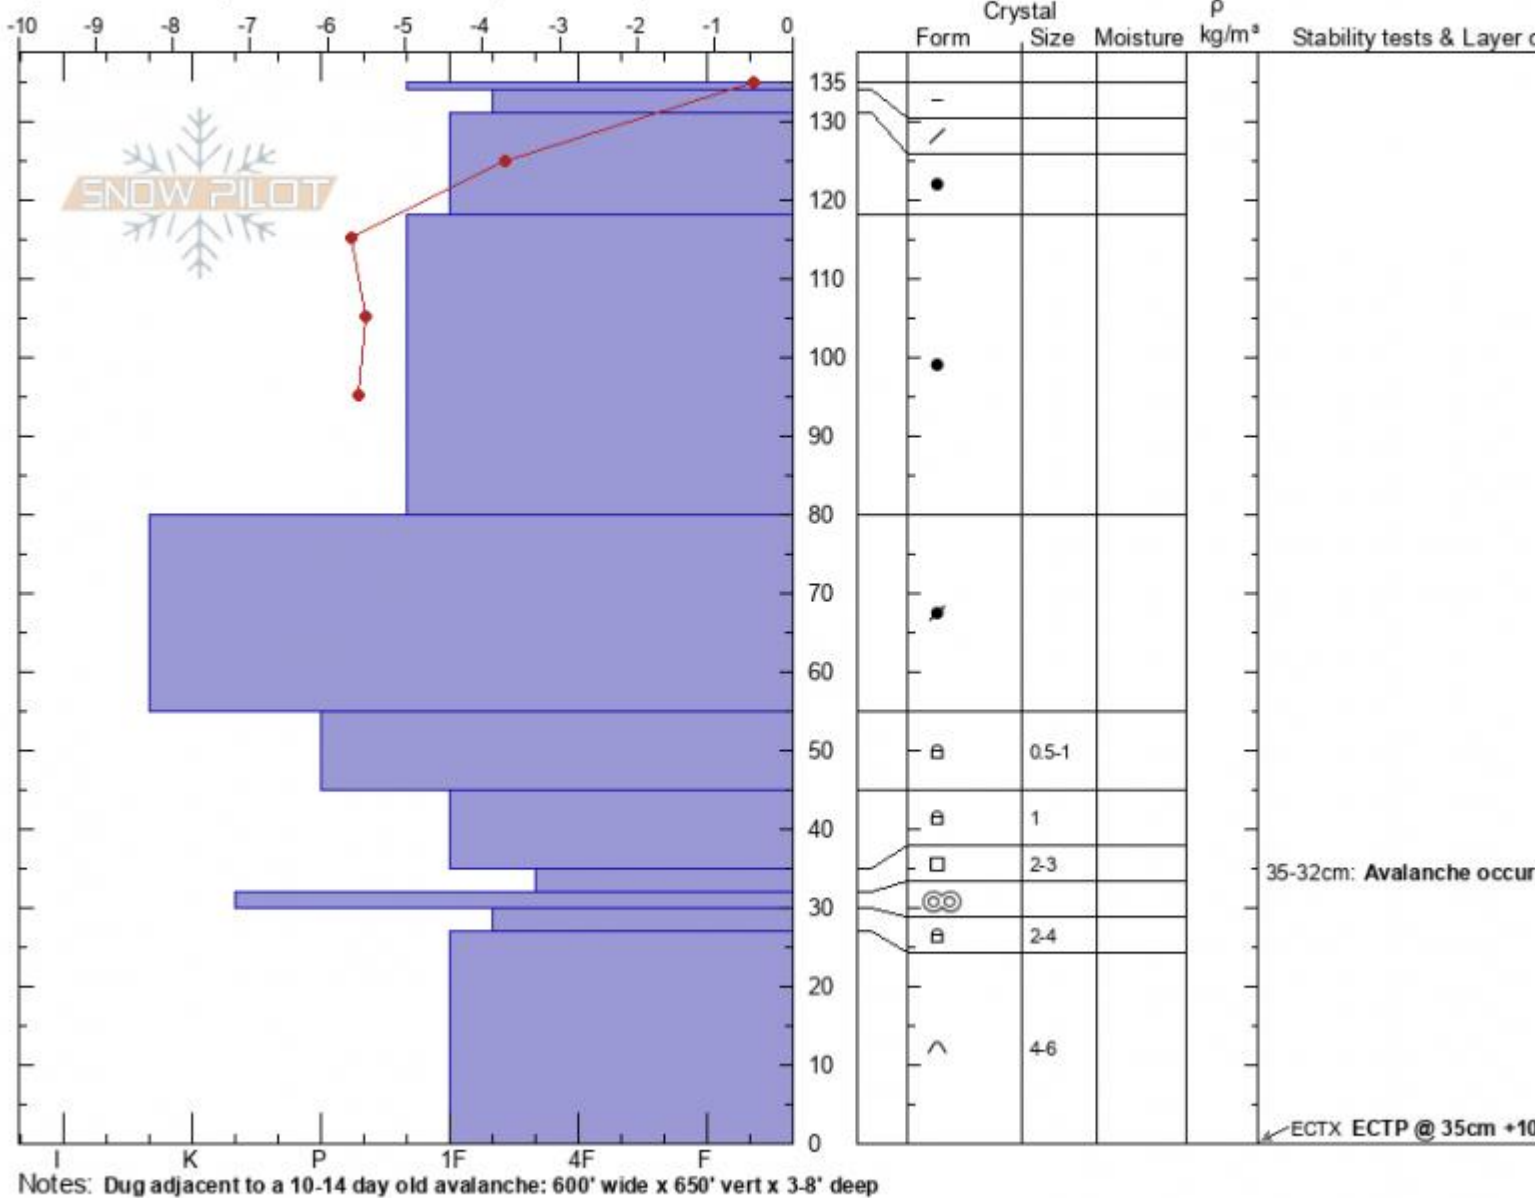

**Arden Profile**  
**Gallatin Range-N**  
**MT**  
 Elevation: **10022 ft**  
 Aspect: **130°**  
 Specifics: Pit is adjacent to avalanche: flank; We skied slope

**Dave Zinn**  
**03/07/2021 - 1:15am**  
 Co-ord: **45.41242N, -110.98846W**  
 Slope Angle: **35°**  
 Wind Loading: **previous**

Stability: **good**  
 Air Temperature: **-3°C**  
 Sky Cover: **FEW**  
 Precipitation: **NO**  
 Wind: **W Light Breeze**

HS: **135** Layer Notes:  
 35-32cm: **Avalanche occurred**

Advisory Region  
 Northern Gallatin  
 Longitude  
 -110.97W  
 Latitude  
 45.42N

**Avalanche Details:** [Two large deep slabs near Maid of the Mist](#)  
 Northern Gallatin, 2021-03-07