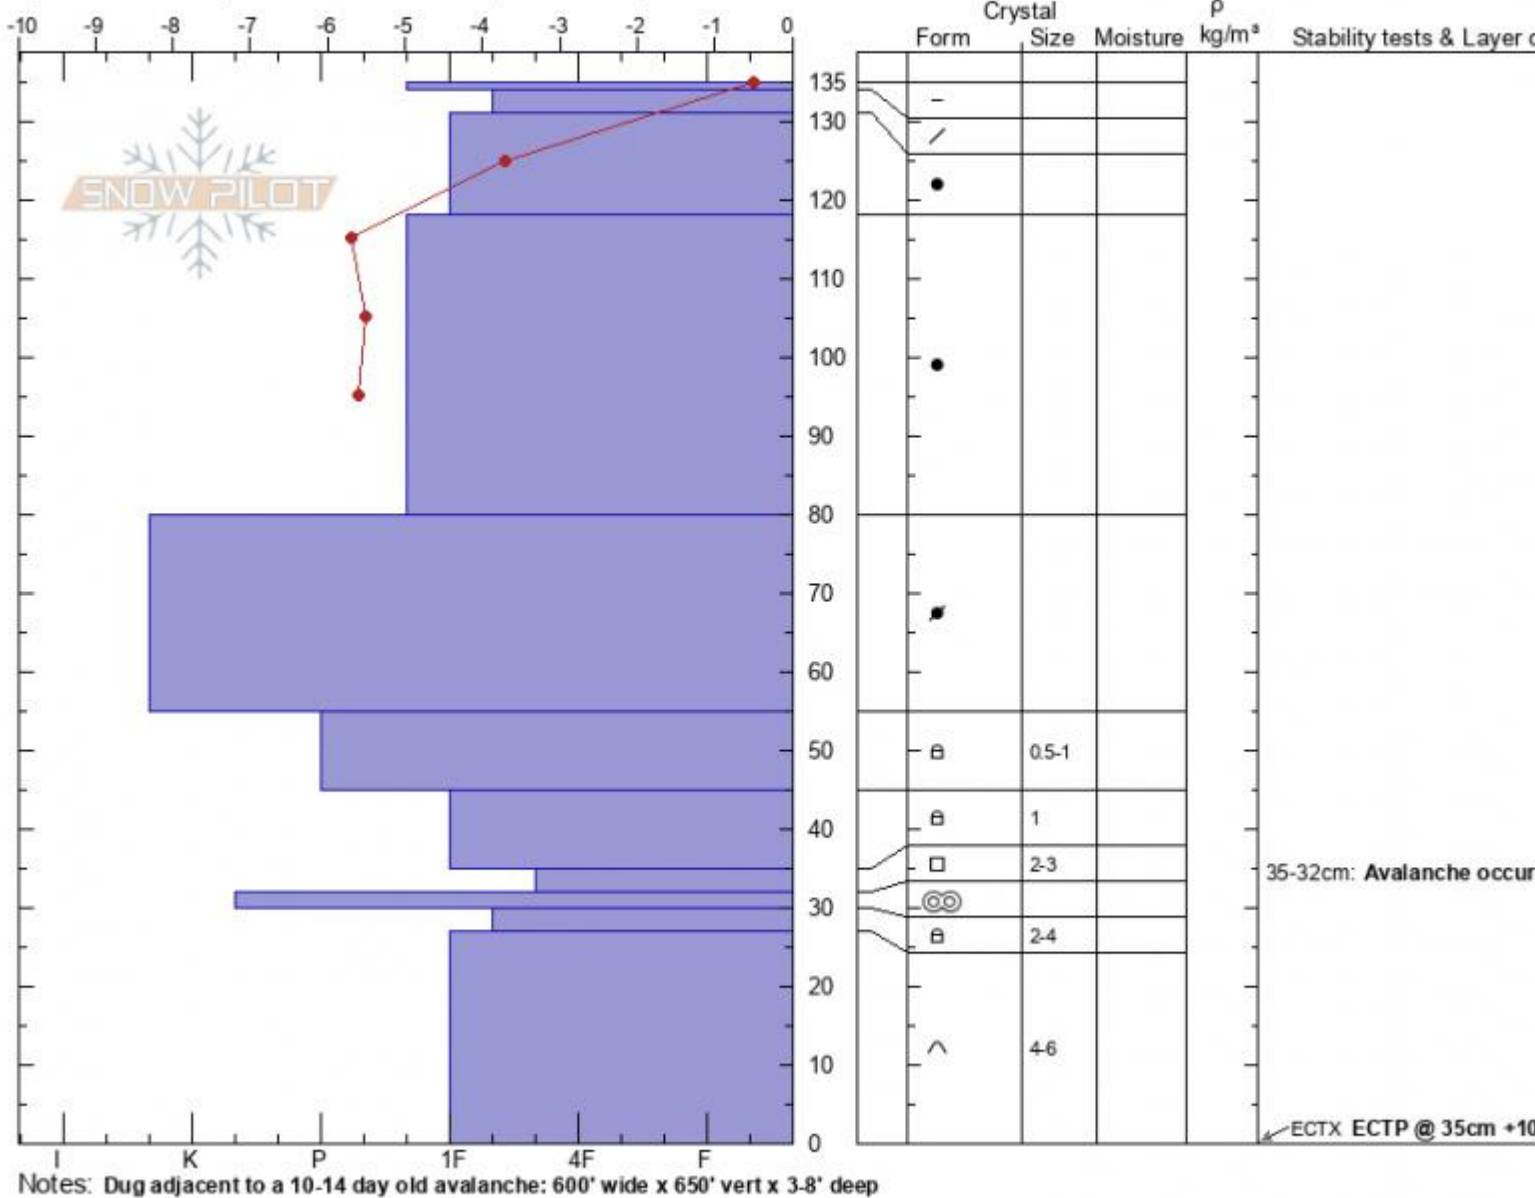

Arden Profile  
 Gallatin Range-N  
 MT  
 Elevation: 10022 ft  
 Aspect: 130°  
 Specifics: Pit is adjacent to avalanche: flank; We skied slope

Dave Zinn  
 03/07/2021 - 1:15am  
 Co-ord: 45.41242N, -110.98846W  
 Slope Angle: 35°  
 Wind Loading: previous

Stability: good  
 Air Temperature: -3°C  
 Sky Cover: FEW  
 Precipitation: NO  
 Wind: W Light Breeze

HS: 135 Layer Notes:  
 35-32cm: Avalanche occurred

Advisory Region  
 Northern Gallatin  
 Longitude  
 -110.97W  
 Latitude  
 45.42N

**Avalanche Details:** [Two large deep slabs near Maid of the Mist](#)  
 Northern Gallatin, 2021-03-07