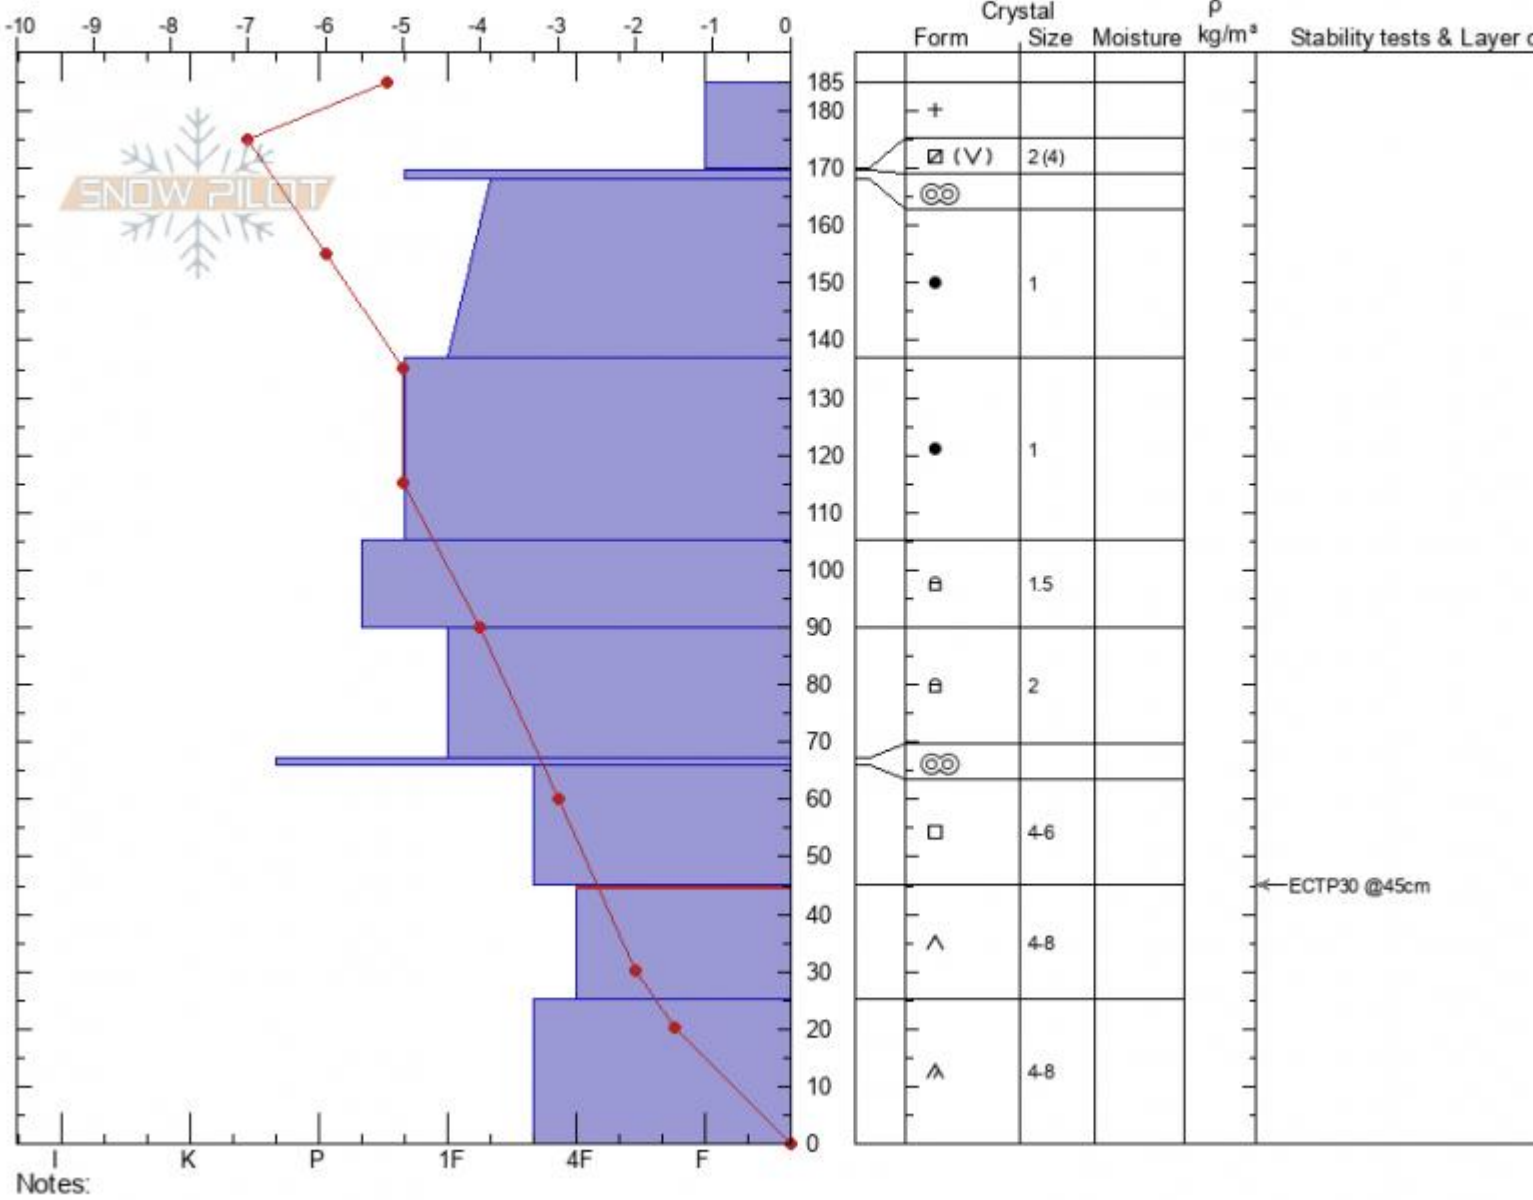

Teepee Wilderness  
 Madison Range-S  
 MT  
 Elevation: 9215 ft  
 Aspect: 80°  
 Specifics:

Dave Zinn  
 03/10/2021 - 11:00am  
 Co-ord: 44.91618N, -111.16512W  
 Slope Angle: 30°  
 Wind Loading: no

Stability: good  
 Air Temperature: -6°C  
 Sky Cover: BKN  
 Precipitation: NO  
 Wind: Calm

HS: 185 Layer Notes:  
 45-25cm: Problematic layer

Advisory Region  
 Southern Madison  
 Longitude  
 -111.19W  
 Latitude  
 44.90N  
 Southern Madison, 2021-03-10