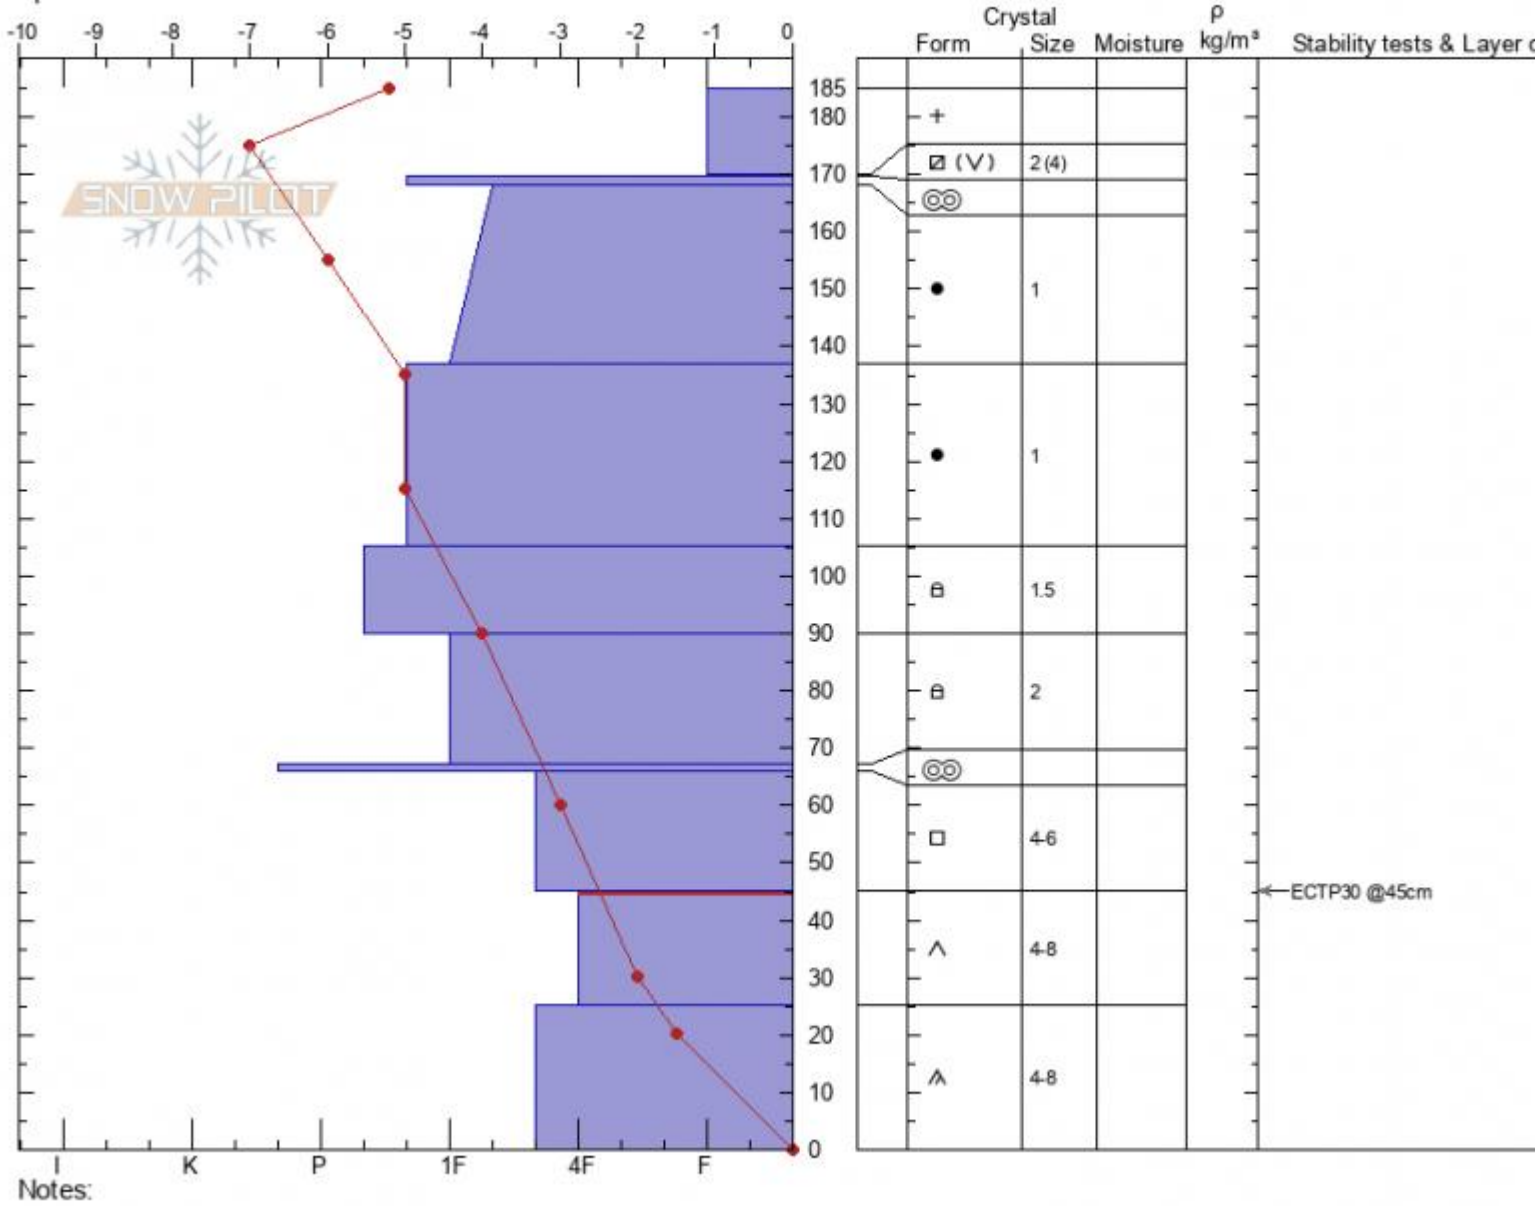

Teepee Wilderness
Madison Range-S
MT
 Elevation: **9215 ft**
 Aspect: **80°**
 Specifics:

Dave Zinn
03/10/2021 - 11:00am
 Co-ord: **44.91618N, -111.16512W**
 Slope Angle: **30°**
 Wind Loading: **no**

Stability: **good**
 Air Temperature: **-6°C**
 Sky Cover: **BKN**
 Precipitation: **NO**
 Wind: **Calm**

HS: **185** Layer Notes:
 45-25cm: **Problematic layer**

Notes:
 Advisory Region
 Southern Madison
 Longitude
 -111.19W
 Latitude
 44.90N
 Southern Madison, 2021-03-10