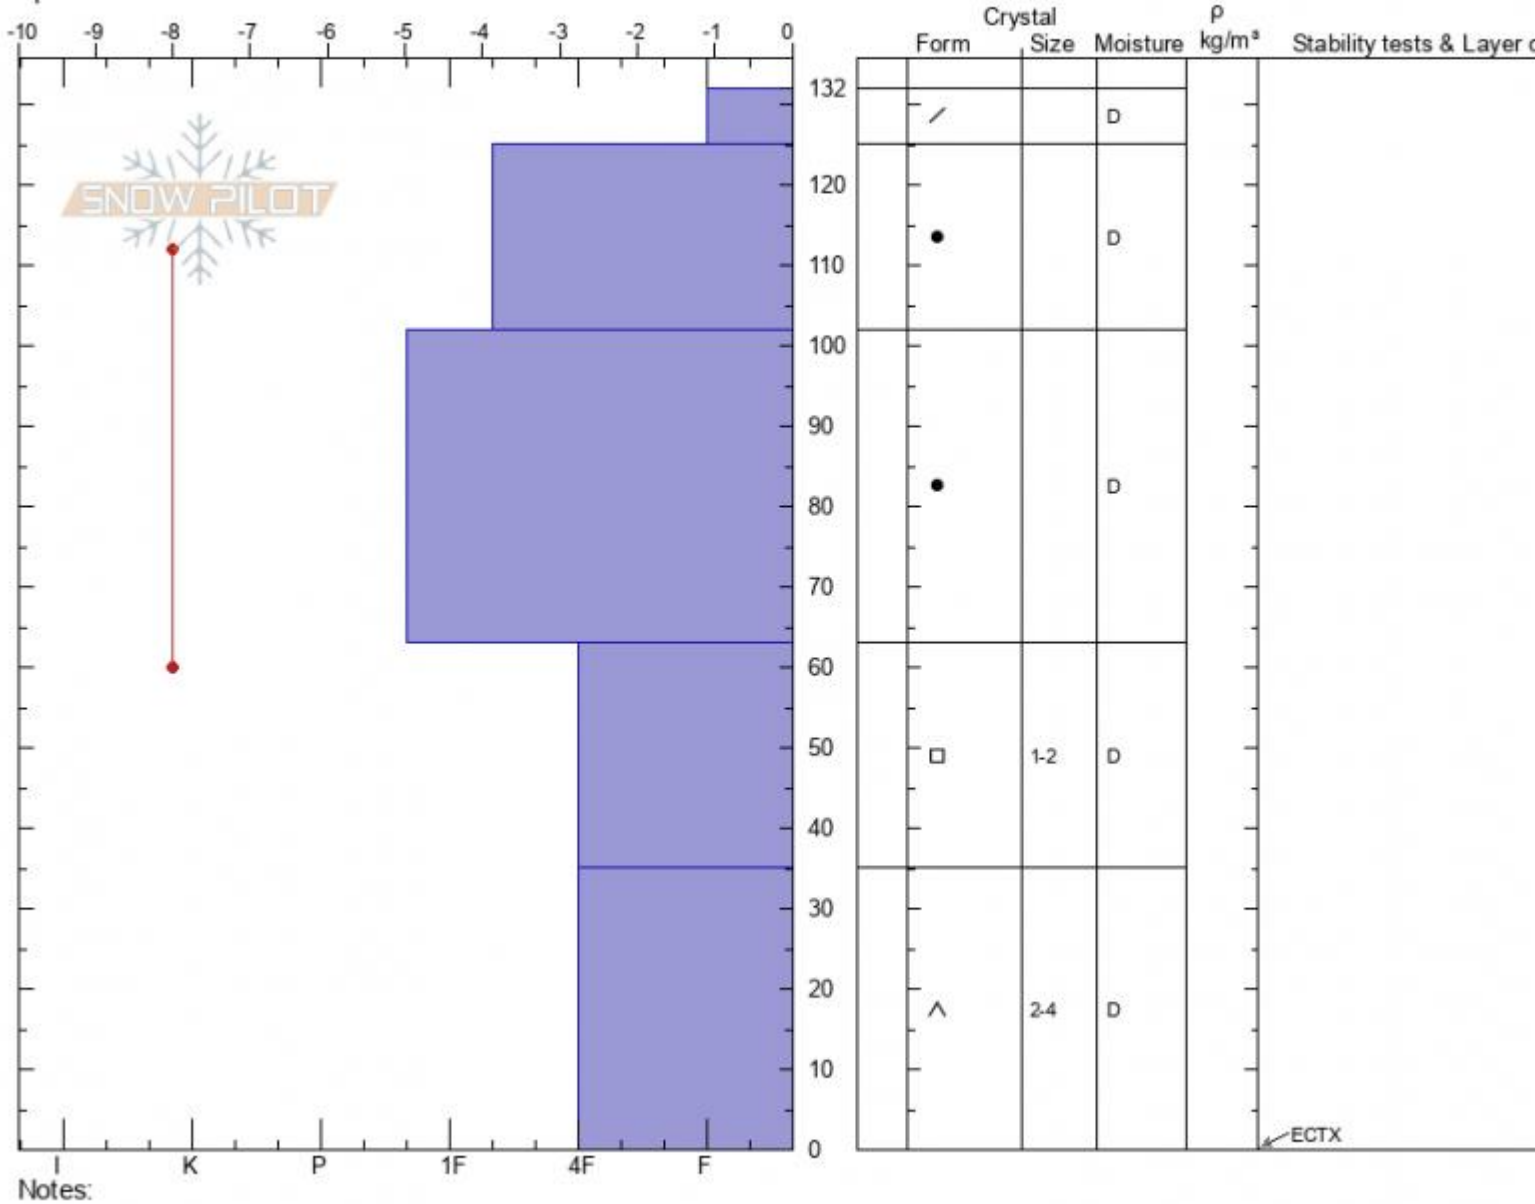

Sunlight Basin  
 Madison Range-S  
 MT  
 Elevation: 9500 ft  
 Aspect: 110°  
 Specifics:

Ian Hoyer  
 03/13/2021 - 11:00pm  
 Co-ord: 44.97522N, -111.31391W  
 Slope Angle: 16°  
 Wind Loading: previous

Stability: good  
 Air Temperature:  
 Sky Cover: CLR  
 Precipitation: NO  
 Wind: N Light Breeze

HS: 132 Layer Notes:  
 35-0cm: Problematic layer

Notes:  
 Advisory Region  
 Southern Madison  
 Longitude  
 -111.31W  
 Latitude  
 44.97N  
 Southern Madison, 2021-03-13