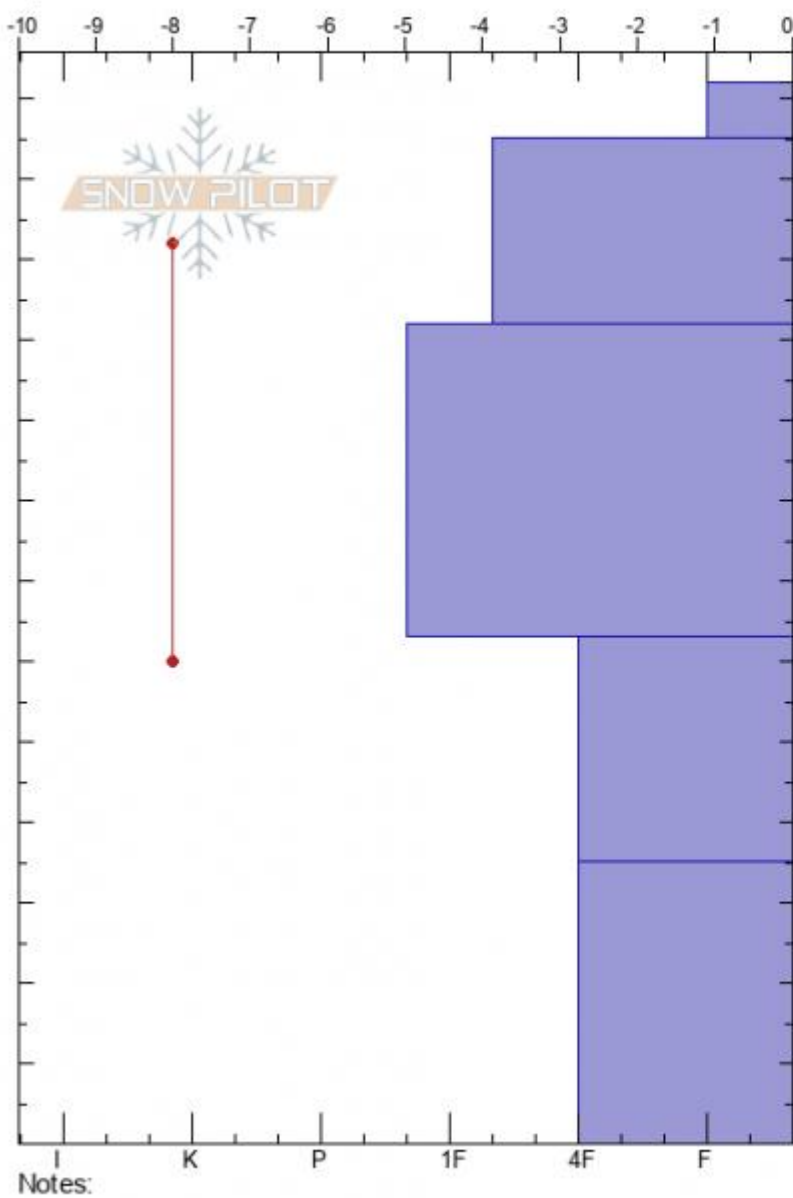

Sunlight Basin  
 Madison Range-S  
 MT  
 Elevation: 9500 ft  
 Aspect: 110°  
 Specifics:

Ian Hoyer  
 03/13/2021 - 11:00pm  
 Co-ord: 44.97522N, -111.31391W  
 Slope Angle: 16°  
 Wind Loading: previous

Stability: good  
 Air Temperature:  
 Sky Cover: CLR  
 Precipitation: NO  
 Wind: N Light Breeze

HS: 132 Layer Notes:  
 35-0cm: Problematic layer

Form	Crystal Size	Moisture	$\rho$ kg/m <sup>3</sup>	Stability tests & Layer c
/		D		
•		D		
•		D		
□	1-2	D		
^	2-4	D		