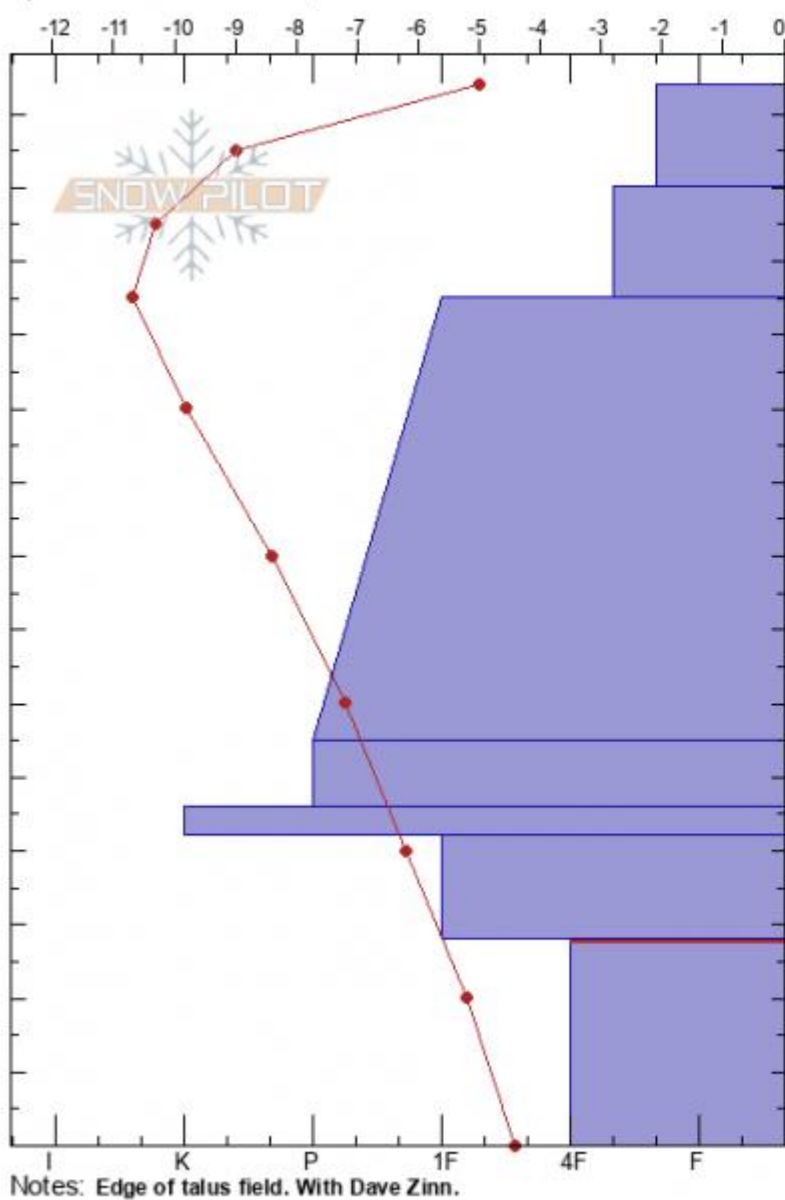

Frazier Basin
Bridger Range
MT
 Elevation: **8288 ft**
 Aspect: **N**
 Specifics: **Ski tracks on slope**

Zach Keskinen
03/14/2021 - 11:30am
 Co-ord: **45.92263N, -110.97569W**
 Slope Angle: **27°**
 Wind Loading: **no**

Stability: **good**
 Air Temperature: **1°C**
 Sky Cover: **FEW**
 Precipitation: **NO**
 Wind: **E Light Breeze**

HS: **144** Layer Notes:
 PF: **30** 28-0cm: **Problematic layer**

Form	Crystal Size	Moisture	ρ kg/m ³	Stability tests & Layer
+		D		
/ (X)				
•	0.5-1			← ECTN13 @115cm
B	1			
■				
□	1-3			
^ (A)	3-6 (10)			← ECTP25 @28cm