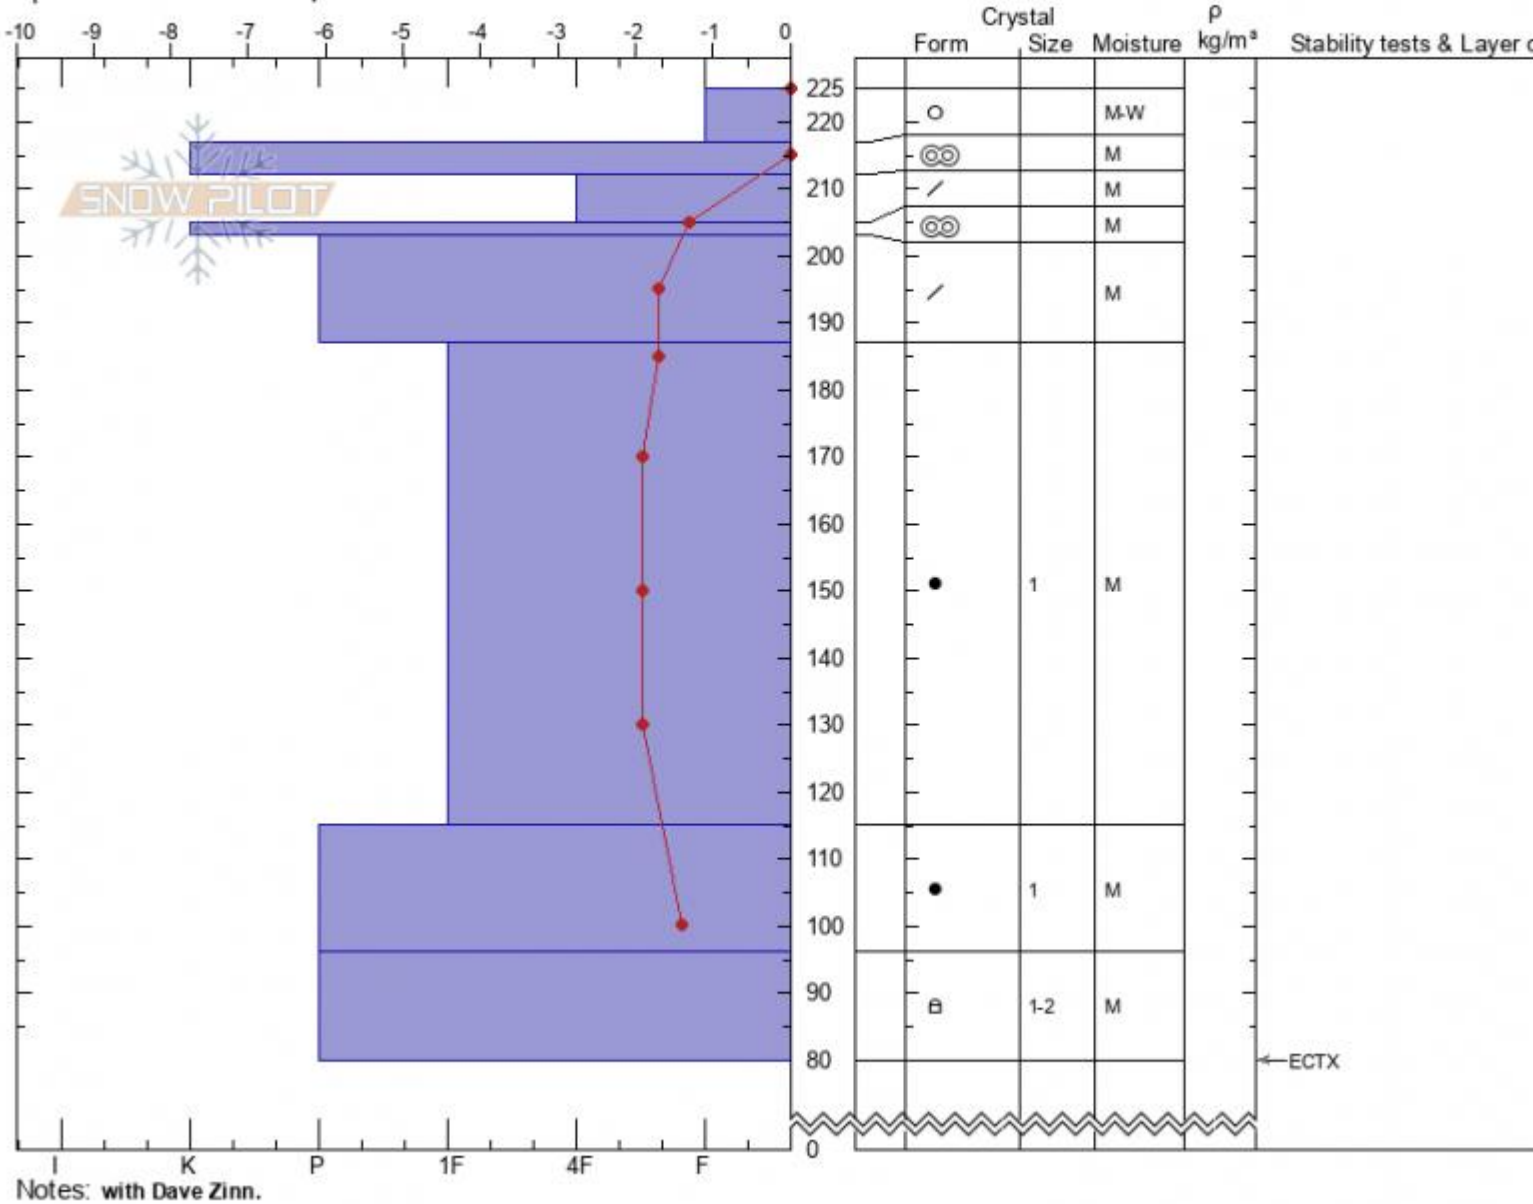

Fairy Lake  
 Bridger Range  
 MT  
 Elevation: 8669 ft  
 Aspect: S  
 Specifics: Ski tracks on slope

Zach Keskinen  
 03/14/2021 - 12:32pm  
 Co-ord: 45.91952N, -110.97719W  
 Slope Angle: 25°  
 Wind Loading: no

Stability: very\_good  
 Air Temperature: 2°C  
 Sky Cover: SCT  
 Precipitation: NO  
 Wind: Calm

HS: 225 Layer Notes:  
 PF: 15 225-217cm: Problematic layer

Advisory Region  
 Bridger Range  
 Longitude  
 -110.96W  
 Latitude  
 45.90N  
 Bridger Range, 2021-03-14