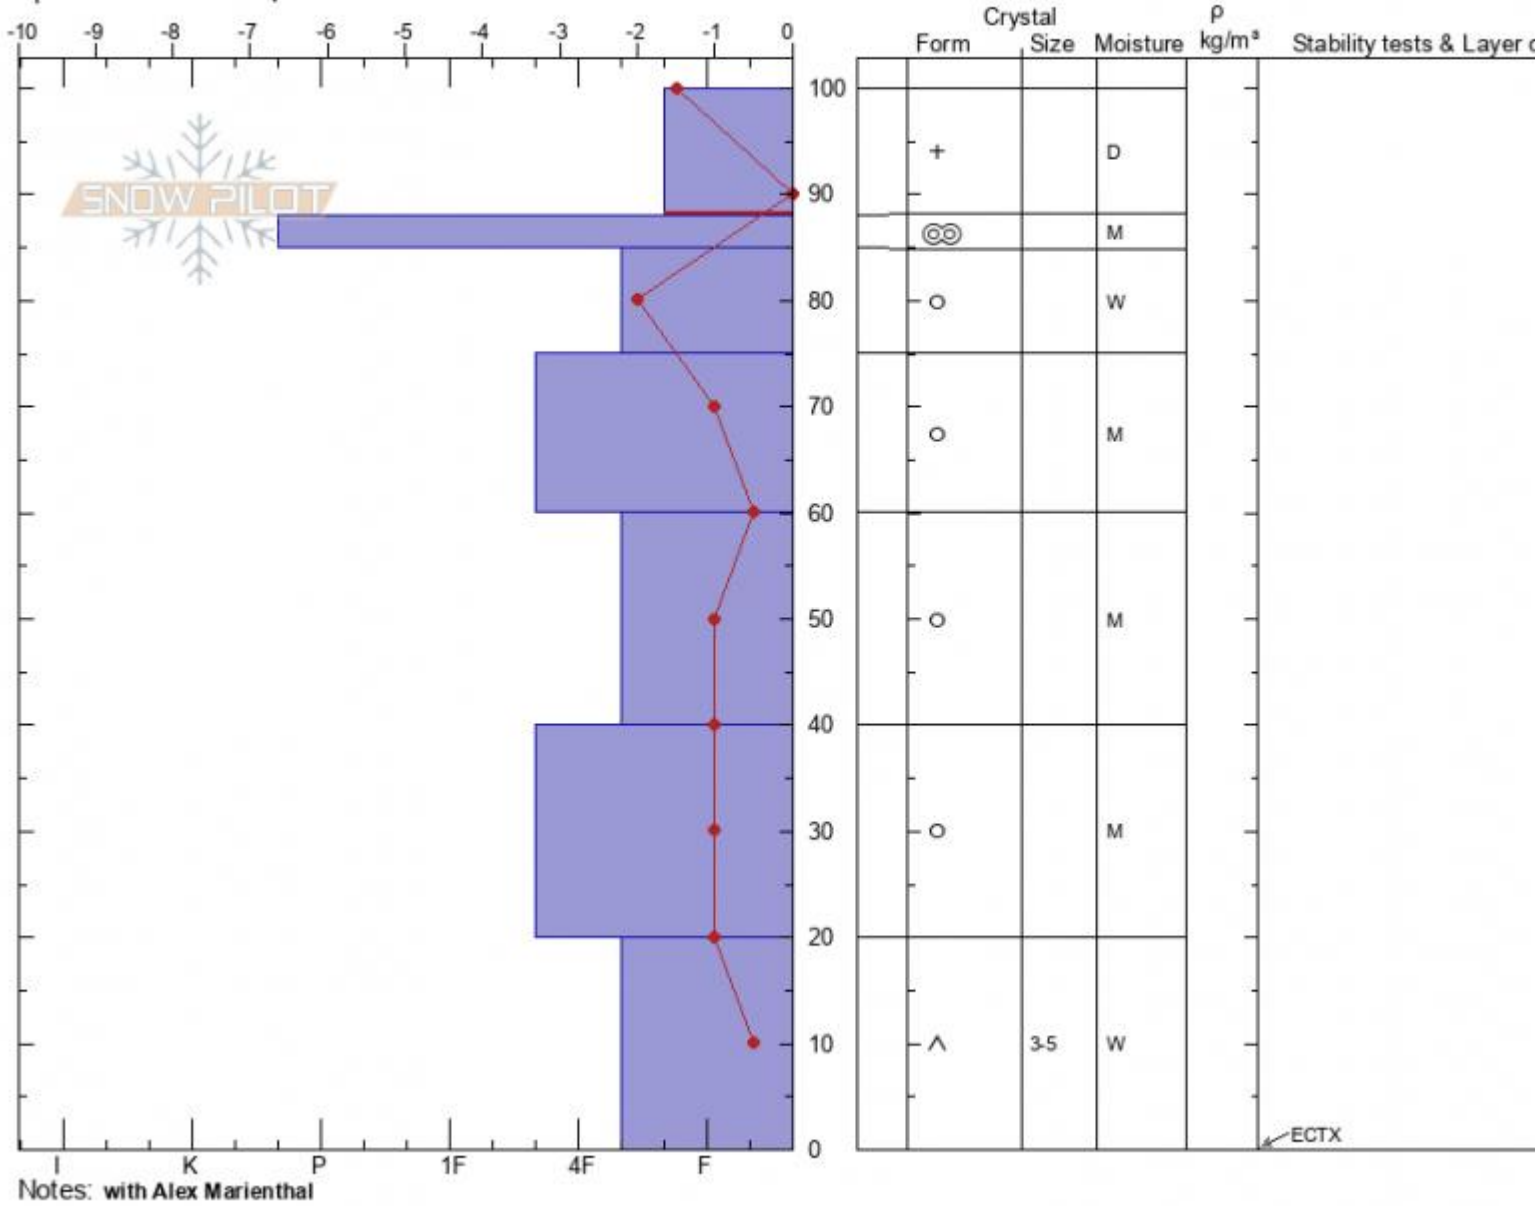

Truman/Jones Ridge
 Bridger Range
 MT
 Elevation: 8279 ft
 Aspect: SW
 Specifics: We skied slope

Zach Keskinen
 03/20/2021 - 10:47 am
 Co-ord: 45.82364N, -110.93381W
 Slope Angle: 23°
 Wind Loading: no

Stability: good
 Air Temperature: -3°C
 Sky Cover: OVC
 Precipitation: S1
 Wind: Calm

HS: 100 Layer Notes:
 PF: 17 100-88cm: Problematic layer

Advisory Region
 Bridger Range
 Longitude
 -110.93W
 Latitude
 45.81N
 Bridger Range, 2021-03-20