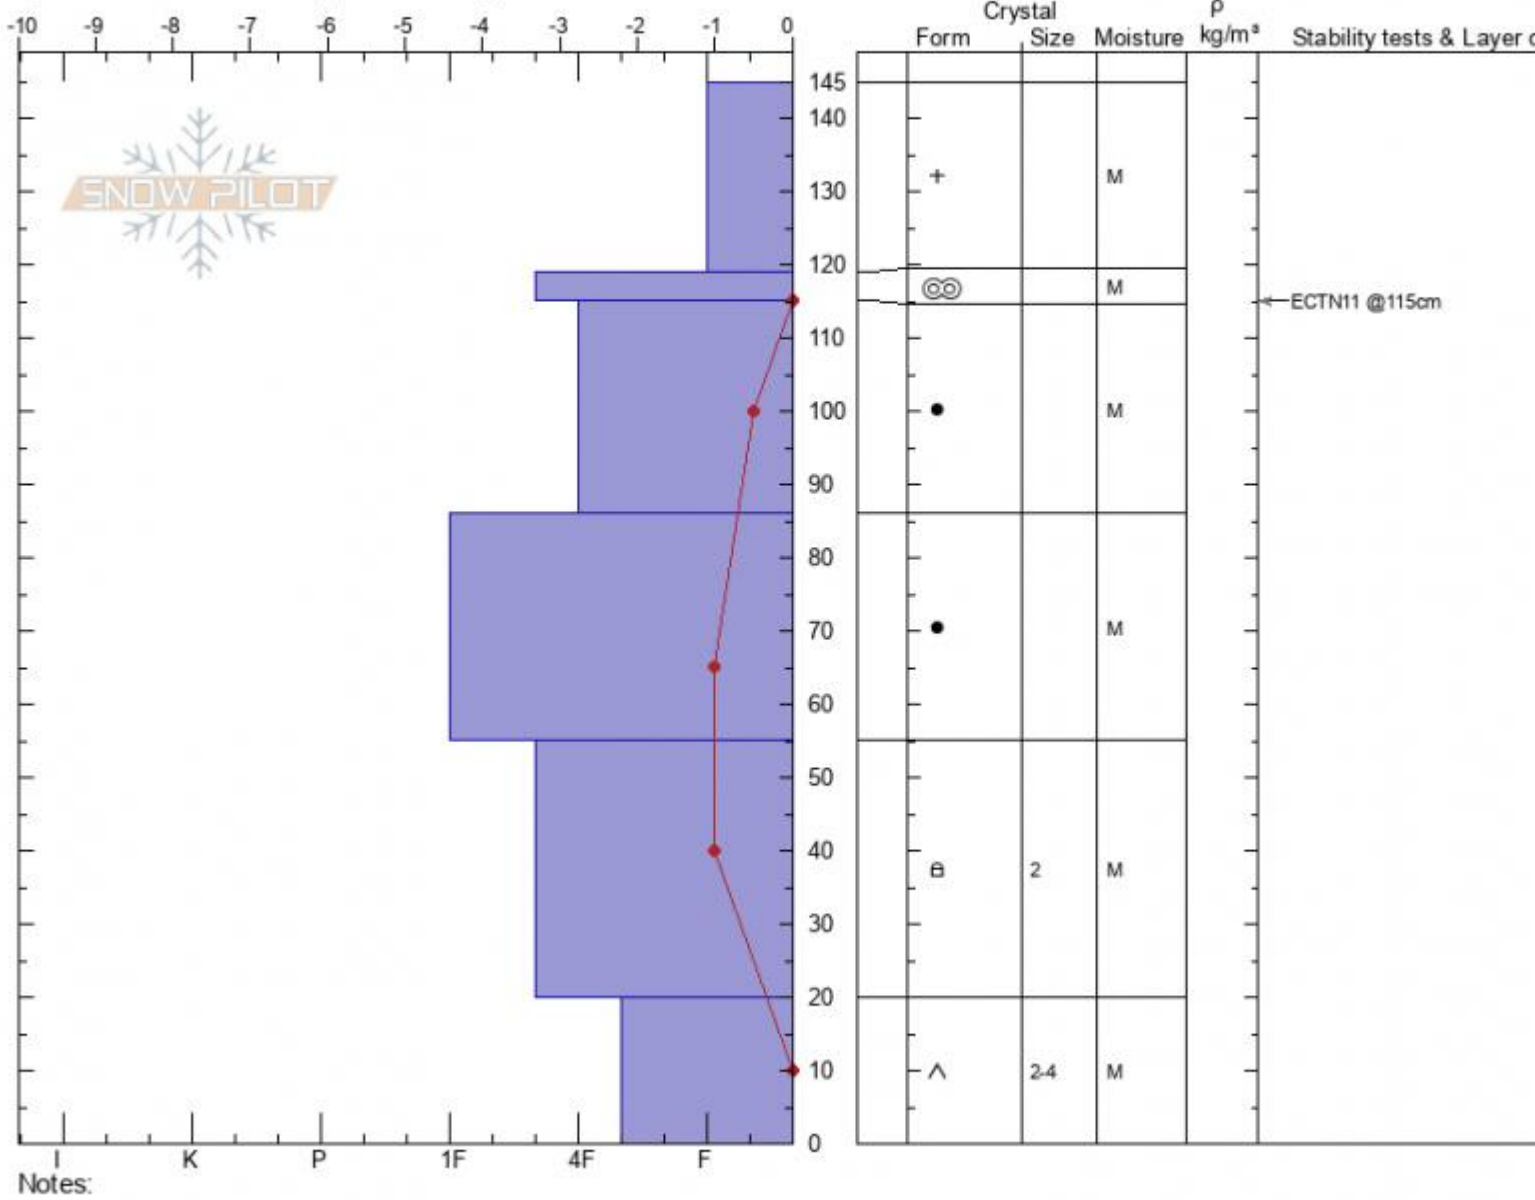

Bacon Rind
Madison Range-S
MT
 Elevation: **8800 ft**
 Aspect: **85°**
 Specifics: **Ski tracks on slope; We skied slope**

Ian Hoyer
03/20/2021 - 12:00pm
 Co-ord: **44.96000N, -111.09923W**
 Slope Angle: **27°**
 Wind Loading: **no**

Stability: **fair**
 Air Temperature: **2°C**
 Sky Cover: **OVC**
 Precipitation: **S-1**
 Wind: **Calm**

HS: **145** Layer Notes:
 20-0cm: **Problematic layer**

Advisory Region
 Southern Madison
 Longitude
 -111.10W
 Latitude
 44.96N
 Southern Madison, 2021-03-20