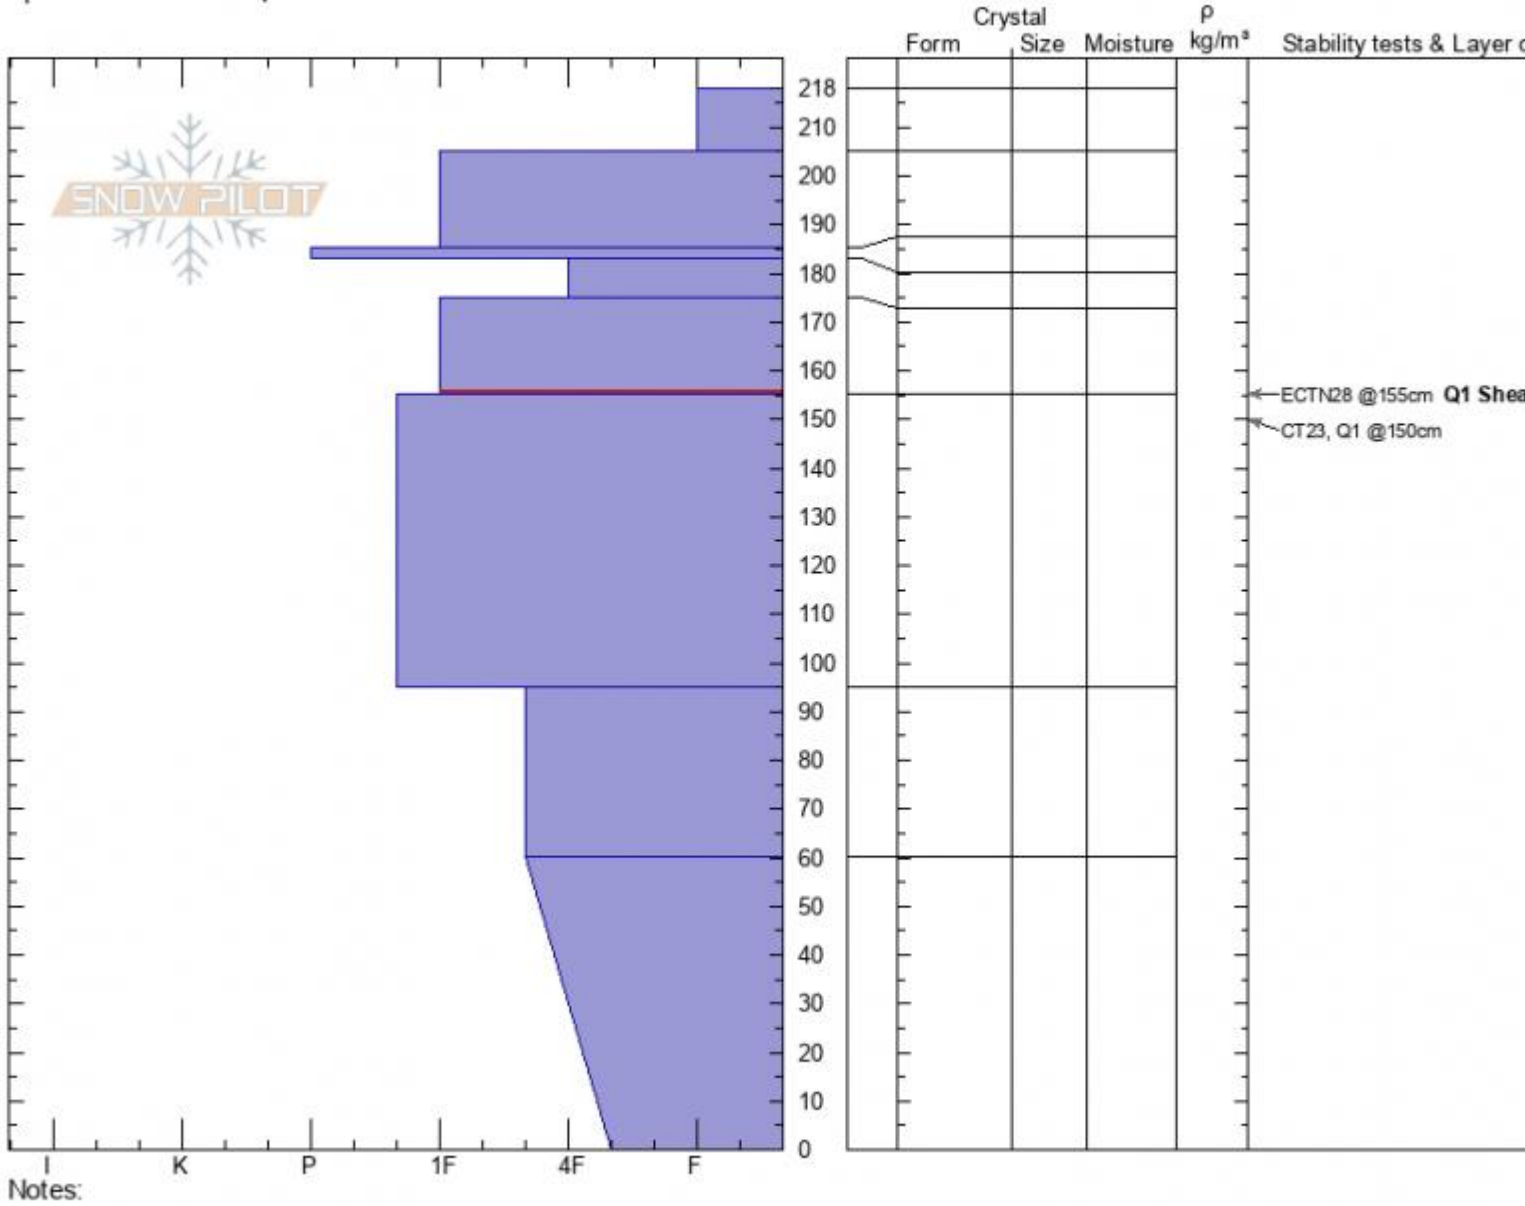

**Dudley Creek**  
**Madison Range-N**  
**MT**  
 Elevation: 2502 m  
 Aspect: NE  
 Specifics: We skied slope

**Erich Schreier**  
 03/27/2021 - 7:00pm  
 Co-ord: 45.28594N, -111.28725W  
 Slope Angle: 32°  
 Wind Loading: **previous**

Stability:  
 Air Temperature: 0°C  
 Sky Cover: **CLR**  
 Precipitation: **NO**  
 Wind: **S Calm**

HS: 218    Layer Notes:  
 175-155cm: Problematic layer

Advisory Region  
 Northern Madison  
 Longitude  
 -111.29W  
 Latitude  
 45.29N