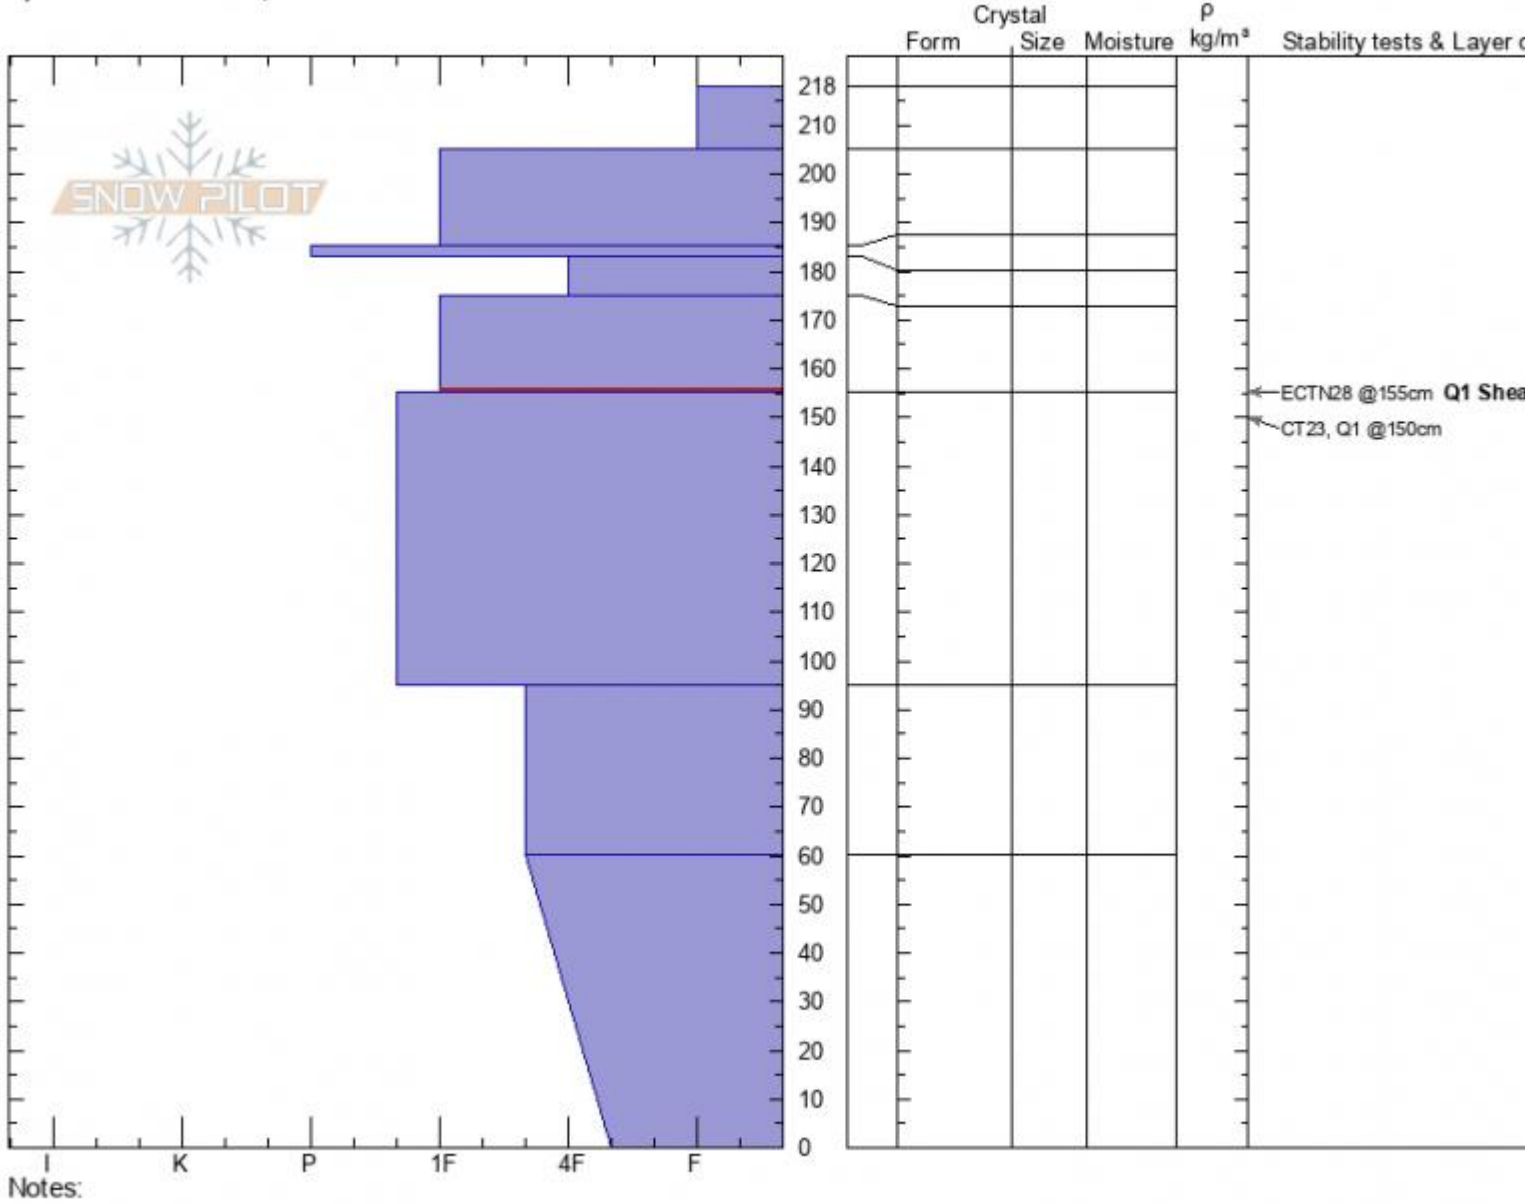

Dudley Creek
 Madison Range-N
 MT
 Elevation: 2502 m
 Aspect: NE
 Specifics: We skied slope

Erich Schreier
 03/27/2021 - 7:00pm
 Co-ord: 45.28594N, -111.28725W
 Slope Angle: 32°
 Wind Loading: previous

Stability:
 Air Temperature: 0°C
 Sky Cover: CLR
 Precipitation: NO
 Wind: S Calm

HS: 218 Layer Notes:
 175-155cm: Problematic layer

Advisory Region
 Northern Madison
 Longitude
 -111.29W
 Latitude
 45.29N