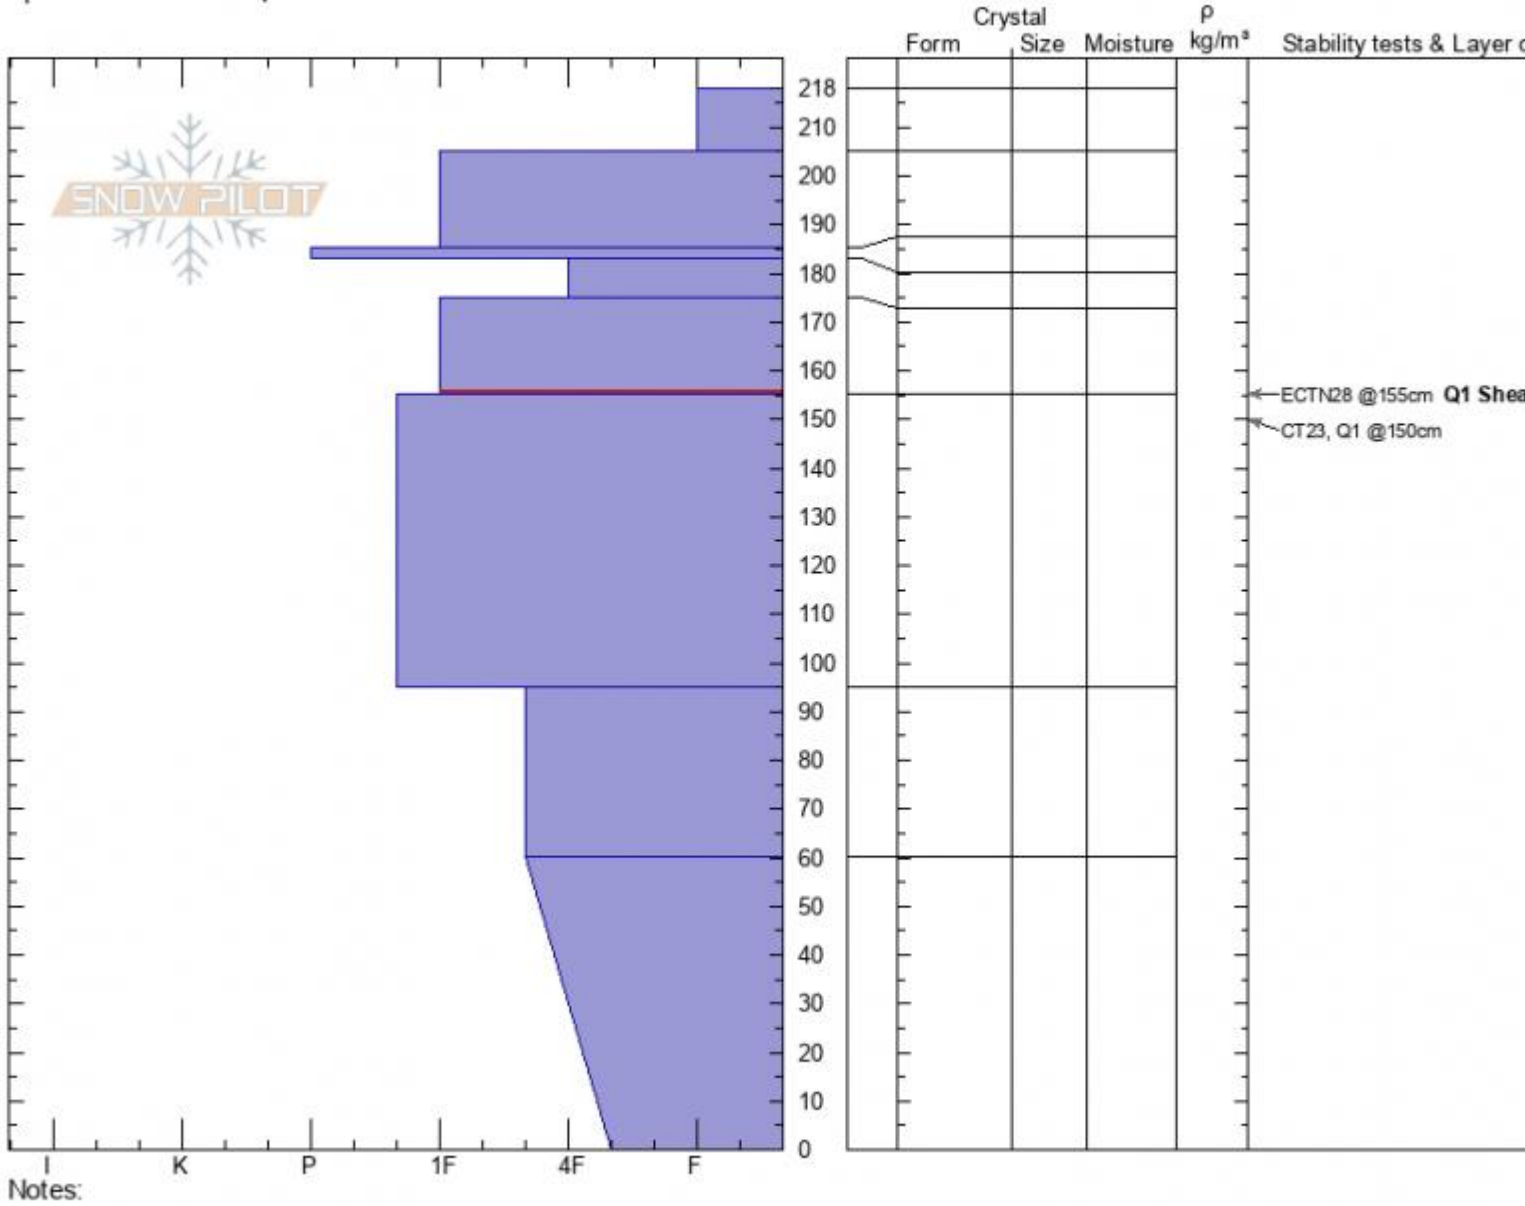

Dudley Creek
 Madison Range-N
 MT
 Elevation: 2502 m
 Aspect: NE
 Specifics: We skied slope

Erich Schreier
 03/27/2021 - 7:00pm
 Co-ord: 45.28594N, -111.28725W
 Slope Angle: 32°
 Wind Loading: previous

Stability:
 Air Temperature: 0°C
 Sky Cover: CLR
 Precipitation: NO
 Wind: S Calm

HS: 218 Layer Notes:
 175-155cm: Problematic layer

Advisory Region
 Northern Madison
 Longitude
 -111.29W
 Latitude
 45.29N