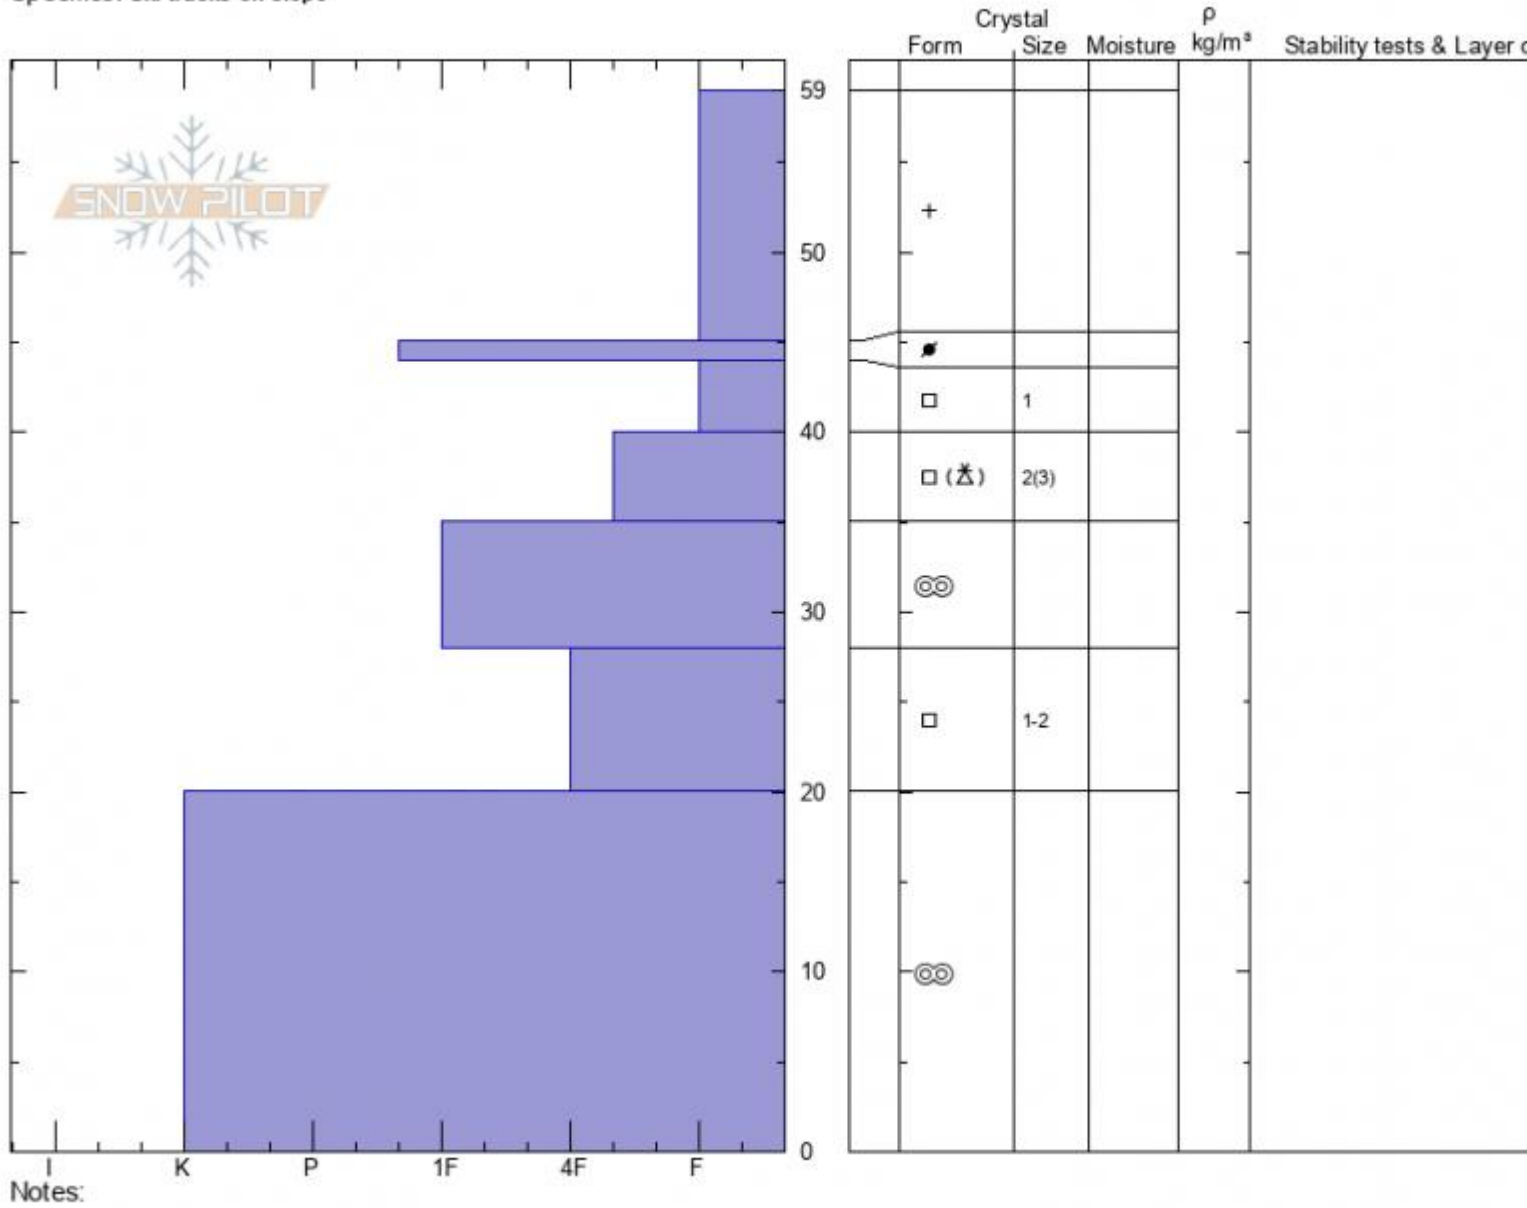

BridgerB, Family Bowl
Bridger Range
MT
 Elevation: **7658 ft**
 Aspect: **40°**
 Specifics: **Ski tracks on slope**

Alex Marienthal
11/24/2021 - 4:15pm
 Co-ord: **45.80705N, -110.92415W**
 Slope Angle: **30°**
 Wind Loading: **previous**

Stability: **Fair**
 Air Temperature:
 Sky Cover: **BKN**
 Precipitation: **NO**
 Wind: **SW Light Breeze**

HS: **59** Layer Notes:

Advisory Region
 Bridger Range
 Longitude
 -110.92W
 Latitude
 45.82N
 Bridger Range, 2021-11-24