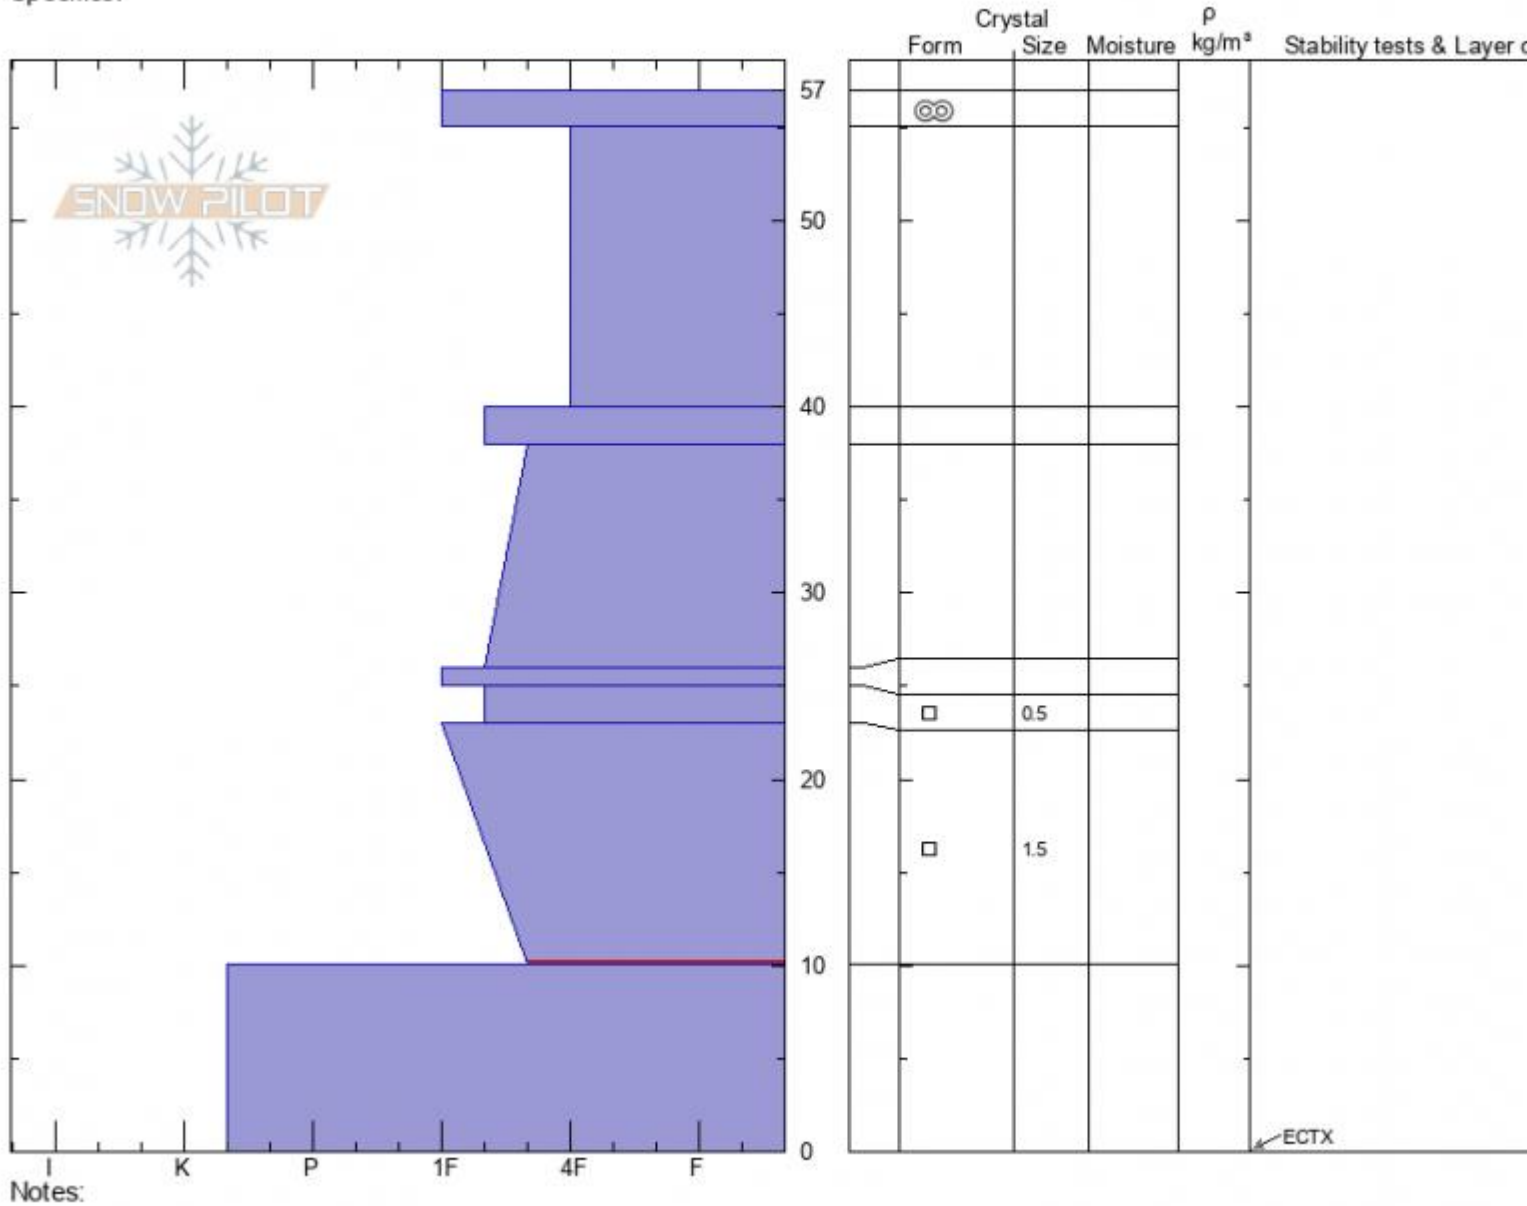

Mt Republic, NE 9300'
Absaroka Range
MT
 Elevation: **9305 ft**
 Aspect: **73°**
 Specifics:

Beau Fredlund
12/03/2021 - 11:00am
 Co-ord: **45.00477N, -109.94405E**
 Slope Angle: **22°**
 Wind Loading:

Stability:
 Air Temperature:
 Sky Cover: **BKN**
 Precipitation:
 Wind:

HS:57 Layer Notes:
 23-10cm: **Problematic layer**

Advisory Region
 Cooke City
 Longitude
 -109.96W
 Latitude
 45.00N
 Cooke City, 2021-12-03