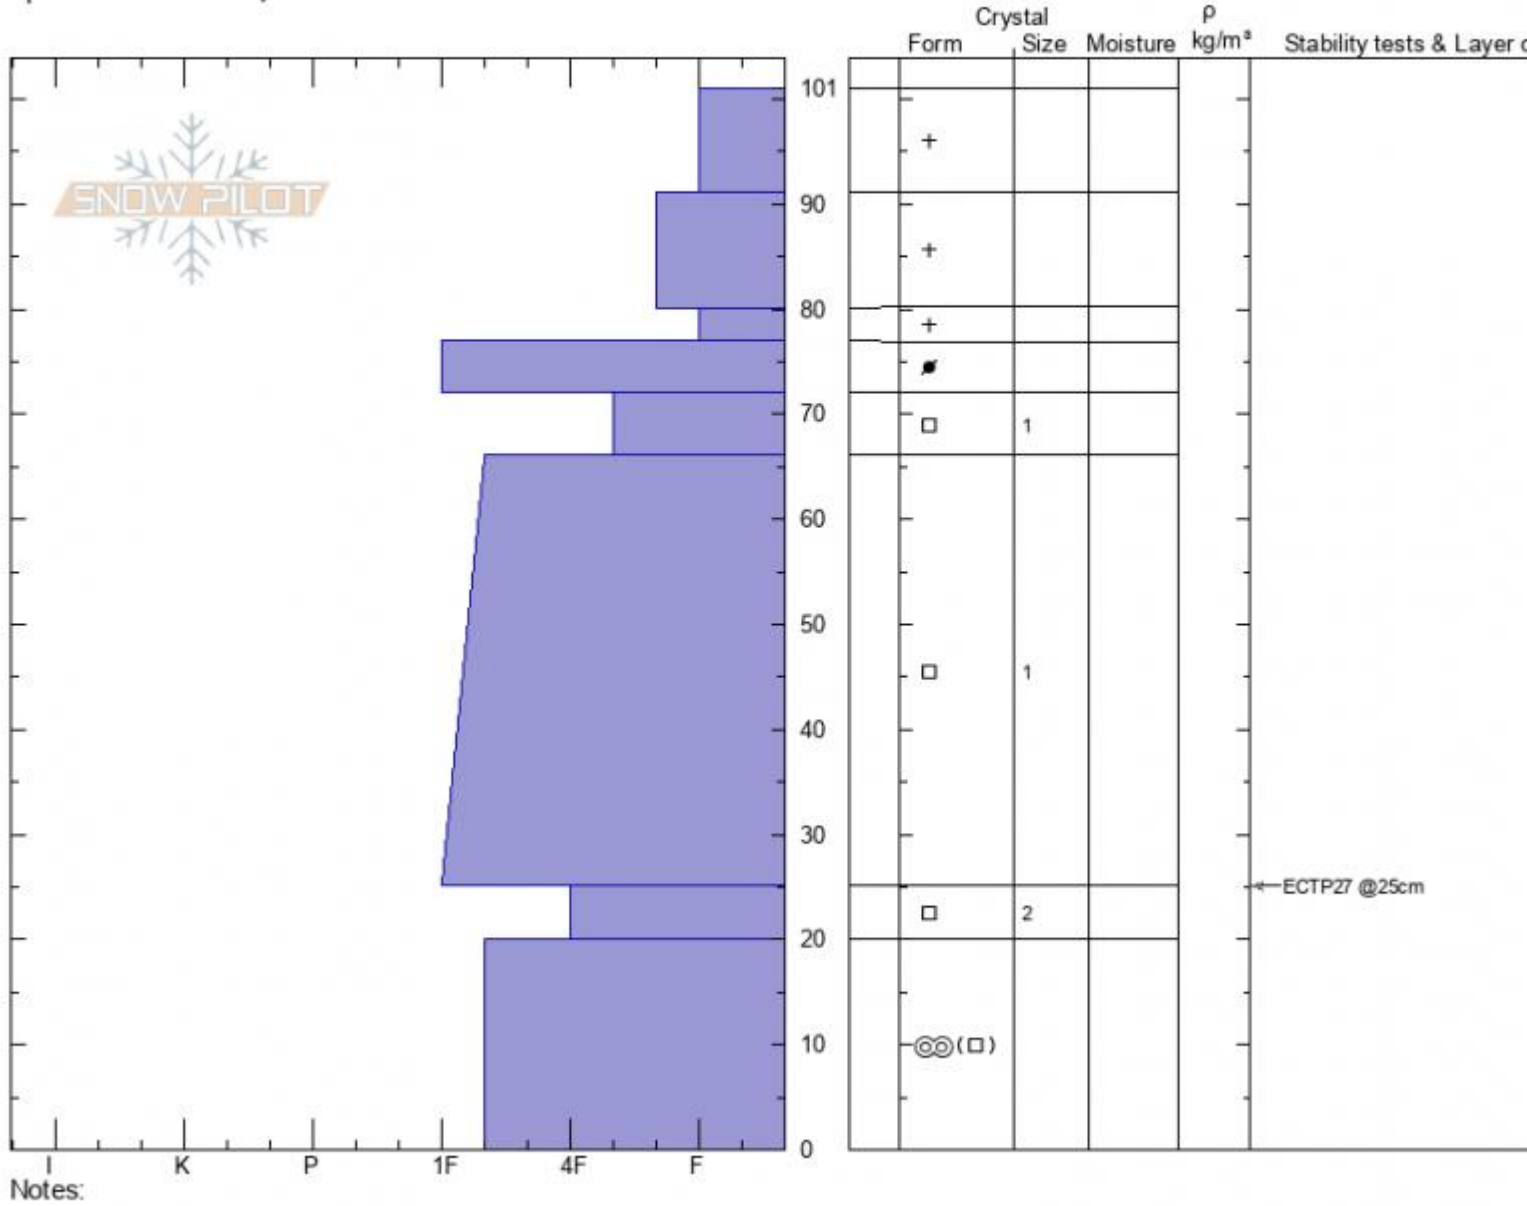

Wade's/Rob's Knob
Cooke City
MT
 Elevation: **9670 ft**
 Aspect: **50°**
 Specifics: **We skied slope**

Alex Marienthal
12/07/2021 - 1:40pm
 Co-ord: **45.06504N, -109.95187W**
 Slope Angle: **27°**
 Wind Loading:

Stability: **Fair**
 Air Temperature:
 Sky Cover: **OVC**
 Precipitation: **S-1**
 Wind: **Light Breeze**

HS:101 Layer Notes:
 25-20cm: **Problematic layer**

Advisory Region
 Cooke City
 Longitude
 -109.95W
 Latitude
 45.07N
 Cooke City, 2021-12-07