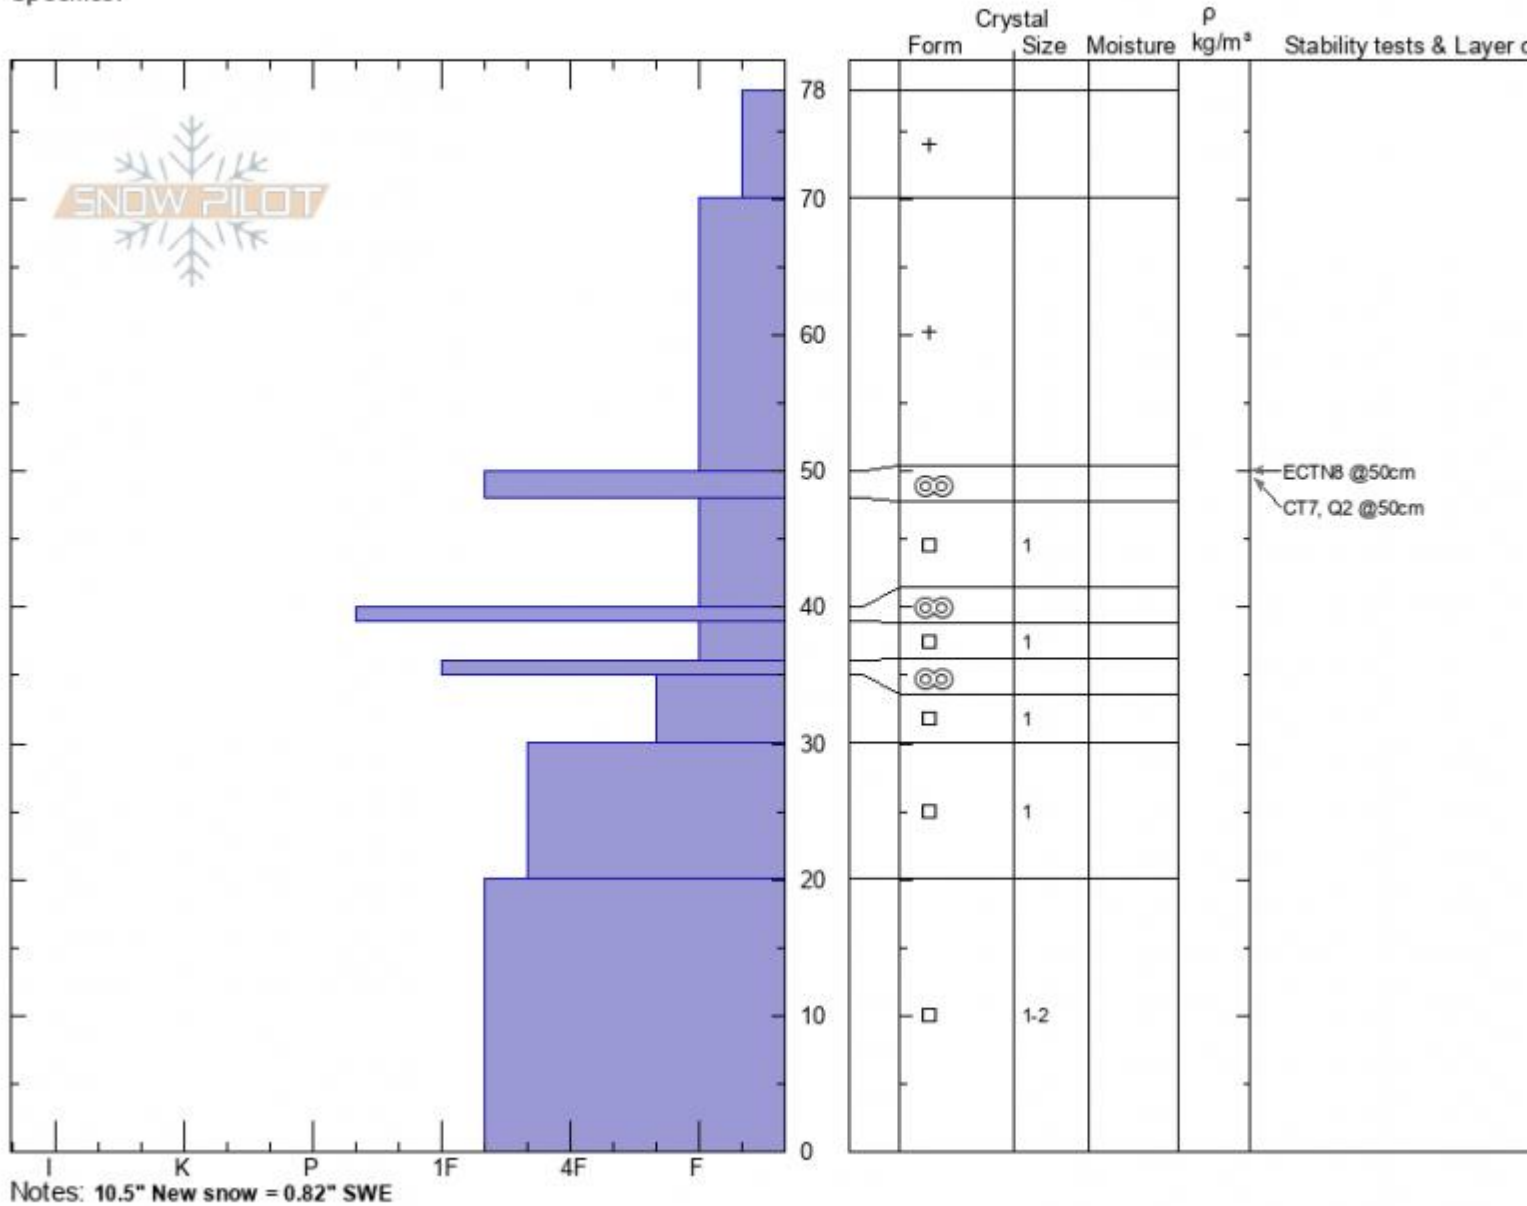

**Rasta Chutes**  
**Cooke City**  
**MT**  
 Elevation: **9805 ft**  
 Aspect: **195°**  
 Specifics:

**Alex Marienthal**  
**12/07/2021 - 3:00pm**  
 Co-ord: **45.07046N, -109.94547W**  
 Slope Angle: **34°**  
 Wind Loading:

Stability: **Fair**  
 Air Temperature:  
 Sky Cover: **OVC**  
 Precipitation: **S-1**  
 Wind: **Light Breeze**

HS:78 Layer Notes:

Advisory Region  
 Cooke City  
 Longitude  
 -109.95W  
 Latitude  
 45.07N  
 Cooke City, 2021-12-07