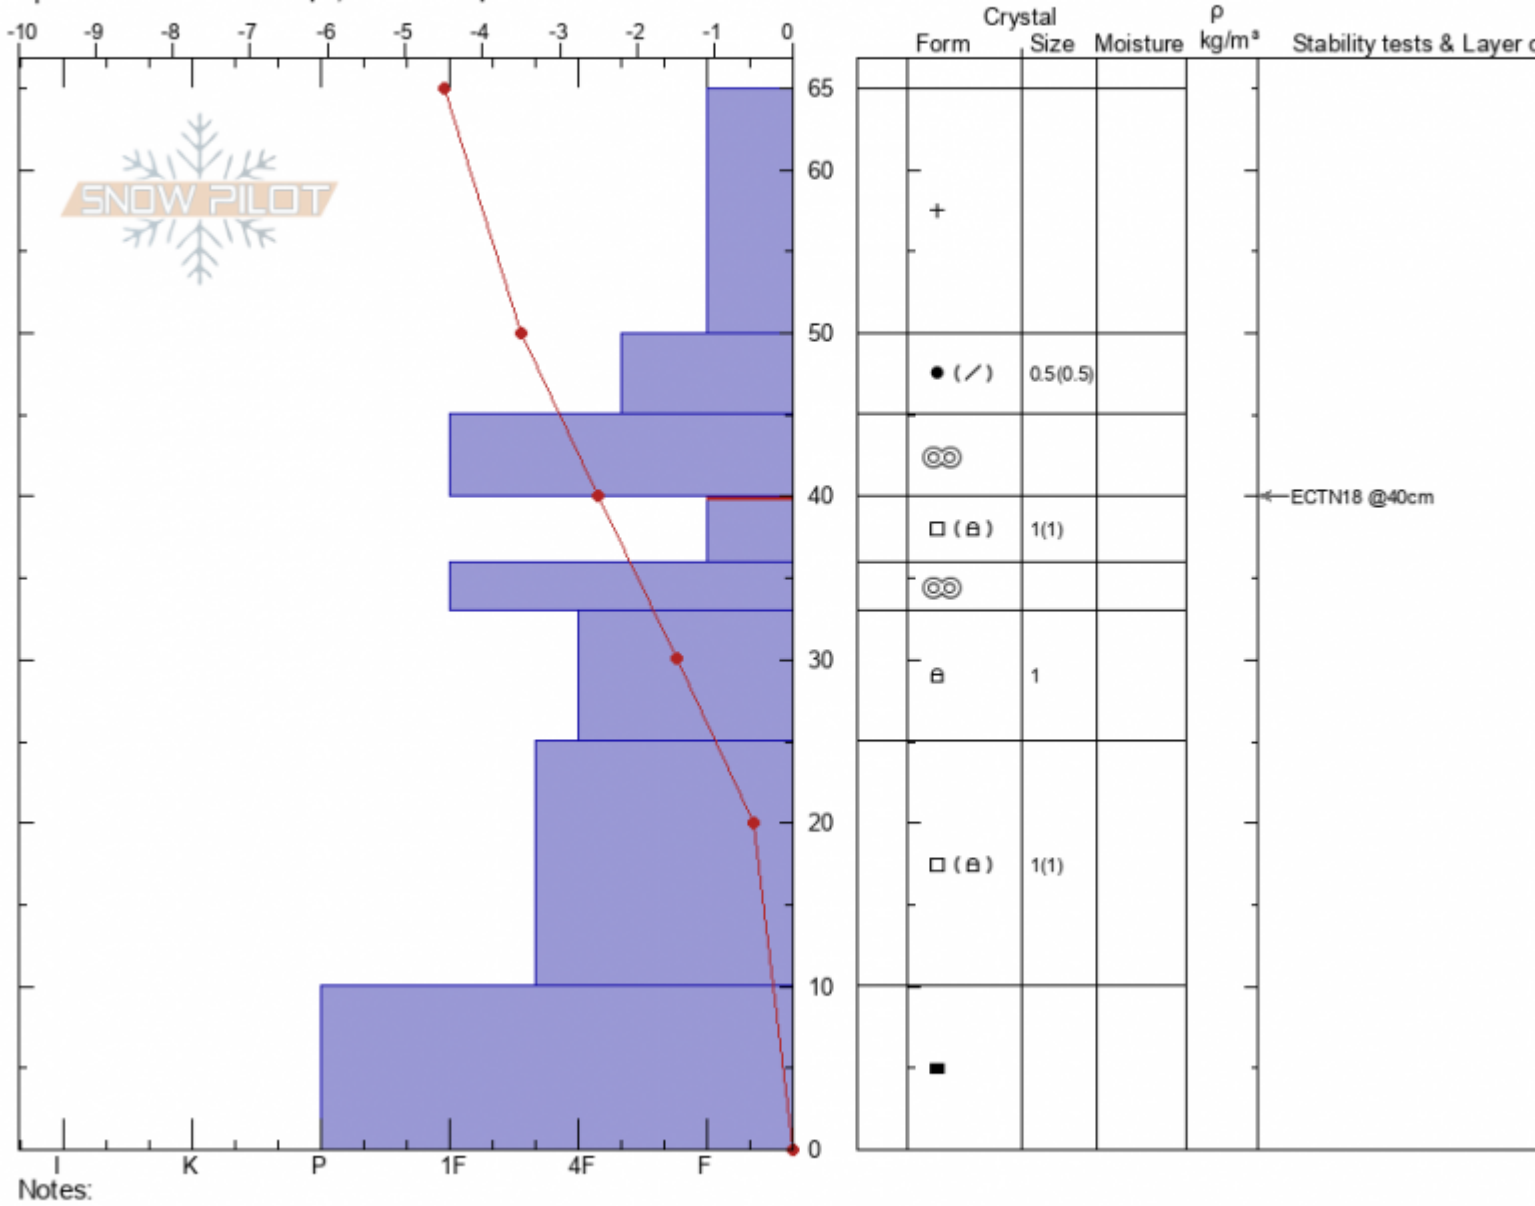

Upper Bradley Mdw
 Bridger Range
 MT
 Elevation: 7904 ft
 Aspect: 90°
 Specifics: Ski tracks on slope; We skied slope

Doug Chabot-Admin
 12/08/2021 - 10:30am
 Co-ord: 45.83052N, -110.93262W
 Slope Angle: 30°
 Wind Loading: no

Stability: **Good**
 Air Temperature: **-2.3°C**
 Sky Cover: **BKN**
 Precipitation: **NO**
 Wind: **Calm**

HS:65
 Layer Notes:
 40-36cm:Problematic layer

Notes:
 Advisory Region
 Bridger Range
 Longitude
 -110.93W
 Latitude
 45.83N
 Bridger Range, 2021-12-08