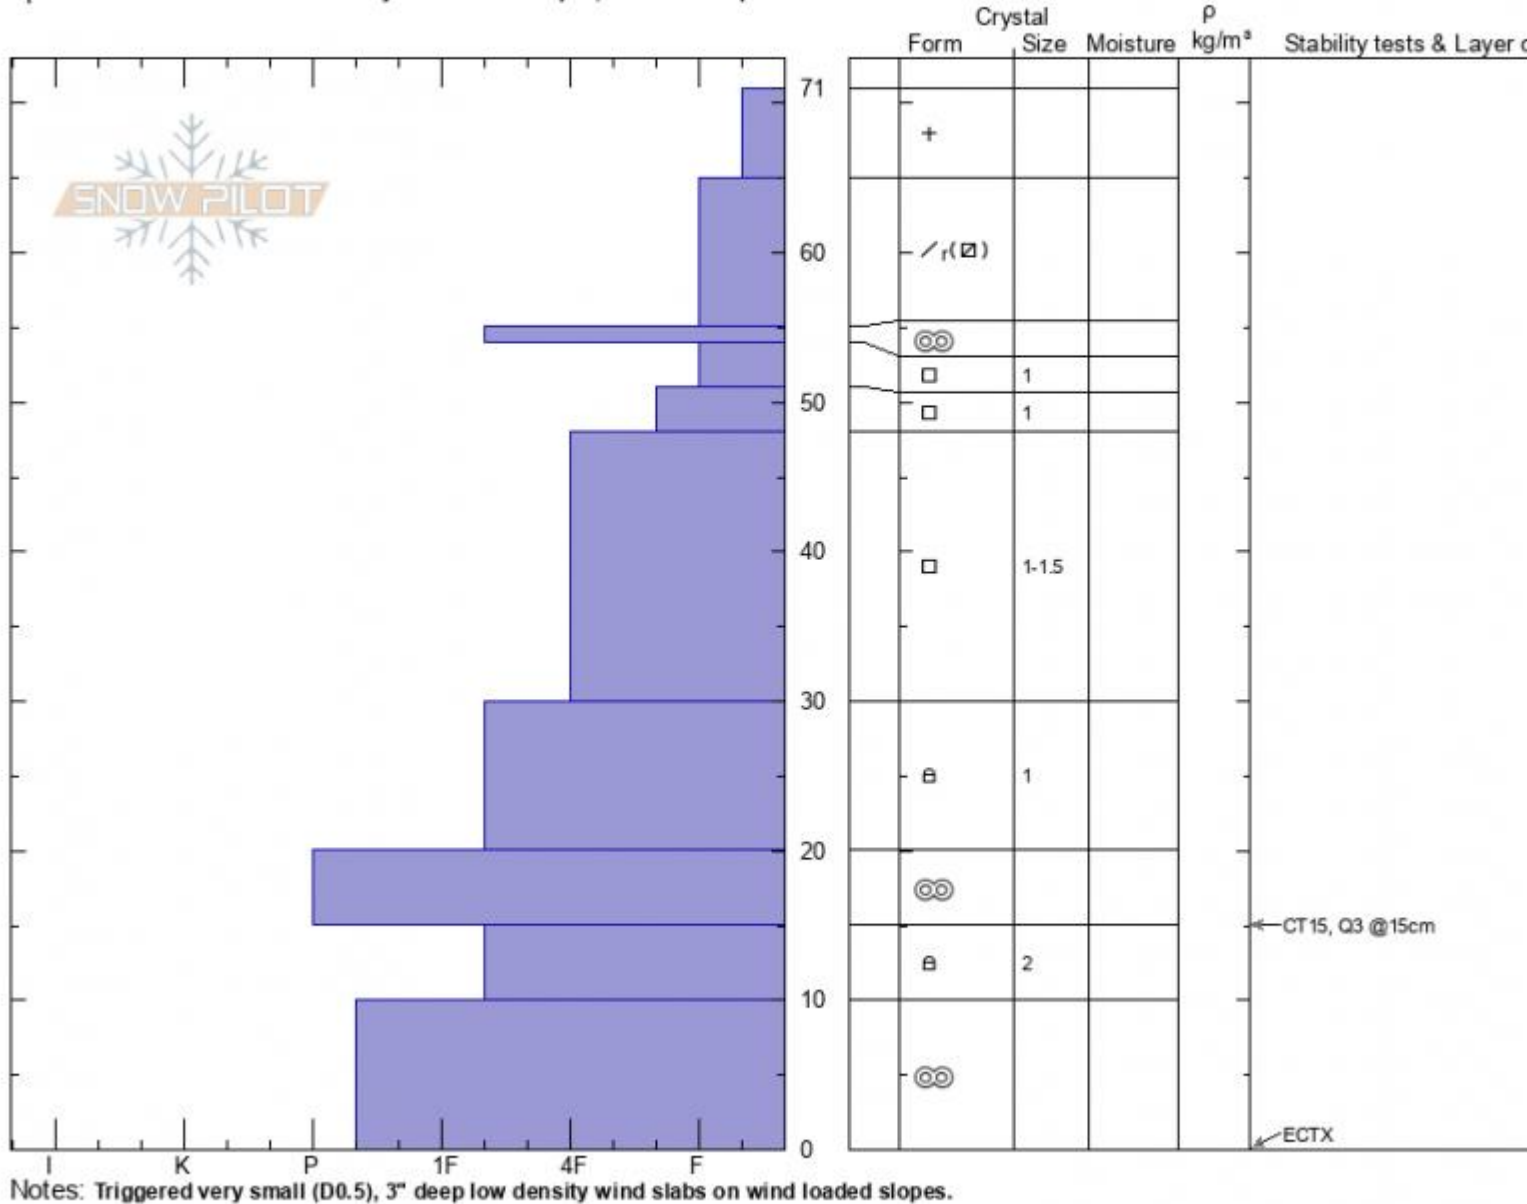

Top of Ramp
Bridger Range
MT
 Elevation: **8492 ft**
 Aspect: **65°**
 Specifics: Recent avalanche activity on different slopes; We skied slope

Alex Marienthal
12/10/2021 - 3:50pm
 Co-ord: **45.82795N, -110.93249W**
 Slope Angle: **30°**
 Wind Loading: **no**

Stability: **Fair**
 Air Temperature: **-13°C**
 Sky Cover: **FEW**
 Precipitation: **NO**
 Wind: **S Moderate**

HS: **71** Layer Notes:
 54-51cm: **Problematic layer**

Advisory Region
 Bridger Range
 Longitude
 -110.93W
 Latitude
 45.83N
 Bridger Range, 2021-12-10