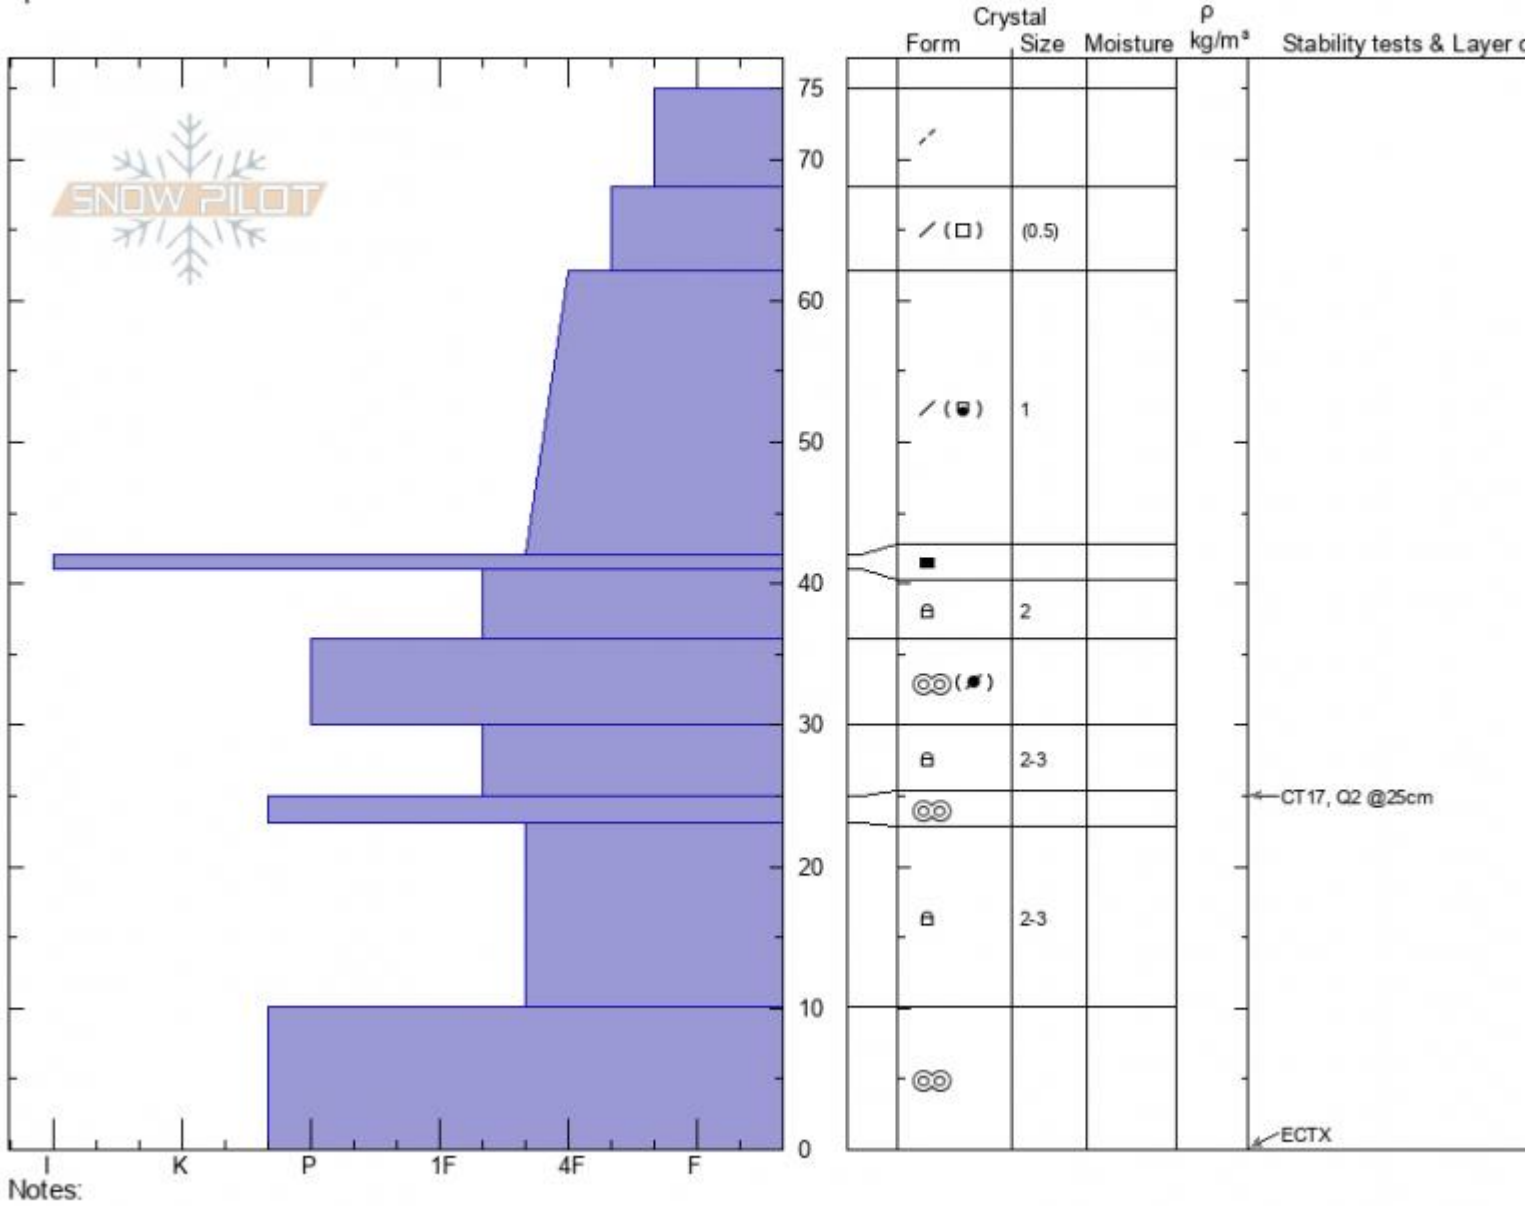

Blackmore NE Shoulder  
 Gallatin Range-N  
 MT  
 Elevation: 9548 ft  
 Aspect: 130°  
 Specifics:

Alex Marienthal  
 12/11/2021 - 12:50pm  
 Co-ord: 45.44704N, -110.99967W  
 Slope Angle: 25°  
 Wind Loading:

Stability:  
 Air Temperature:  
 Sky Cover: BKN  
 Precipitation: NO  
 Wind: SW Strong

HS:75  
 Layer Notes:  
 41-36cm: Problematic layer

Advisory Region  
 Northern Gallatin  
 Longitude  
 -111.00W  
 Latitude  
 45.44N  
 Northern Gallatin, 2021-12-11