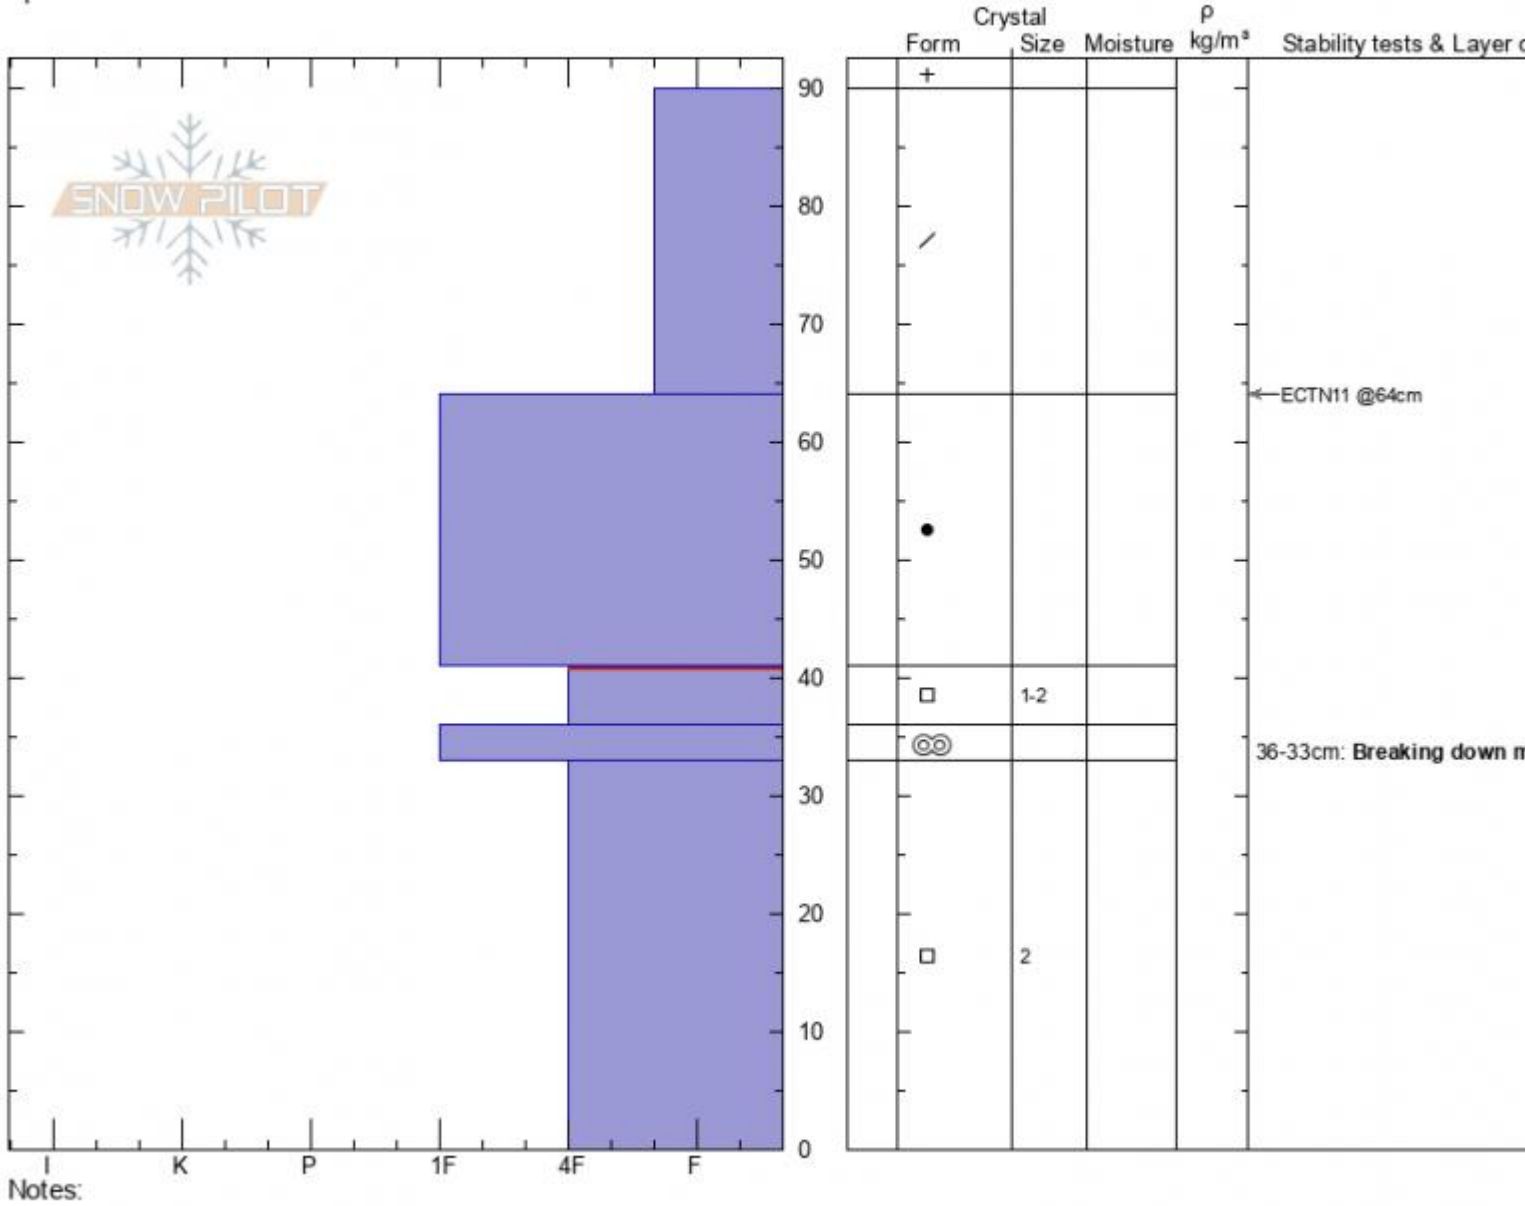

**Lower Rasta Profile**  
**Cooke City**  
**MT**  
 Elevation: **9735 ft**  
 Aspect: **185°**  
 Specifics:

**Dave Zinn**  
**12/19/2021 - 2:30pm**  
 Co-ord: **45.07014N, -109.94447W**  
 Slope Angle: **25°**  
 Wind Loading: **no**

Stability: **Very Good**  
 Air Temperature:  
 Sky Cover: **OVC**  
 Precipitation: **S1**  
 Wind: **SW Moderate**

HS:90

Layer Notes:  
 41-36cm: **Problematic layer**  
 36-33cm: **Breaking down melt-f**

Advisory Region  
 Cooke City  
 Longitude  
 -109.95W  
 Latitude  
 45.07N  
 Cooke City, 2021-12-21