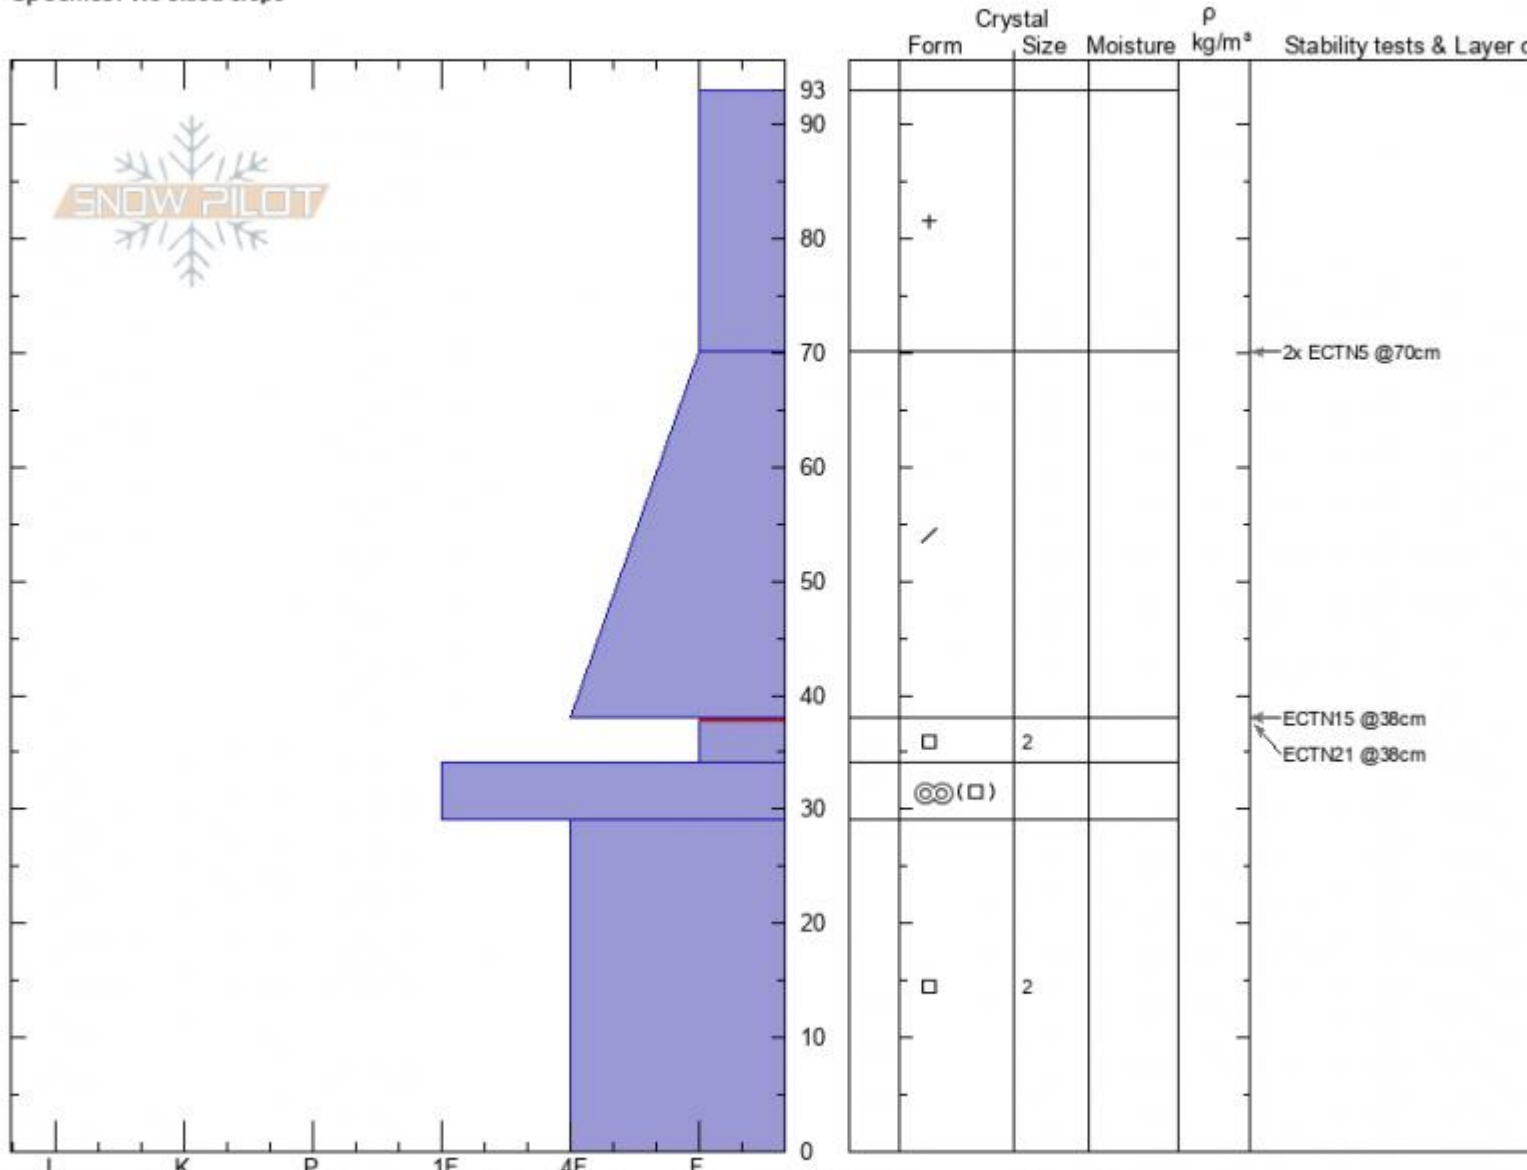

Rasta Chutes Profile
Cooke City
MT
 Elevation: **9952 ft**
 Aspect: **200°**
 Specifics: **We skied slope**

Dave Zinn
12/20/2021 - 11:30am
 Co-ord: **45.07123N, -109.94517W**
 Slope Angle: **33°**
 Wind Loading: **no**

Stability: **Good**
 Air Temperature:
 Sky Cover: **OVC**
 Precipitation: **S2**
 Wind: **SW Moderate**

HS: **93** Layer Notes:
 PF: **90** 38-34cm: **Problematic layer**

Notes: Cracking was reported from nearby wind-loaded slopes. This specifically tested a non-wind-loaded slope.