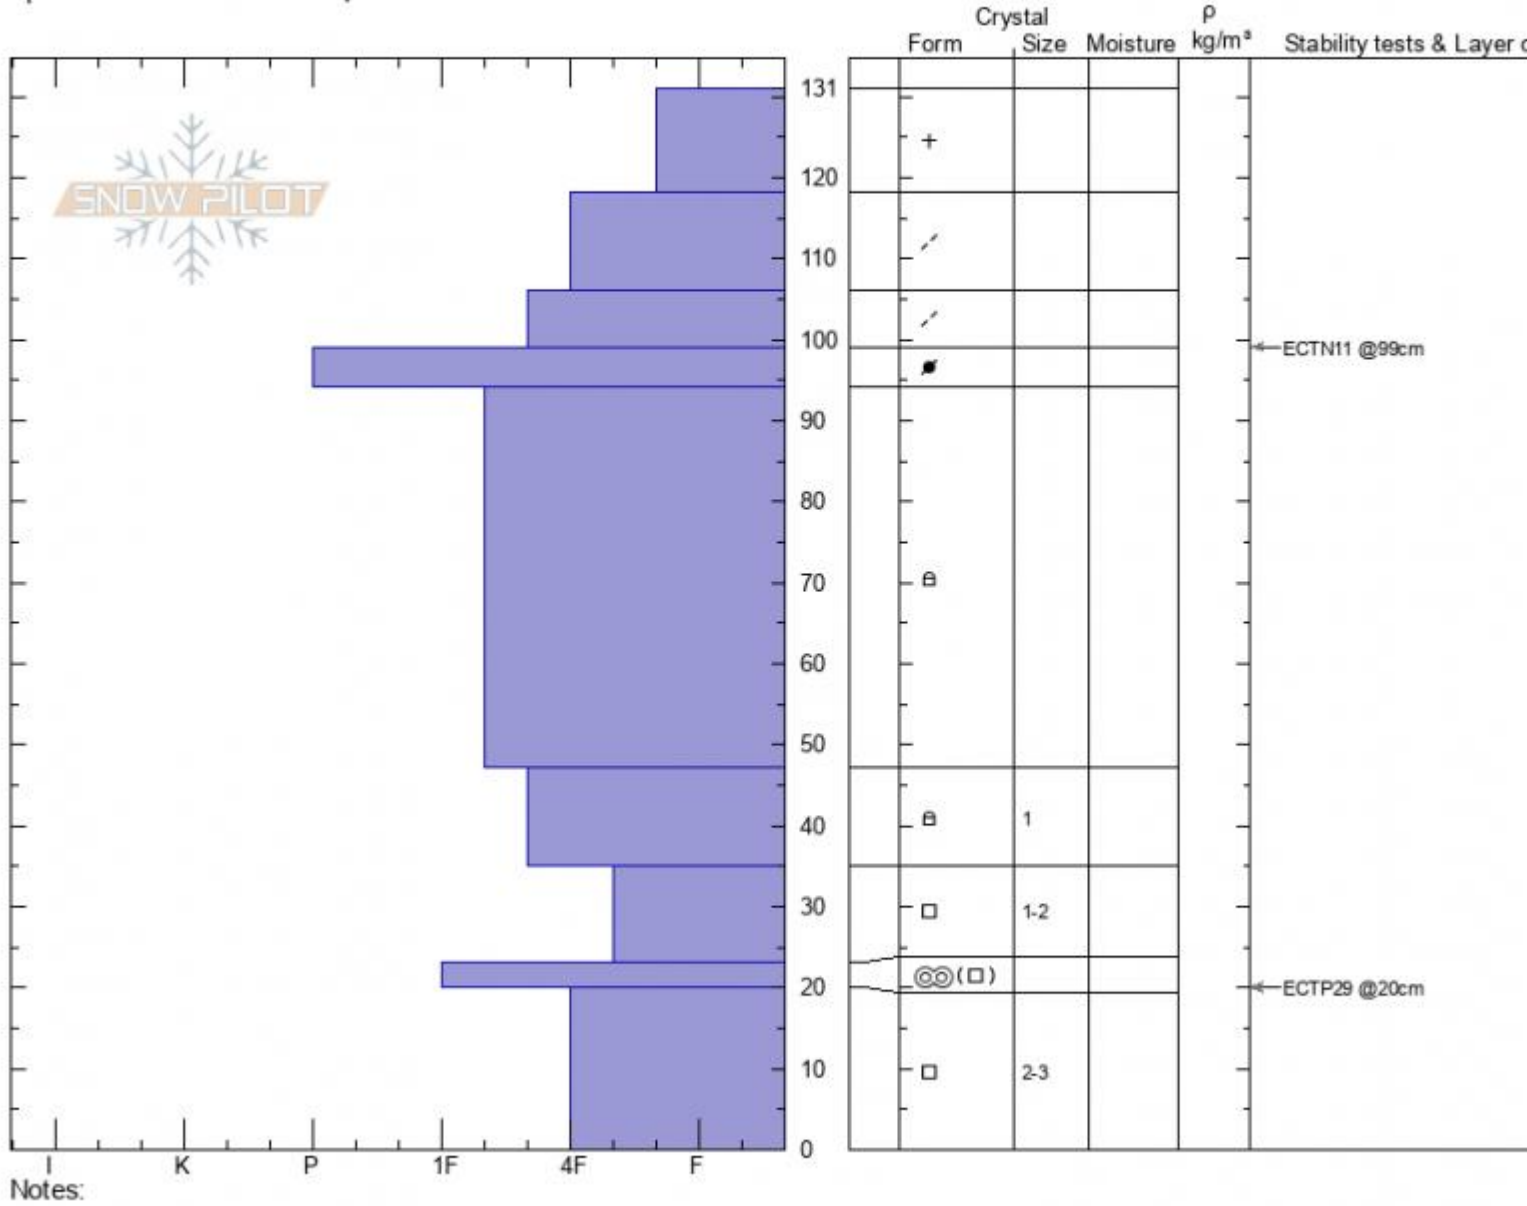

2nd yellow mule
 Madison Range-N
 MT
 Elevation: 9365 ft
 Aspect: 30°
 Specifics: We snowmobiled slope

Hannah Marshall
 12/21/2021 - 10:12am
 Co-ord:
 Slope Angle: 22°
 Wind Loading:

Stability:
 Air Temperature:
 Sky Cover: BKN
 Precipitation: NO
 Wind:

HS:131
 PF:90
 Layer Notes:
 20-0cm: Problematic layer

Advisory Region
 Northern Madison
 Longitude
 -111.38W
 Latitude
 45.17N
 Northern Madison, 2021-12-21