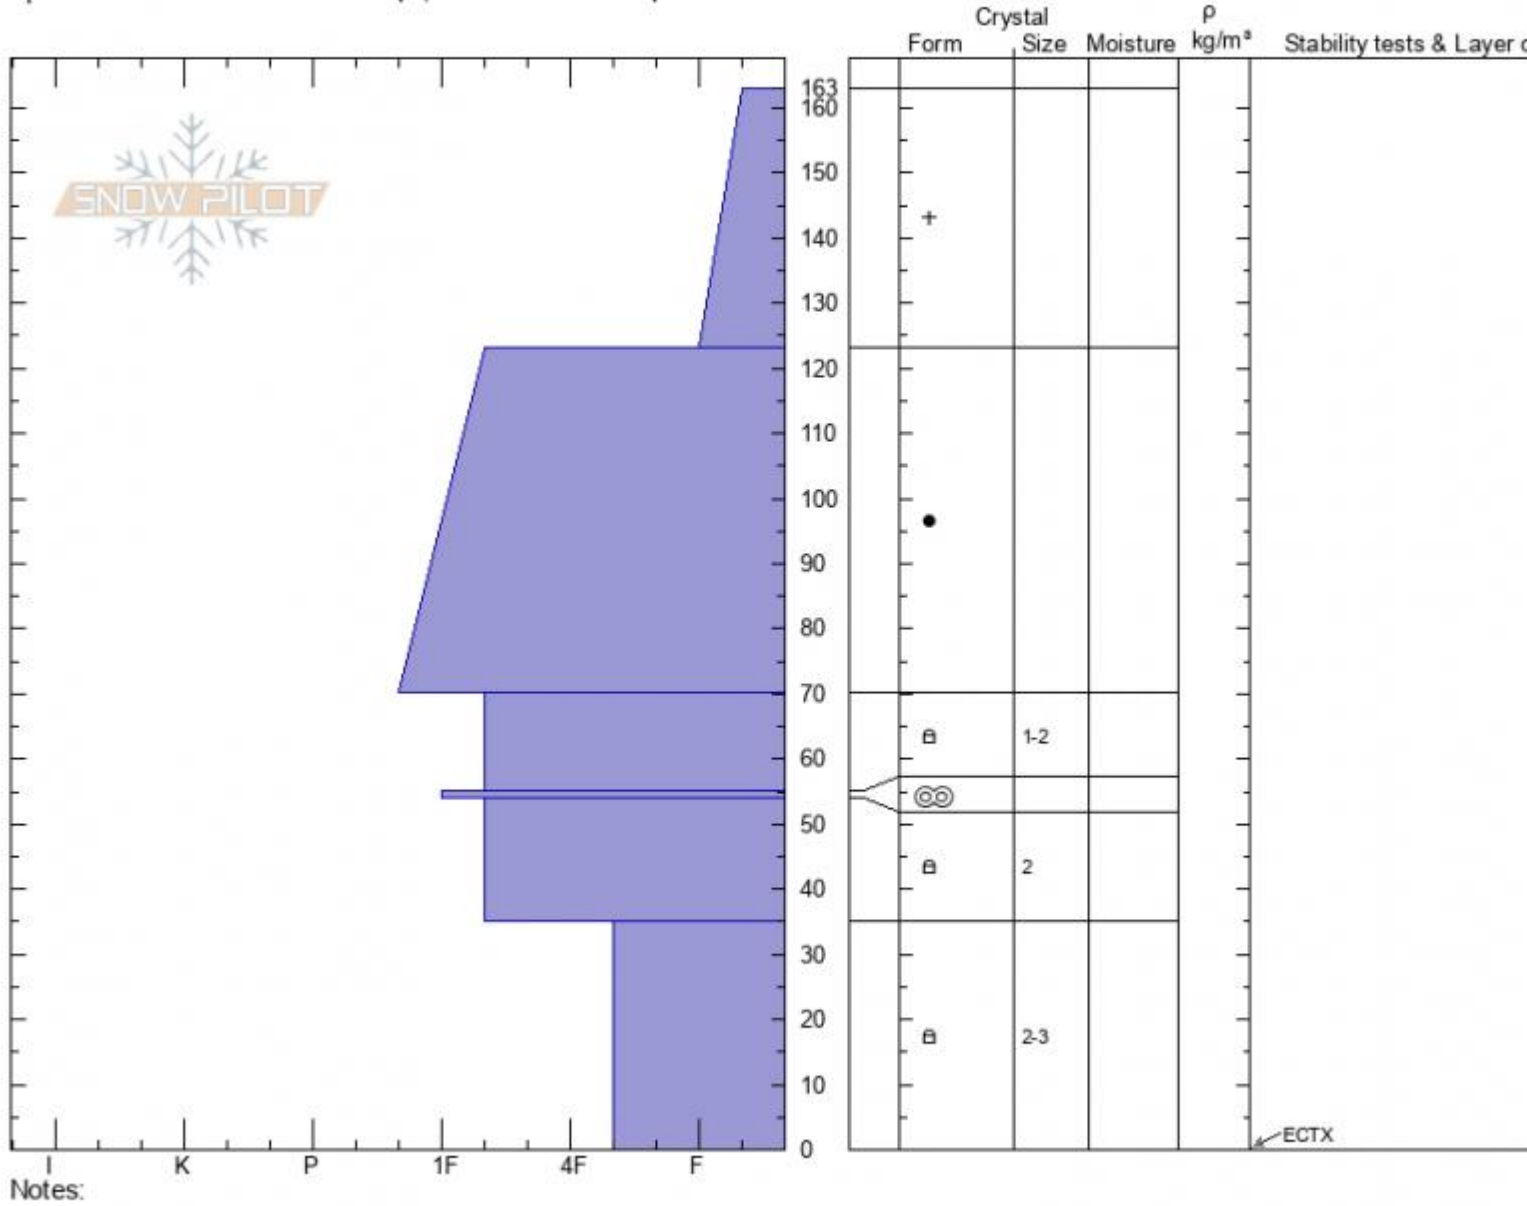

Sage Basin
 Madison Range-S
 MT
 Elevation: 9000 ft
 Aspect: 25°
 Specifics: Snowmobile tracks on slope; We snowmobiled slope

Ian Hoyer
 12/24/2021 - 12:00pm
 Co-ord: 44.94676N, -111.30060W
 Slope Angle: 28°
 Wind Loading: previous

Stability: Fair
 Air Temperature:
 Sky Cover: OVC
 Precipitation: S-1
 Wind: Calm

HS:163 Layer Notes:
 35-0cm: Problematic layer

Advisory Region
 Southern Madison
 Longitude
 -111.27W
 Latitude
 45.06N
 Southern Madison, 2021-12-24