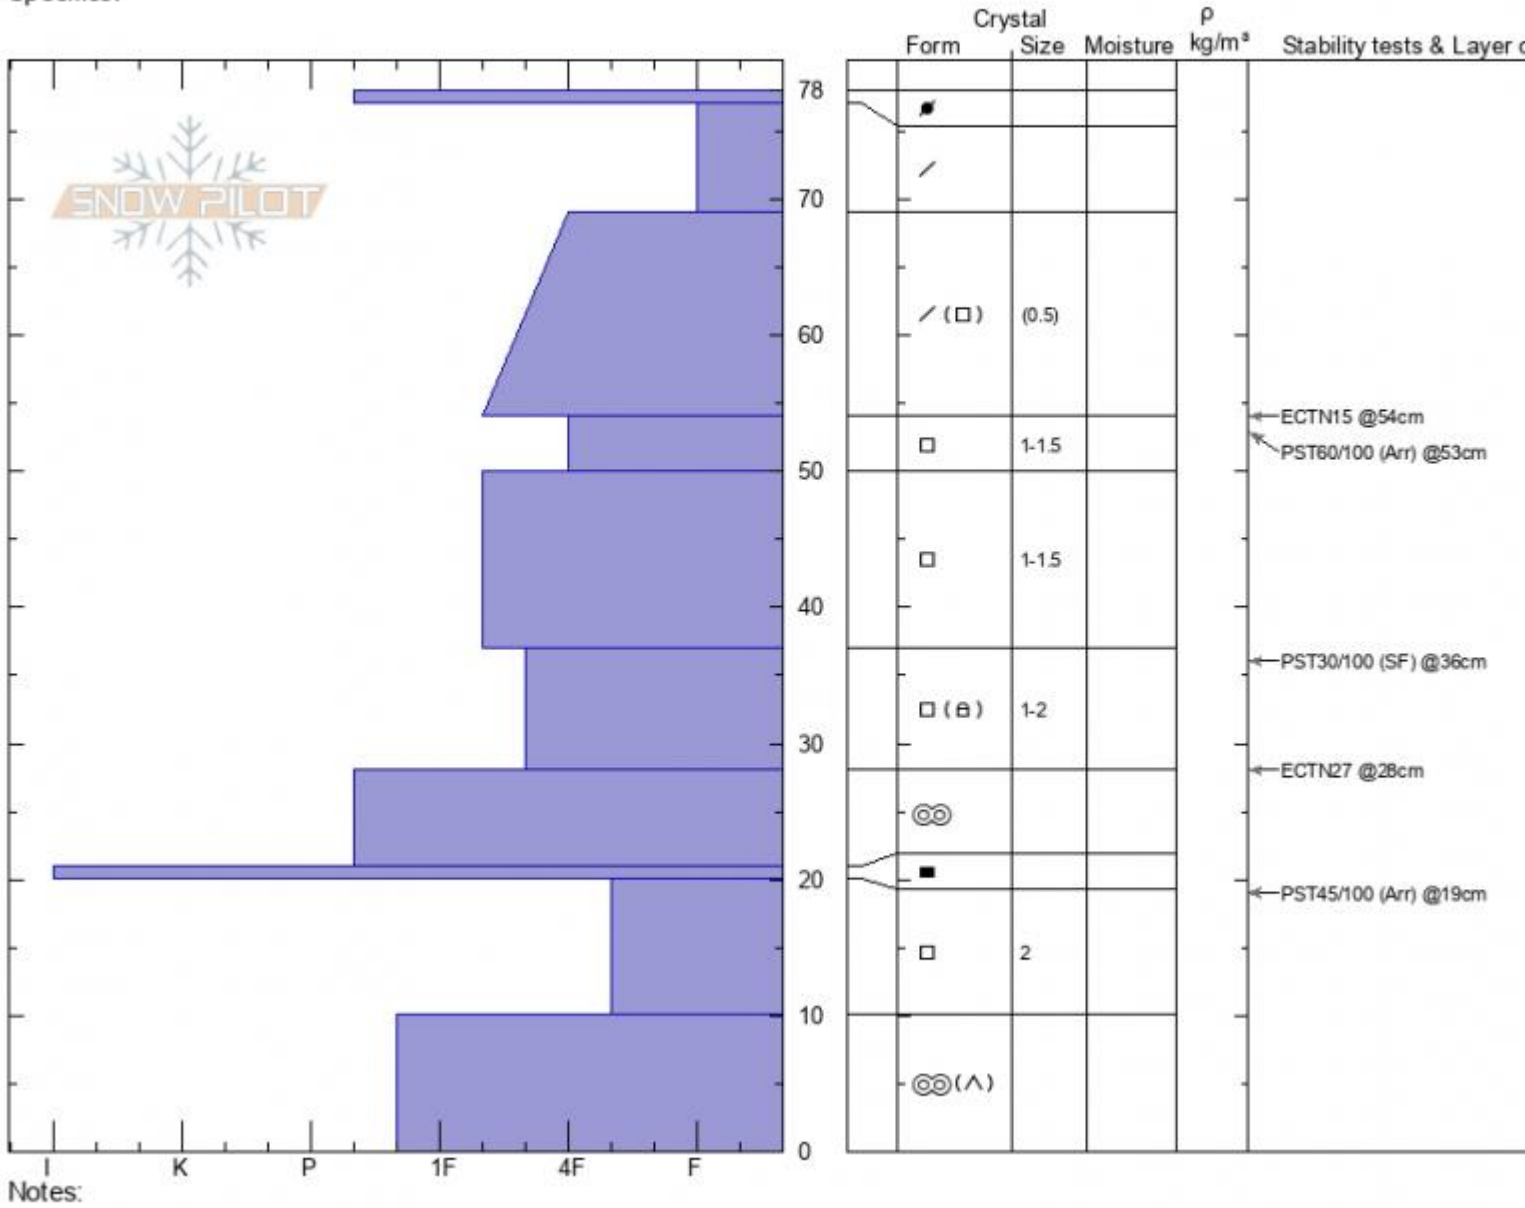

Middle Basin, SciBowl2
Madison Range-N
MT
 Elevation: **9230 ft**
 Aspect: **130°**
 Specifics:

Alex Marienthal
01/02/2022 - 12:30pm
 Co-ord: **45.32725N, -111.38142W**
 Slope Angle: **24°**
 Wind Loading: **yes**

Stability: **Good**
 Air Temperature: **-8.5°C**
 Sky Cover: **BKN**
 Precipitation: **NO**
 Wind:

HS: **78**
 PF: **78**
 PS: **20**
 Layer Notes:
 54-50cm: **Problematic layer**

Advisory Region
 Northern Madison
 Longitude
 -111.38W
 Latitude
 45.34N
 Northern Madison, 2022-01-03