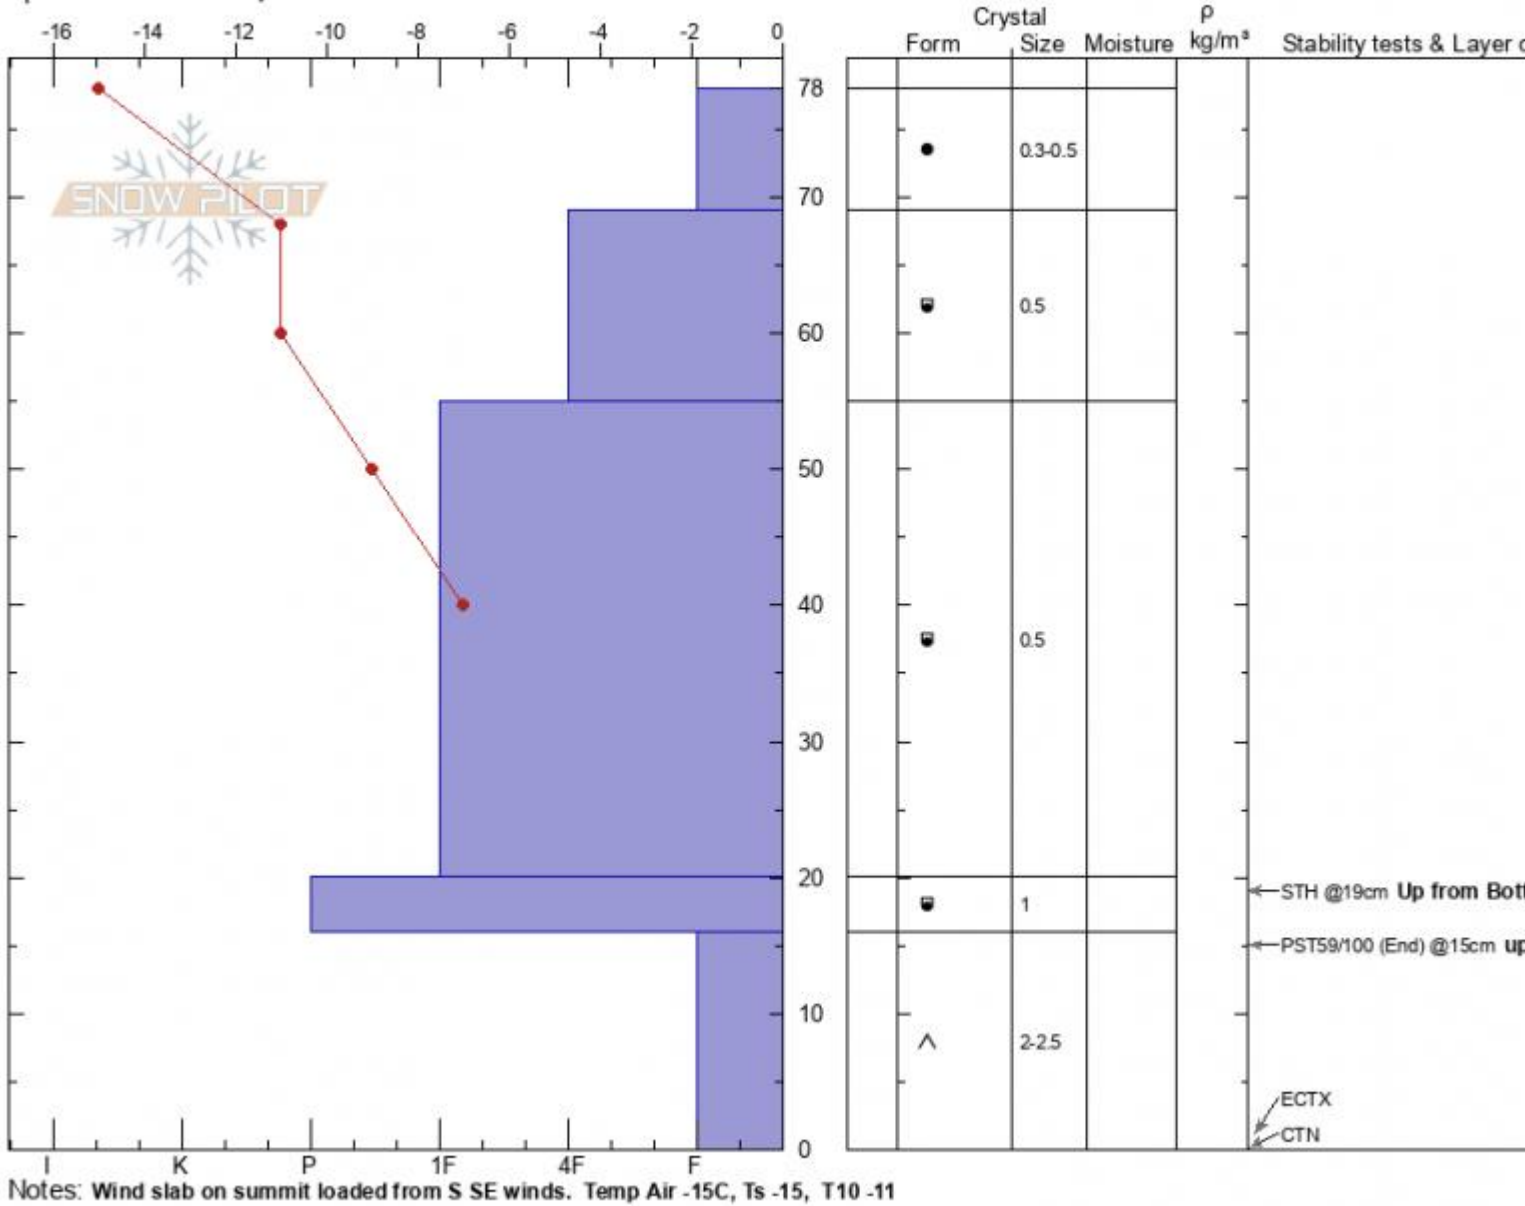

**Mt Hebgen**  
**Lionhead Range**  
**MT**  
 Elevation: **7744 ft**  
 Aspect: **135°**  
 Specifics: **We skied slope**

**SaRah Busse**  
**01/02/2022 - 12:07 pm**  
 Co-ord: **45.07764N, -111.98914W**  
 Slope Angle: **12°**  
 Wind Loading: **yes**

Stability: **Good**  
 Air Temperature: **-15°C**  
 Sky Cover: **BKN**  
 Precipitation: **NO**  
 Wind: **SW Light Breeze**

HS: **78**      Layer Notes:  
 16-0cm: **Problematic layer**

Advisory Region  
 Lionhead Range  
 Longitude  
 -112.21W  
 Latitude  
 44.47N  
 Lionhead Range, 2022-01-03