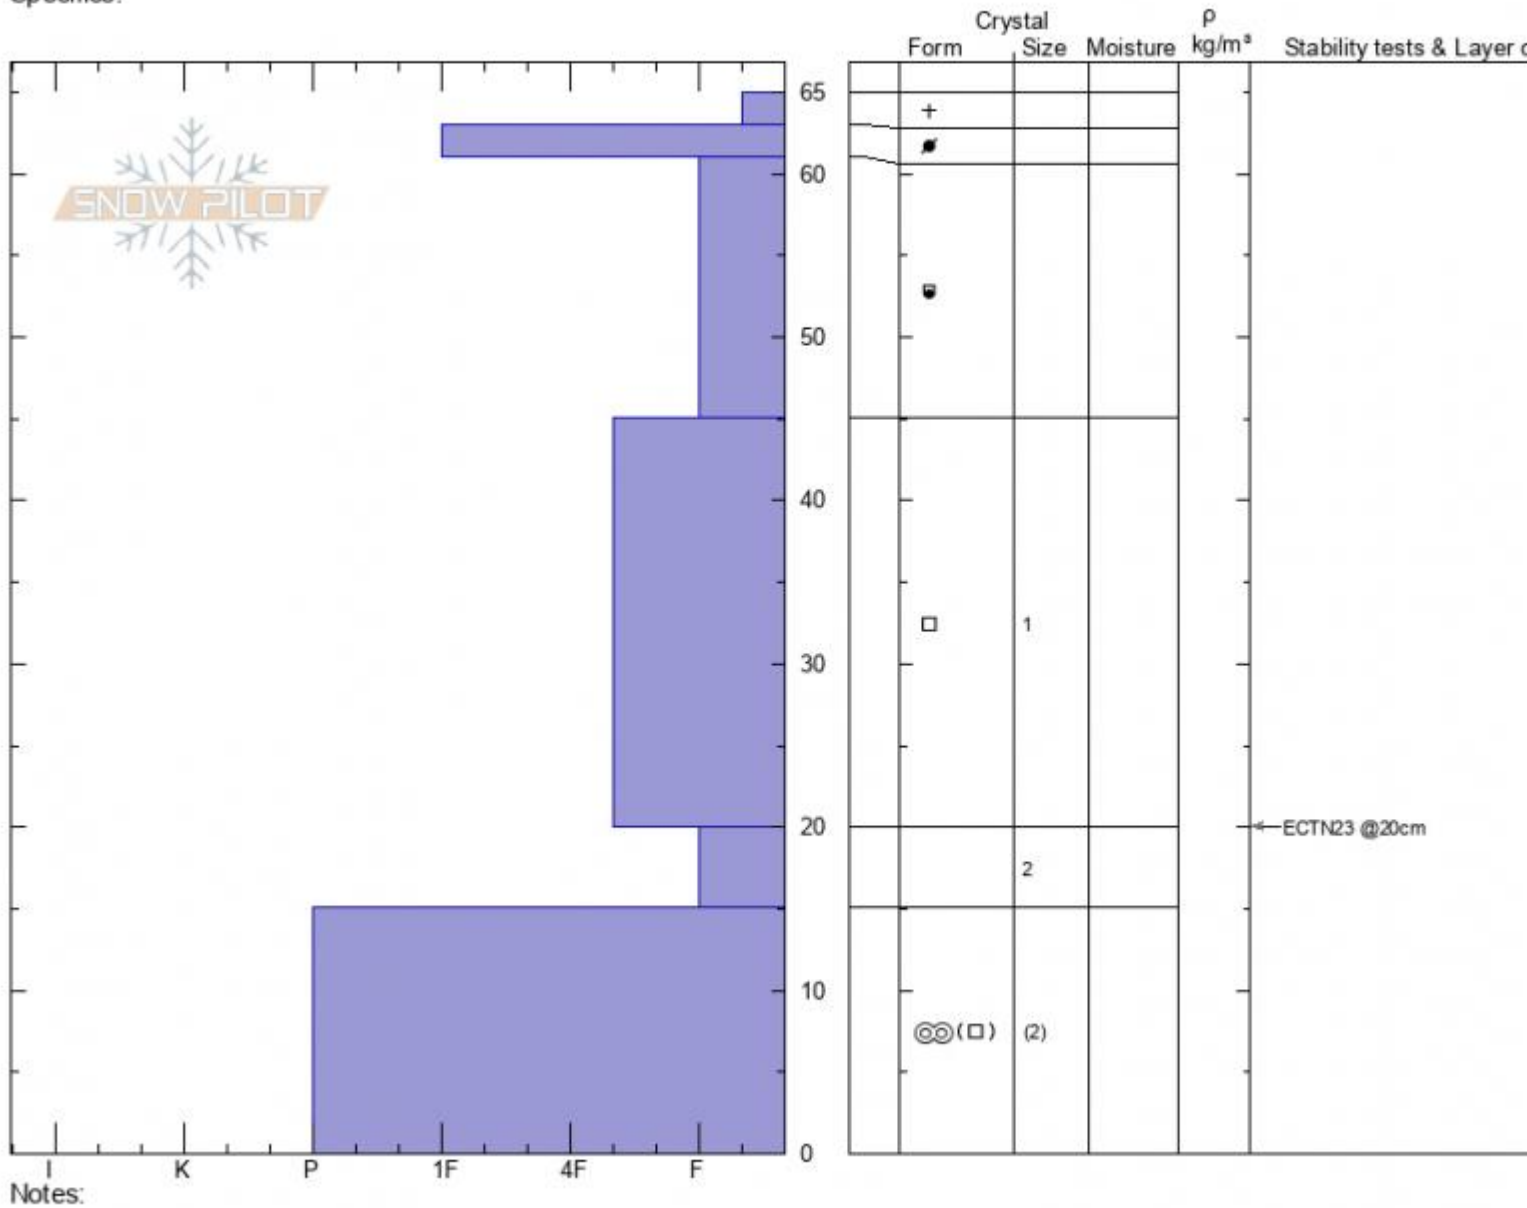

**Mt Ellis N of Saddle**  
**Gallatin Range-N**  
**MT**  
 Elevation: **7098 ft**  
 Aspect: **85°**  
 Specifics:

**Ian Hoyer**  
**01/04/2022 - 12:00pm**  
 Co-ord: **45.59273N, -110.96123W**  
 Slope Angle: **28°**  
 Wind Loading: **no**

Stability: **Good**  
 Air Temperature:  
 Sky Cover: **OVC**  
 Precipitation: **S-1**  
 Wind: **Calm**

HS: **65**    Layer Notes:  
 PF: **65**    20-15cm: **Problematic layer**

Advisory Region  
 Northern Gallatin  
 Longitude  
 -110.96W  
 Latitude  
 45.58N  
 Northern Gallatin, 2022-01-06