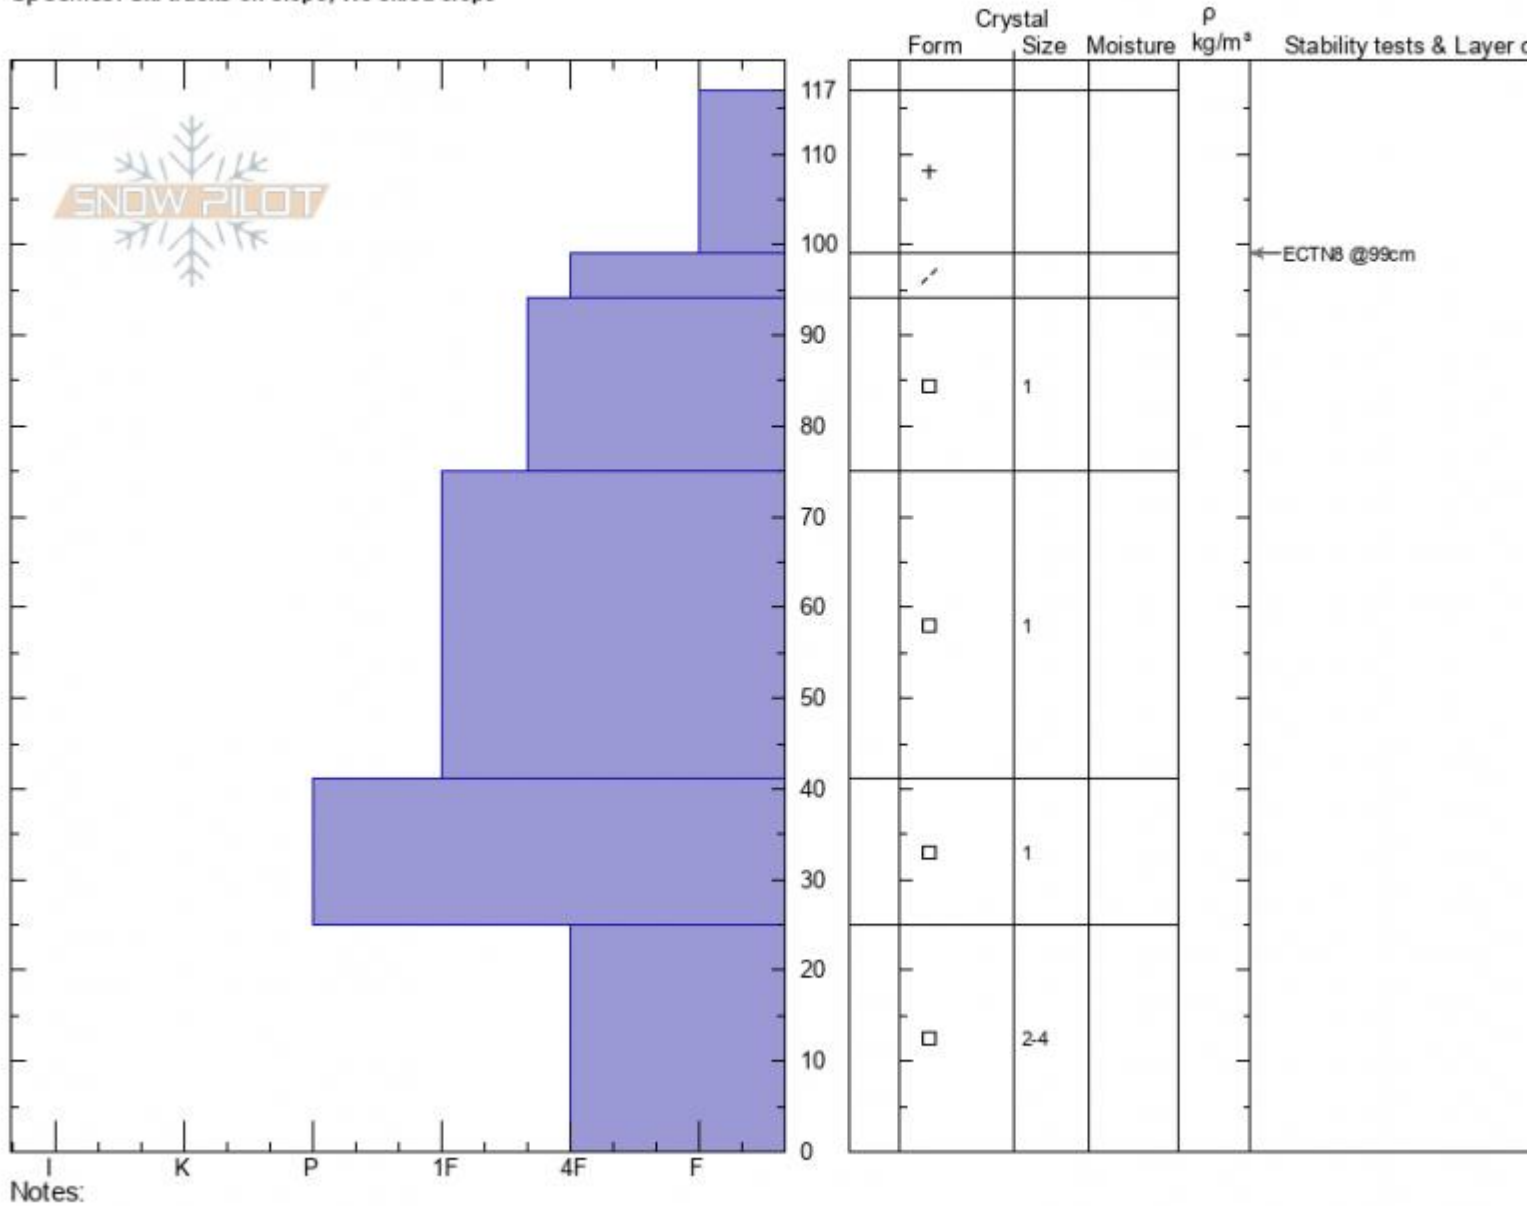

Bacon Rind E
Madison Range-N
MT
 Elevation: **8900 ft**
 Aspect: **95°**
 Specifics: **Ski tracks on slope; We skied slope**

Ian Hoyer
01/06/2022 - 1:00pm
 Co-ord: **44.97073N, -111.09596W**
 Slope Angle: **25°**
 Wind Loading: **no**

Stability: **Good**
 Air Temperature:
 Sky Cover: **OVC**
 Precipitation: **S1**
 Wind: **Calm**

HS:**117** Layer Notes:
 PF:**40** 25-0cm: **Problematic layer**
 PS: **15**

Advisory Region
 Southern Madison
 Longitude
 -111.10W
 Latitude
 44.96N
 Southern Madison, 2022-01-06