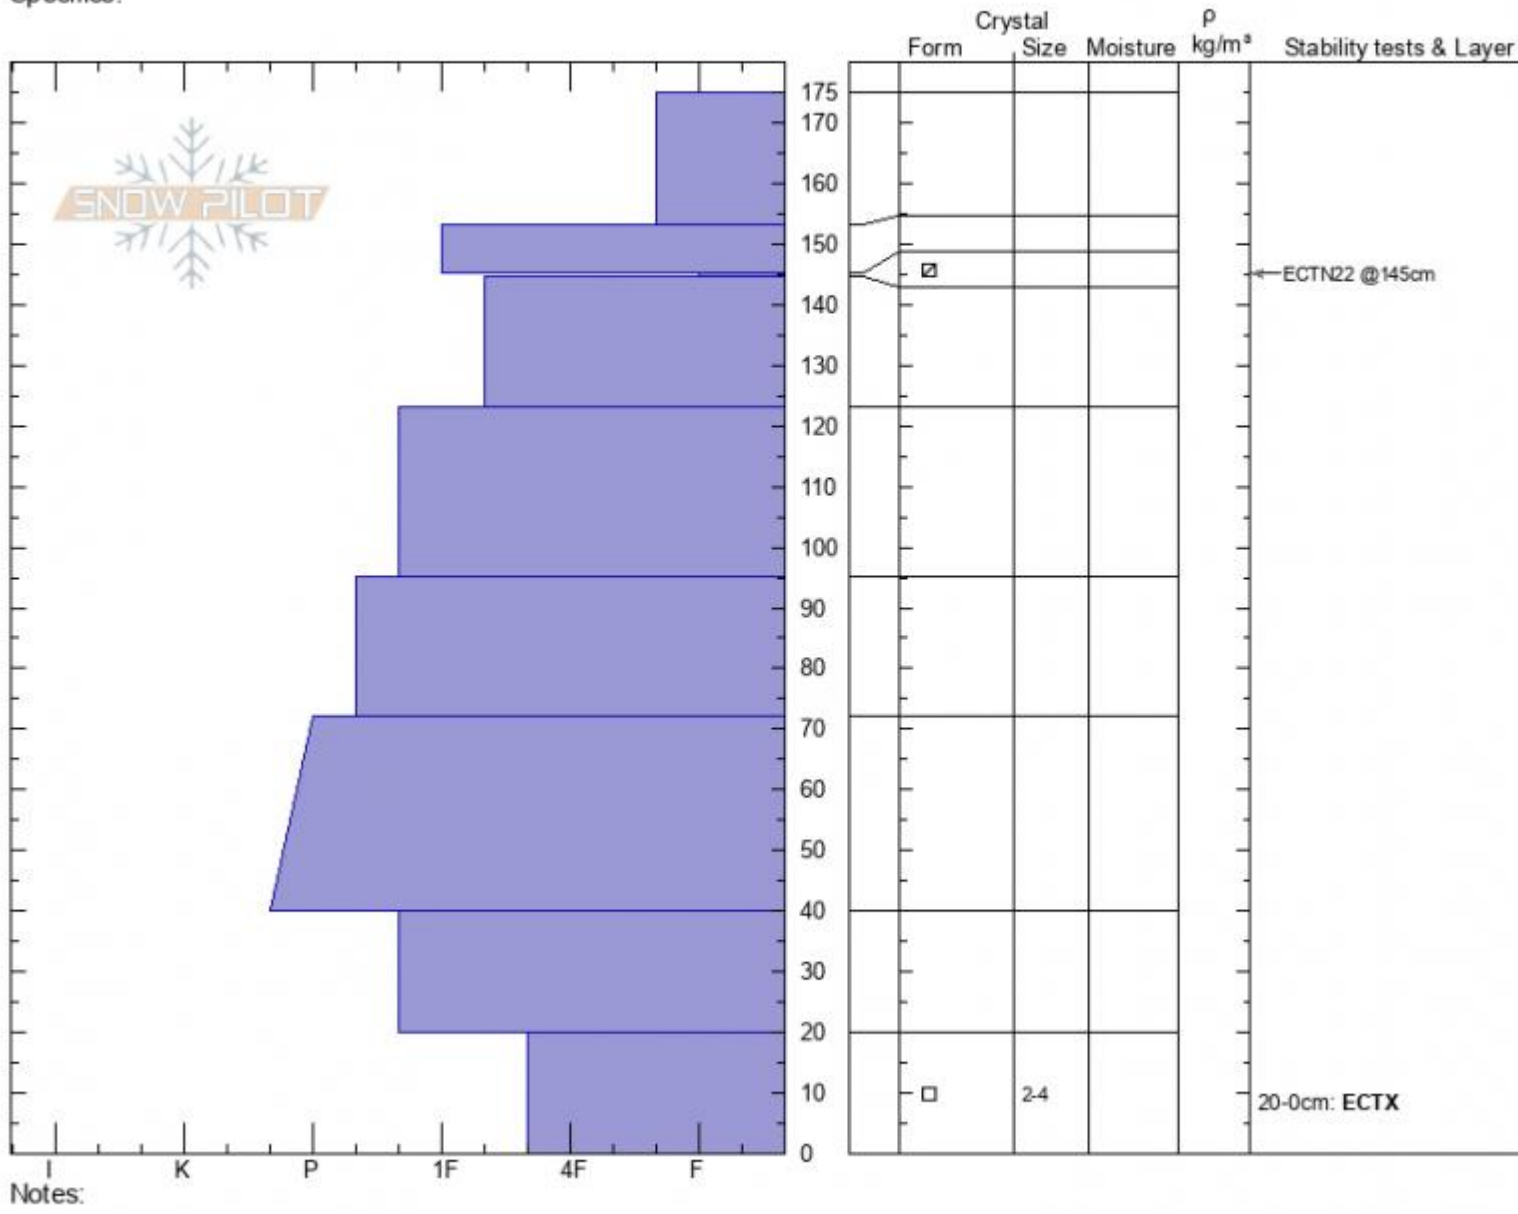

Marge's
 Lionhead Range
 MT
 Elevation: 9000 ft
 Aspect: 45°
 Specifics:

Ian Hoyer
 01/11/2022 - 2:30pm
 Co-ord: 44.71662N, -111.31890W
 Slope Angle: 30°
 Wind Loading: previous

Stability: **Good**
 Air Temperature:
 Sky Cover: **OVC**
 Precipitation: **NO**
 Wind: **E Light Breeze**

HS:175 Layer Notes:
 PF: 30 145-144.5cm: Problematic layer
 20-0cm: ECTX

Advisory Region
 Lionhead Range
 Longitude
 -111.32W
 Latitude
 44.71N
 Lionhead Range, 2022-01-11