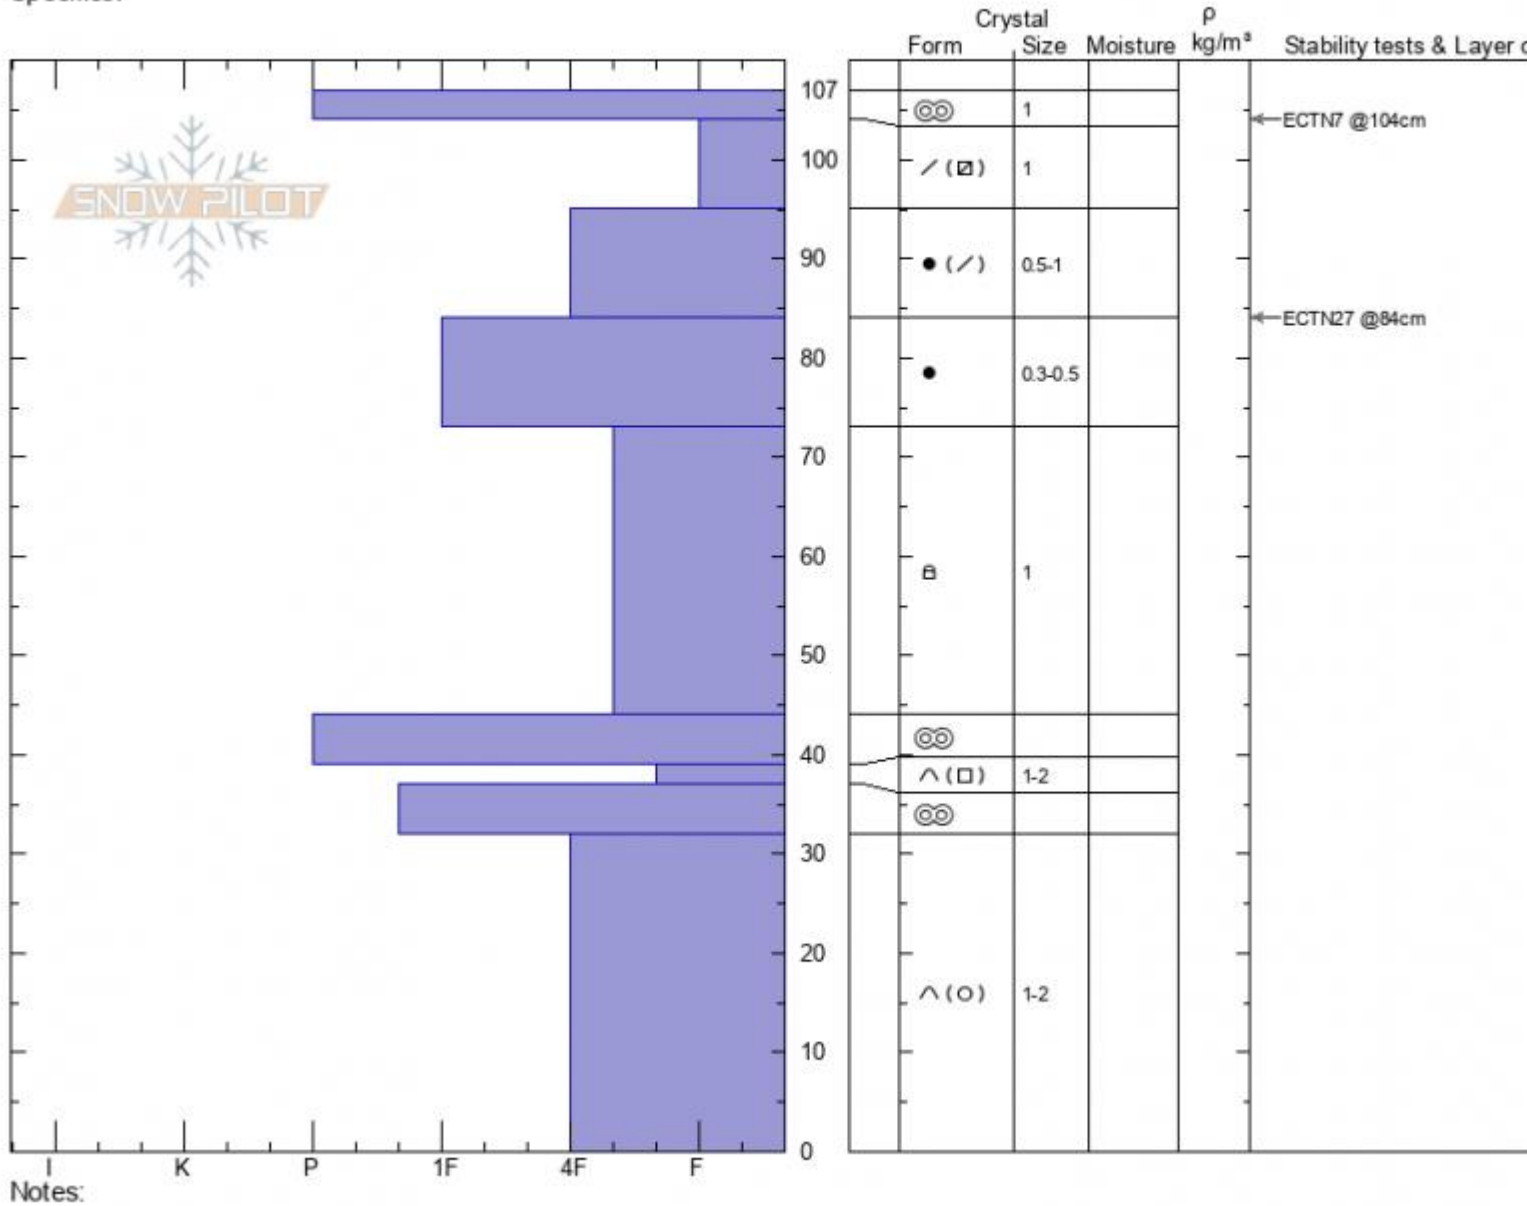

**Divide Peak**  
**Gallatin Range-N**  
**MT**  
 Elevation: **9390 ft**  
 Aspect: **162°**  
 Specifics:

**Erika Birkeland**  
**01/11/2022 - 11:00am**  
 Co-ord: **45.40149N, -110.97092W**  
 Slope Angle: **27°**  
 Wind Loading: **no**

Stability:  
 Air Temperature:  
 Sky Cover: **OVC**  
 Precipitation: **NO**  
 Wind: **Calm**

HS:**107**    Layer Notes:  
 PF:**65**

Advisory Region  
 Northern Gallatin  
 Longitude  
 -110.98W  
 Latitude  
 45.40N  
 Northern Gallatin, 2022-01-11