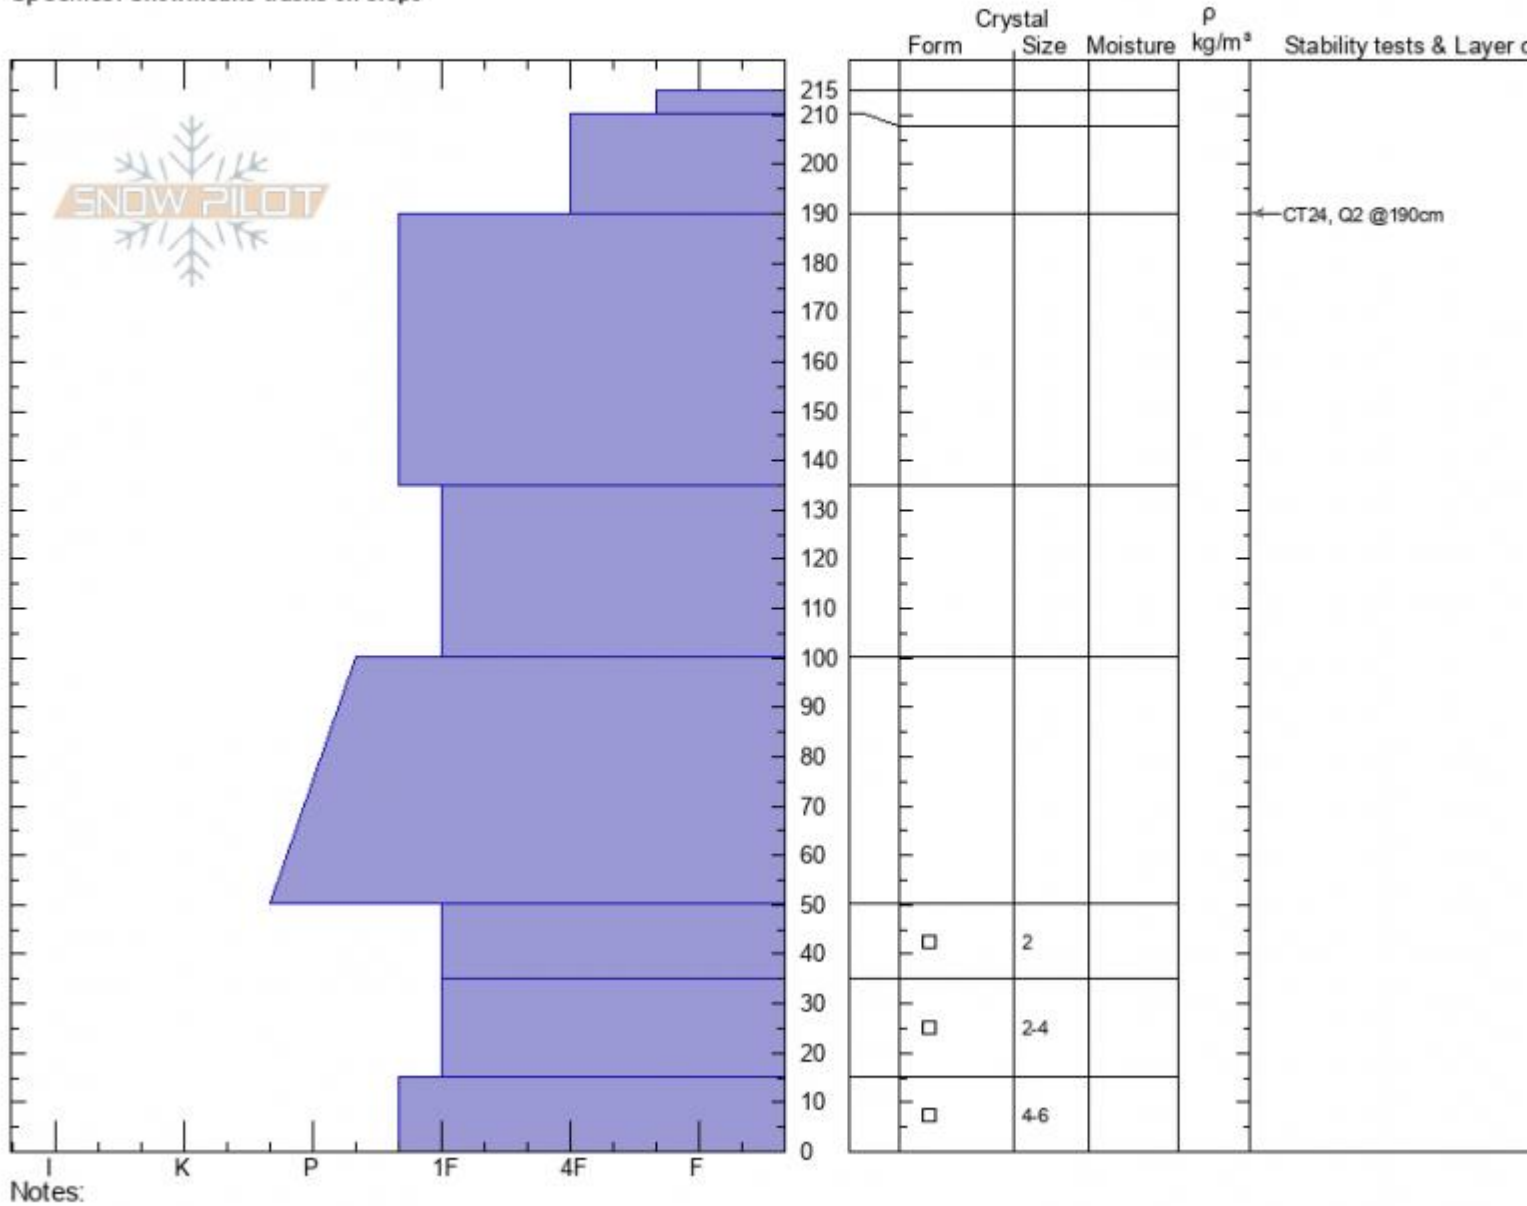

**Sawtelle Peak - East**  
**Centennial Range**  
**ID**  
 Elevation: **9000 ft**  
 Aspect: **75°**  
 Specifics: **Snowmobile tracks on slope**

**Ian Hoyer**  
**01/12/2022 - 11:00am**  
 Co-ord: **44.55332N, -111.44514W**  
 Slope Angle: **20°**  
 Wind Loading: **previous**

Stability: **Very Good**  
 Air Temperature:  
 Sky Cover: **OVC**  
 Precipitation: **NO**  
 Wind: **Calm**

HS:**215** Layer Notes:  
 PF:**25** 35-15cm:**Problematic layer**

Advisory Region  
 Island Park  
 Longitude  
 -111.44W  
 Latitude  
 44.56N  
 Island Park, 2022-01-15