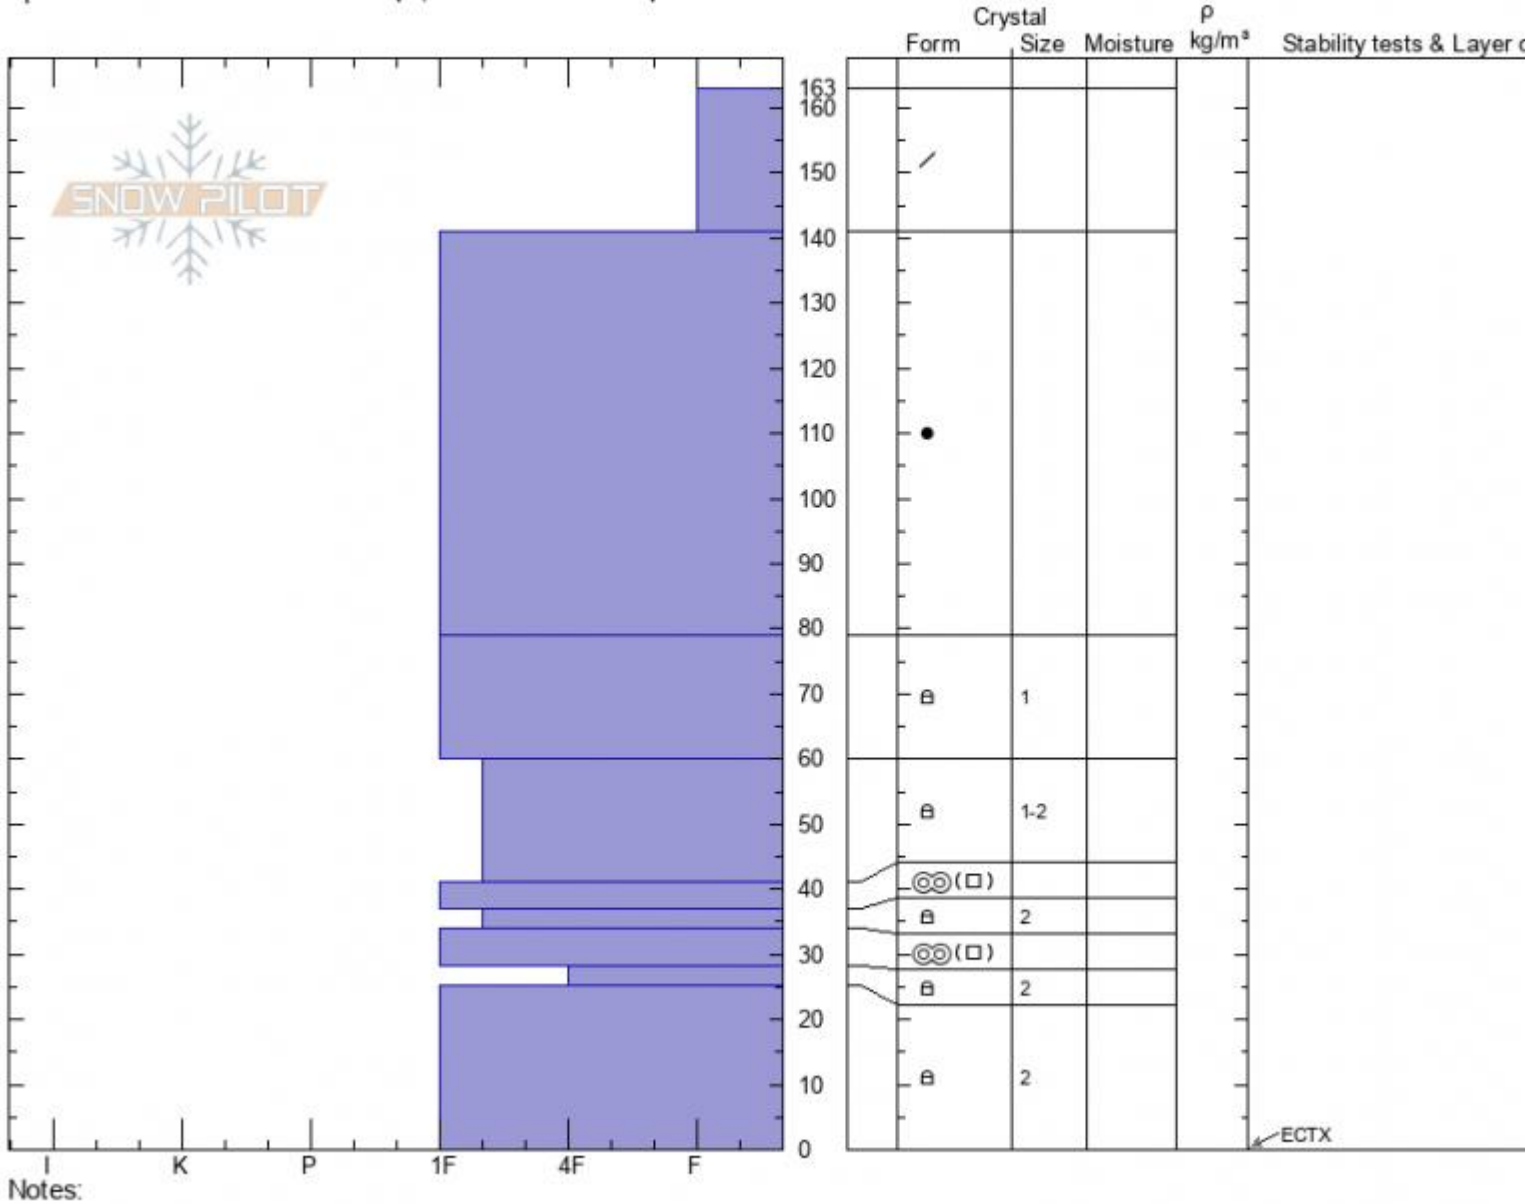

1st Yellowmule  
 Madison Range-N  
 MT

Elevation: 9400 ft  
 Aspect: 15°

Specifics: Snowmobile tracks on slope; We snowmobiled slope

Ian Hoyer  
 01/13/2022 - 10:45am  
 Co-ord: 45.17545N, -111.38591W  
 Slope Angle: 30°  
 Wind Loading: no

Stability: **Good**  
 Air Temperature:  
 Sky Cover: **OVC**  
 Precipitation: **NO**  
 Wind: **Calm**

HS:163 Layer Notes:  
 PF: 55 28-25cm: Problematic layer

Advisory Region  
 Northern Madison  
 Longitude  
 -111.38W  
 Latitude  
 45.17N  
 Northern Madison, 2022-01-15