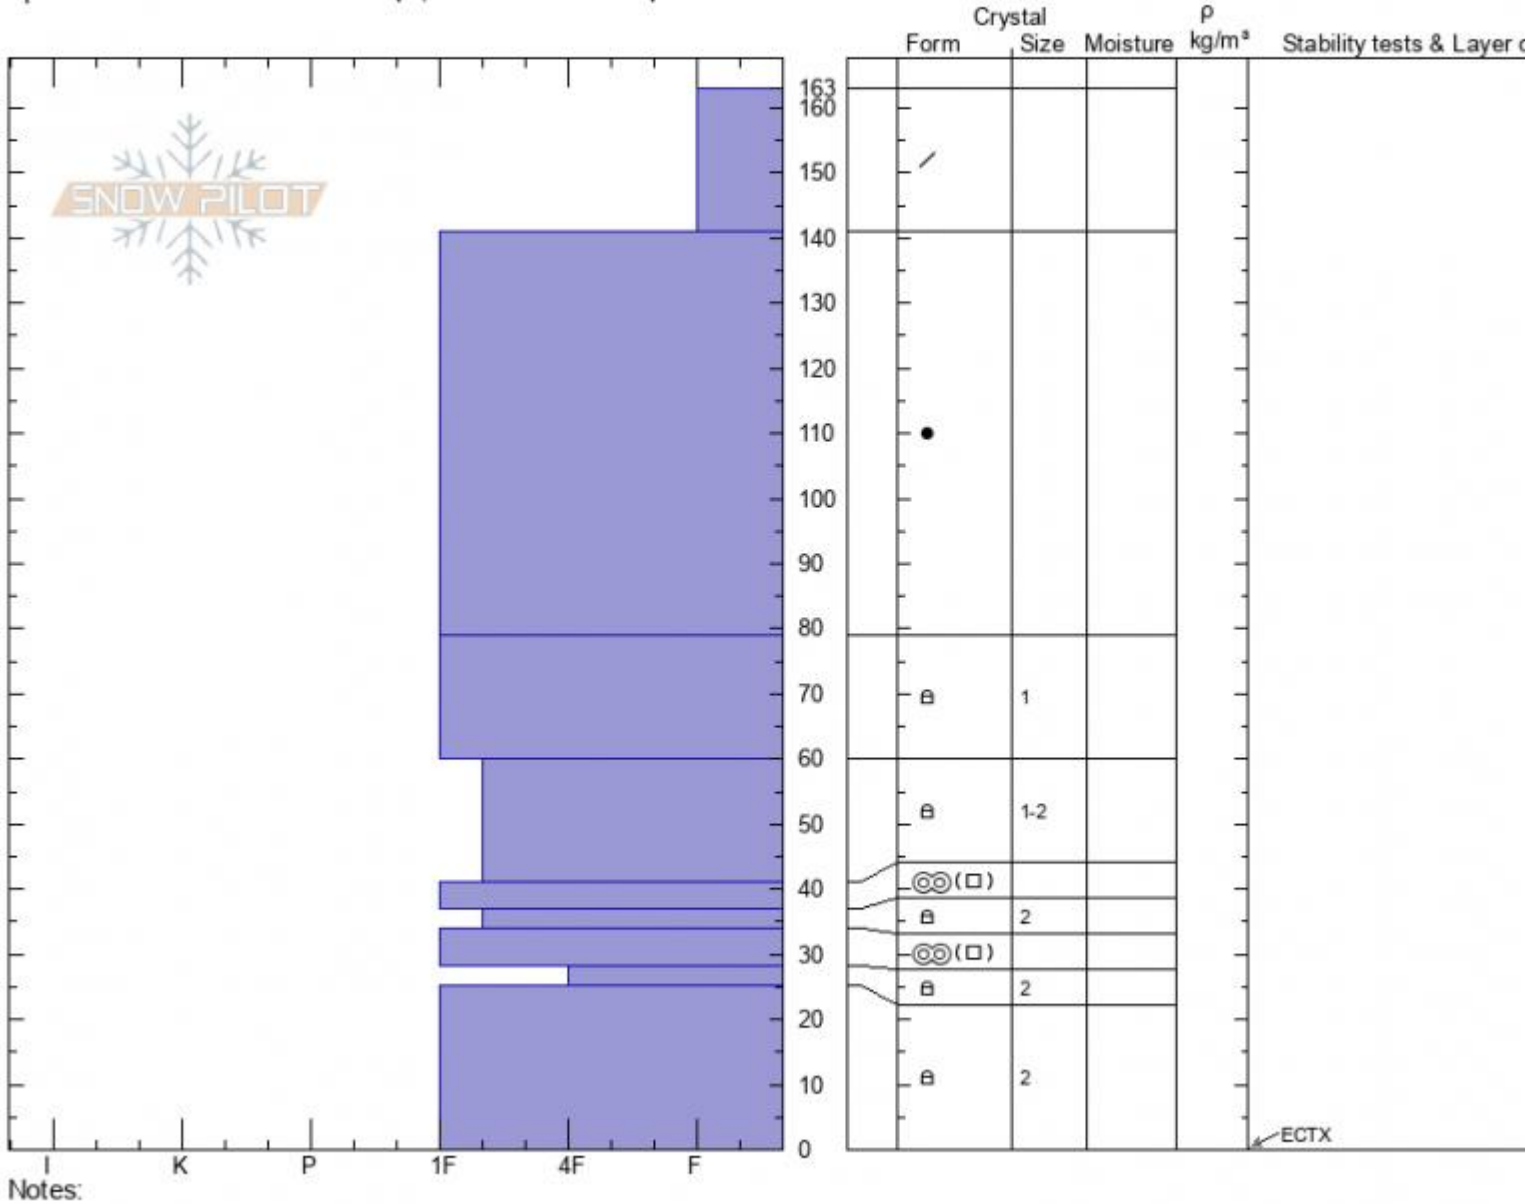

1st Yellowmule
Madison Range-N
MT

Elevation: 9400 ft
Aspect: 15°

Specifics: Snowmobile tracks on slope; We snowmobiled slope

Ian Hoyer
01/13/2022 - 10:45am
Co-ord: 45.17545N, -111.38591W
Slope Angle: 30°
Wind Loading: no

Stability: **Good**
Air Temperature:
Sky Cover: **OVC**
Precipitation: **NO**
Wind: **Calm**

HS:163 Layer Notes:
PF: 55 28-25cm: Problematic layer

Advisory Region
Northern Madison
Longitude
-111.38W
Latitude
45.17N
Northern Madison, 2022-01-15