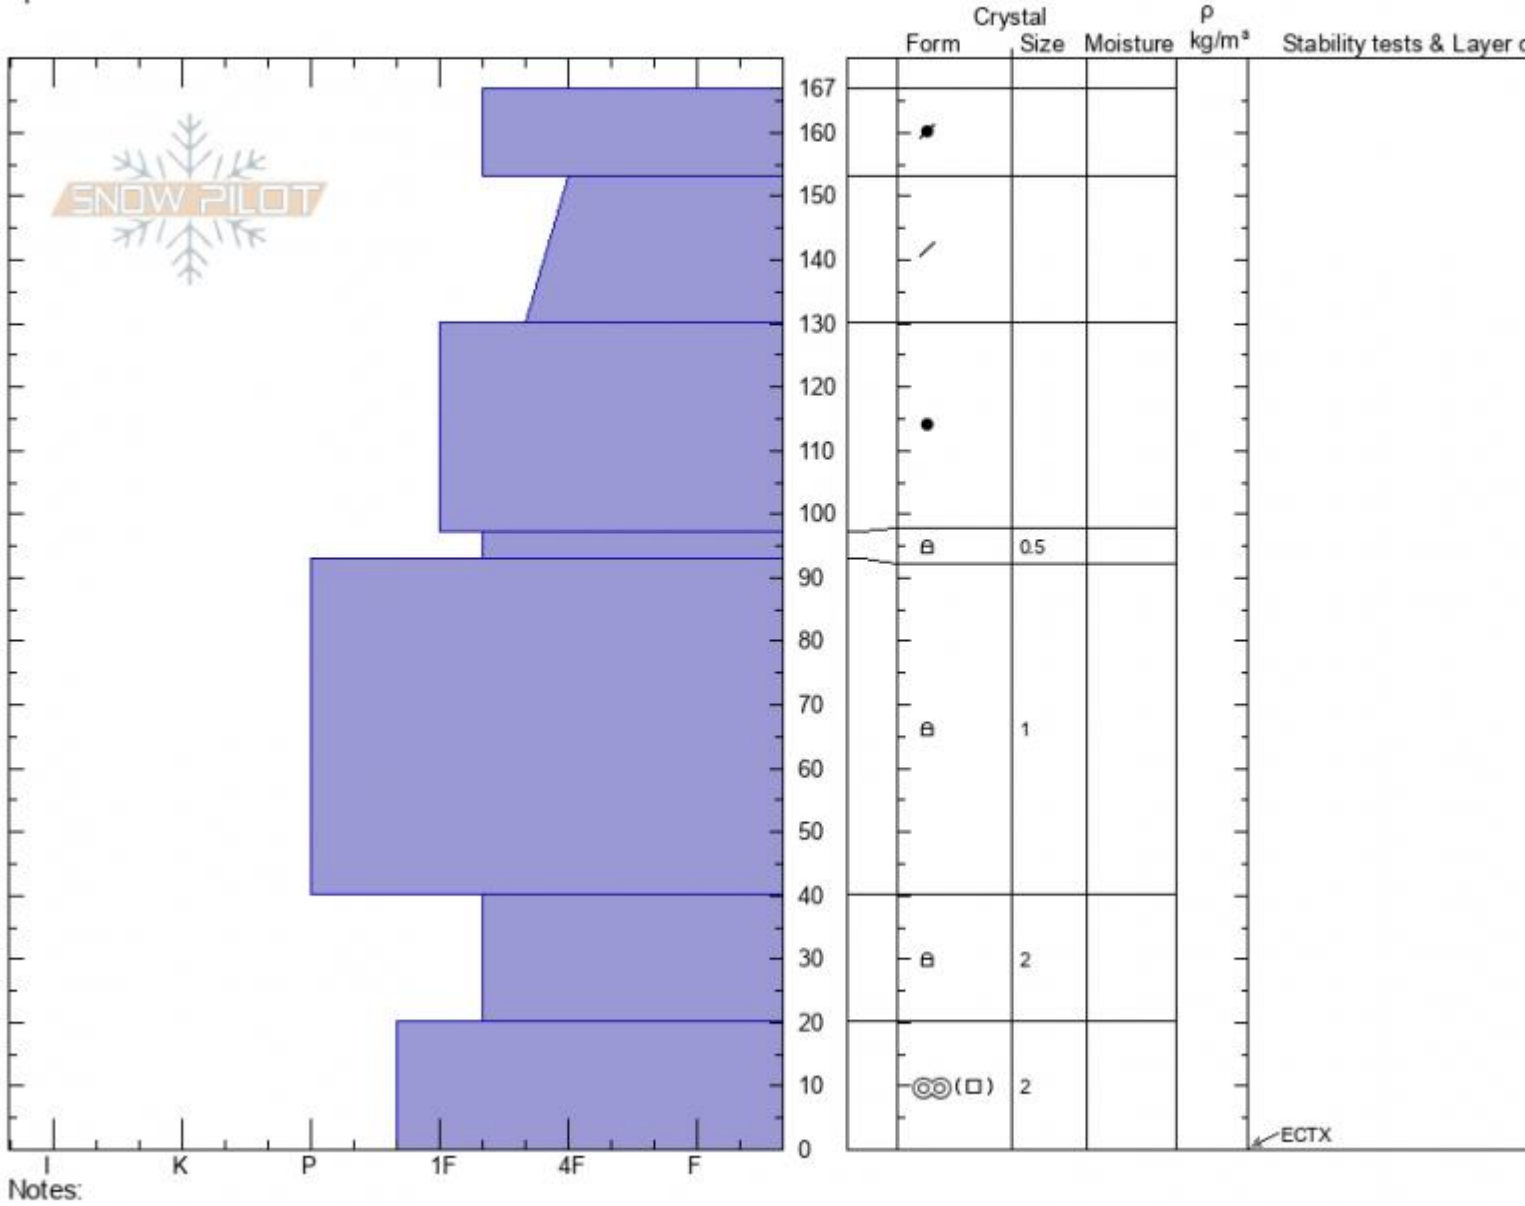

**McAtee Basin**  
**Madison Range-N**  
**MT**  
 Elevation: **9200 ft**  
 Aspect: **125°**  
 Specifics:

**Ian Hoyer**  
**01/13/2022 - 12:00pm**  
 Co-ord: **45.18340N, -111.44251W**  
 Slope Angle: **27°**  
 Wind Loading: **no**

Stability: **Good**  
 Air Temperature:  
 Sky Cover: **OVC**  
 Precipitation: **NO**  
 Wind: **Calm**

HS:**167** Layer Notes:  
 40-20cm:**Problematic layer**

Advisory Region  
 Northern Madison  
 Longitude  
 -111.38W  
 Latitude  
 45.17N  
 Northern Madison, 2022-01-15