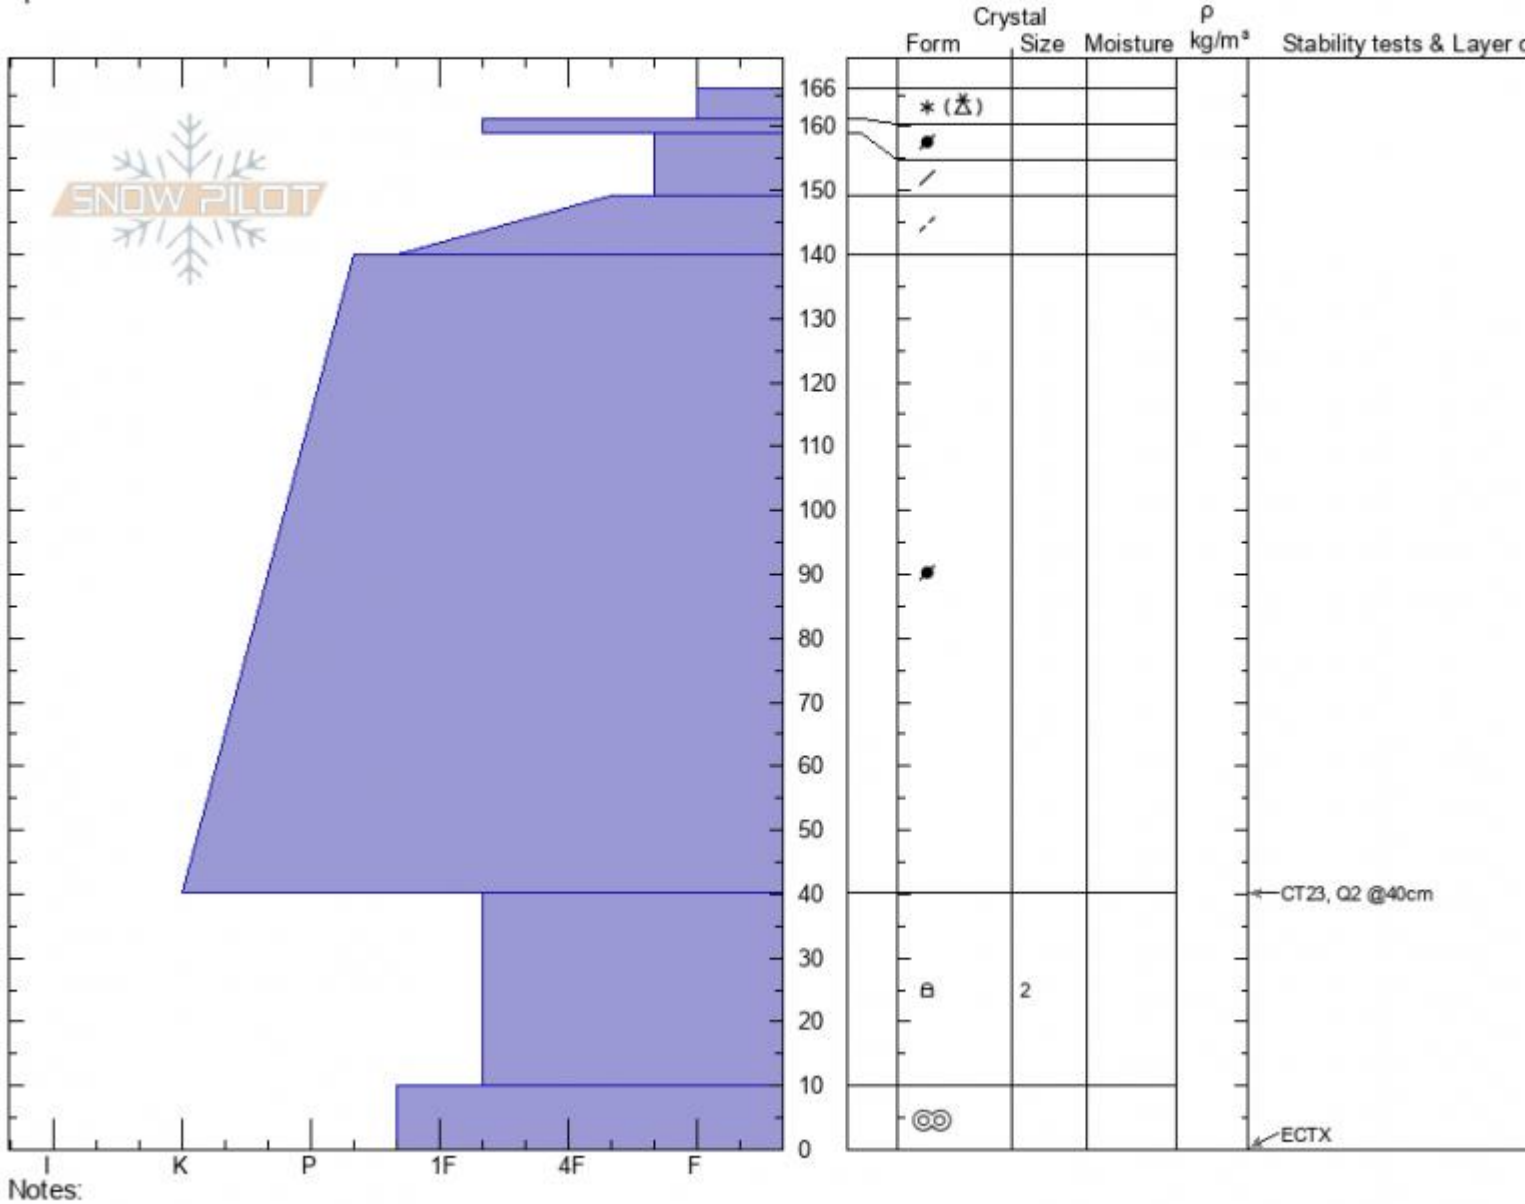

Skyline Ridge
Madison Range-S
MT
 Elevation: **9349 ft**
 Aspect: **95°**
 Specifics:

Alex Marienthal
01/14/2022 - 1:30am
 Co-ord: **44.88833N, -111.18321W**
 Slope Angle: **17°**
 Wind Loading:

Stability: **Good**
 Air Temperature: **-4°C**
 Sky Cover: **CLR**
 Precipitation: **NO**
 Wind: **Calm**

HS:**166** Layer Notes:
 PF: **30** 40-10cm: **Problematic layer**

Advisory Region
 Southern Madison
 Longitude
 -111.23W
 Latitude
 44.92N
 Southern Madison, 2022-01-15