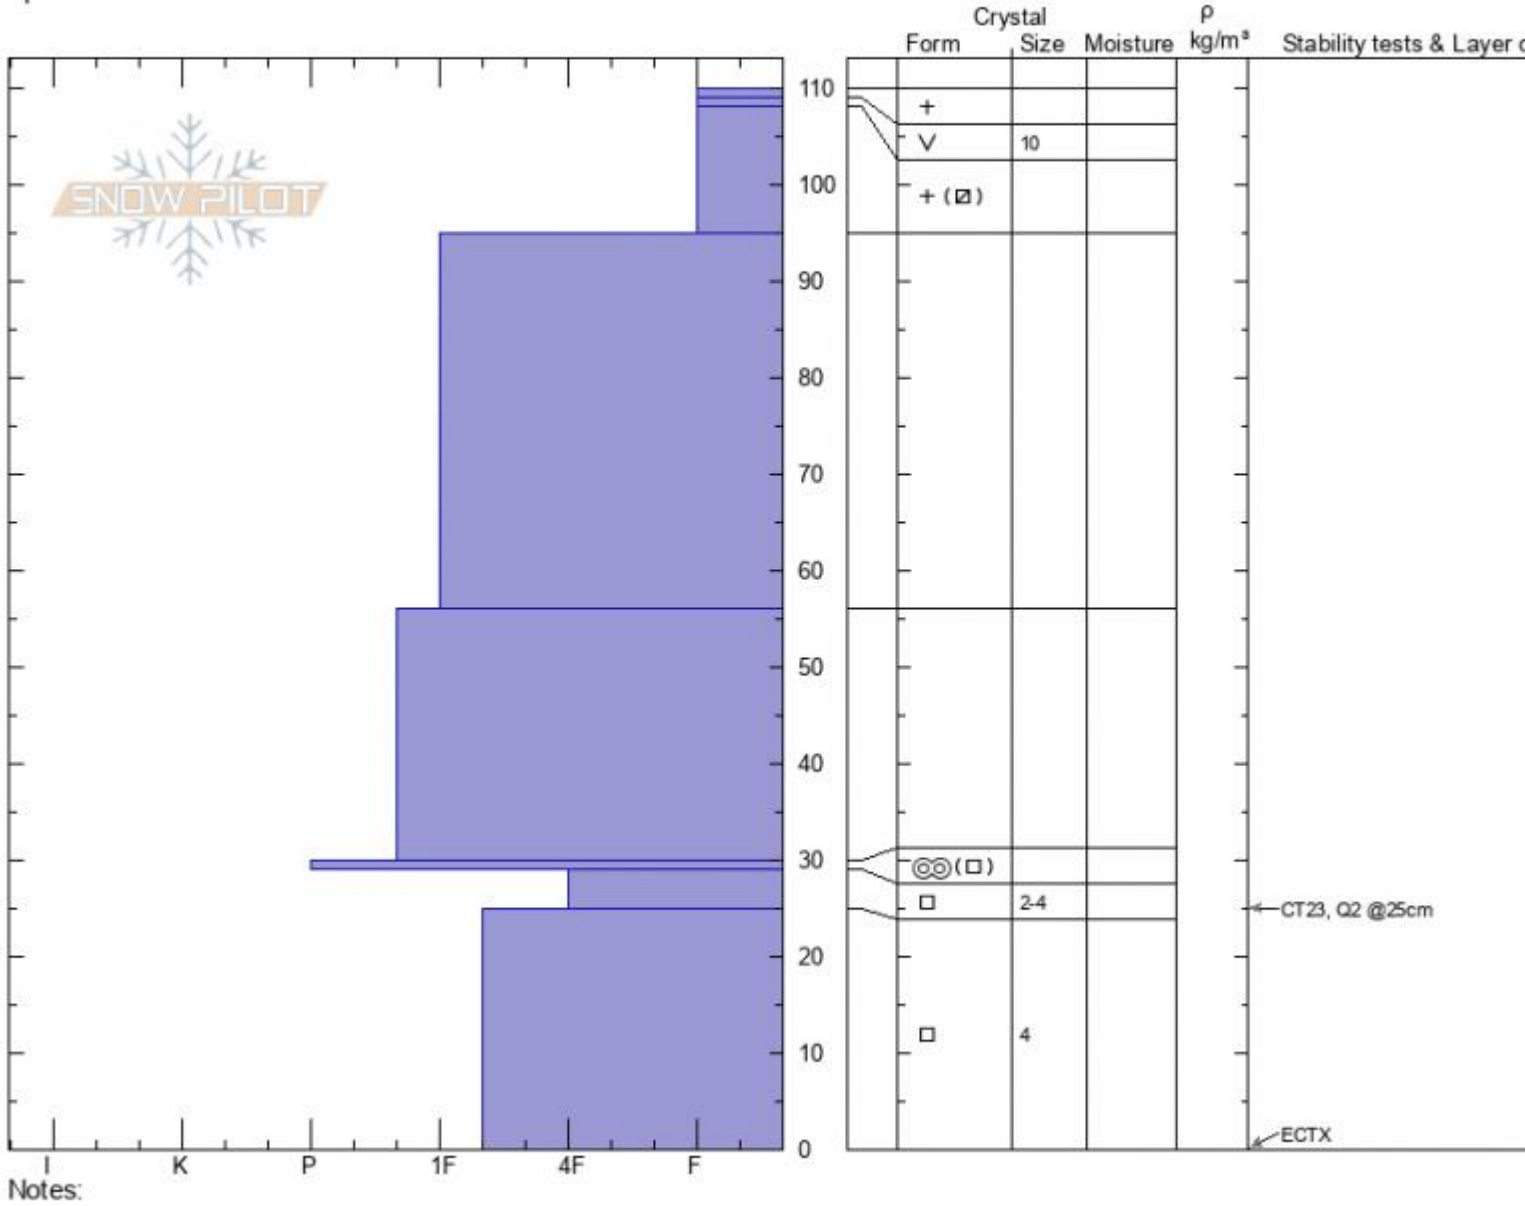

Ski Hill
Lionhead Range
MT
 Elevation: **8179 ft**
 Aspect: **90°**
 Specifics:

Hannah Marshall
01/18/2022 - 10:45am
 Co-ord: **44.70370N, -111.29887W**
 Slope Angle: **30°**
 Wind Loading:

Stability:
 Air Temperature:
 Sky Cover: **OVC**
 Precipitation: **S-1**
 Wind: **Light Breeze**

HS:110 Layer Notes:
 109-108cm: **Problematic layer**

Advisory Region
 Lionhead Range
 Longitude
 -111.29W
 Latitude
 44.70N
 Lionhead Range, 2022-01-18