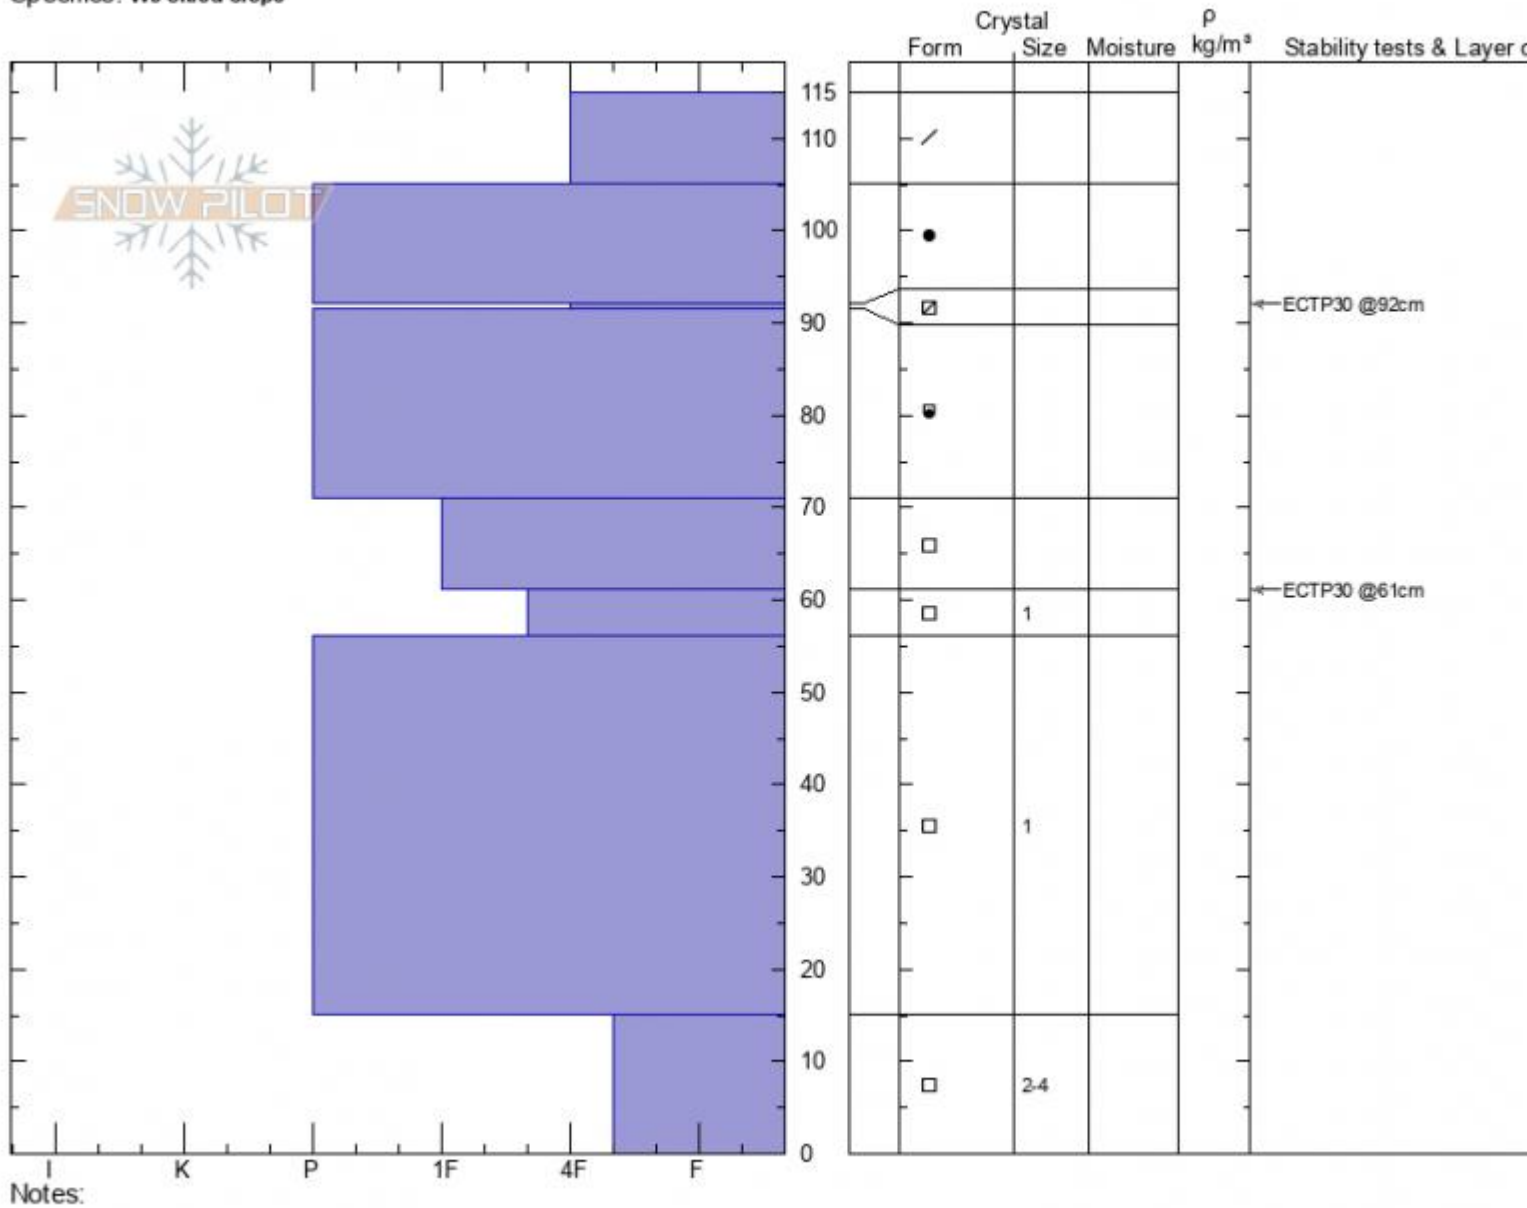

Flanders
Gallatin Range-N
MT
 Elevation: **9900 ft**
 Aspect: **120°**
 Specifics: **We skied slope**

Ian Hoyer
01/18/2022 - 2:00pm
 Co-ord: **45.43729N, -110.94429W**
 Slope Angle: **35°**
 Wind Loading: **previous**

Stability: **Good**
 Air Temperature:
 Sky Cover: **OVC**
 Precipitation: **S-1**
 Wind: **W Moderate**

HS:**115** Layer Notes:
 PF:**5** 61-56cm:Problematic layer
 PS:**0**

Advisory Region
 Northern Gallatin
 Longitude
 -110.93W
 Latitude
 45.44N
 Northern Gallatin, 2022-01-19