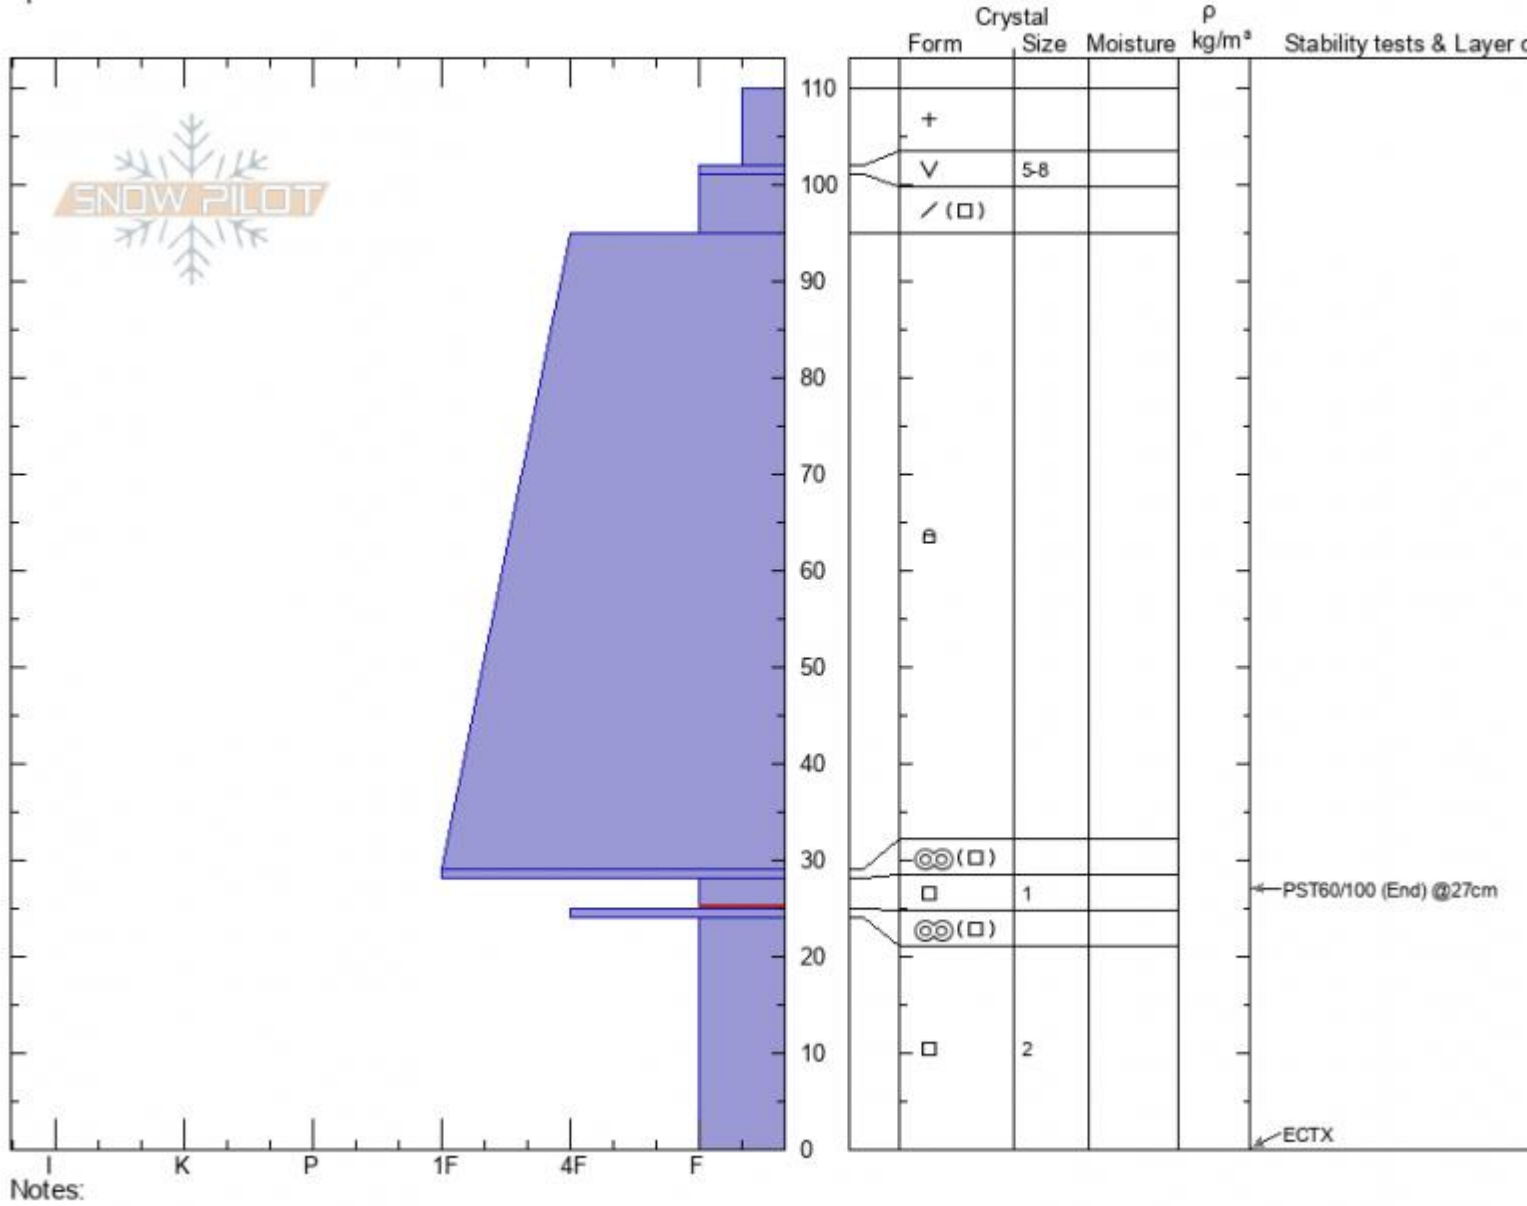

Wilderness Boundary  
 Madison Range-S  
 MT  
 Elevation: 8800 ft  
 Aspect: 230°  
 Specifics:

Ian Hoyer  
 01/19/2022 - 11:30am  
 Co-ord: 44.97677N, -111.35962W  
 Slope Angle: 25°  
 Wind Loading:

Stability: **Very Good**  
 Air Temperature:  
 Sky Cover: **OVC**  
 Precipitation: **S1**  
 Wind: **Calm**

HS:110 Layer Notes:  
 PF: 25 28-25cm: Problematic layer

Advisory Region  
 Southern Madison  
 Longitude  
 -111.27W  
 Latitude  
 45.06N  
 Southern Madison, 2022-01-19