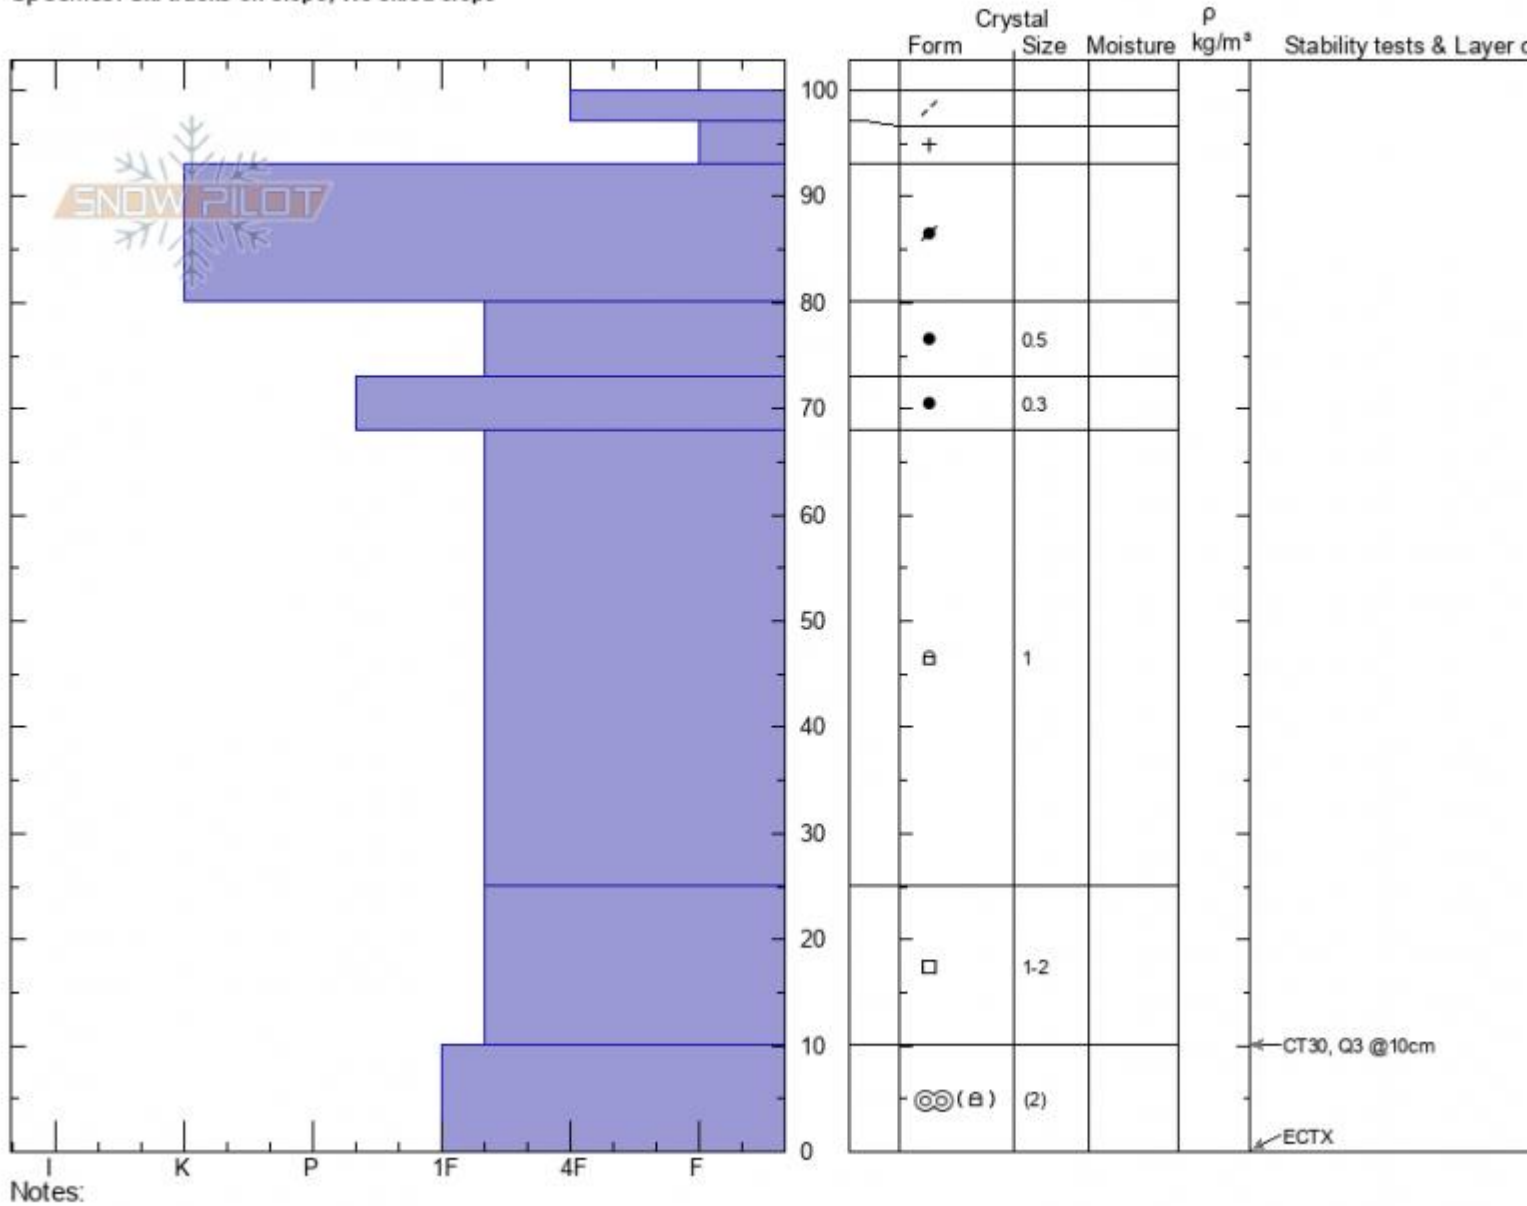

Football Field
 Bridger Range
 MT
 Elevation: 8500 ft
 Aspect: 95°
 Specifics: Ski tracks on slope; We skied slope

Ian Hoyer
 01/20/2022 - 11:00am
 Co-ord: 45.79792N, -110.93336W
 Slope Angle: 30°
 Wind Loading: yes

Stability: **Good**
 Air Temperature:
 Sky Cover: **OVC**
 Precipitation: **S-1**
 Wind: **SE Moderate**

HS:100
 PF: 5
 PS: 0
 Layer Notes:
 25-10cm: Problematic layer

Advisory Region
 Bridger Range
 Longitude
 -110.94W
 Latitude
 45.79N
 Bridger Range, 2022-01-21