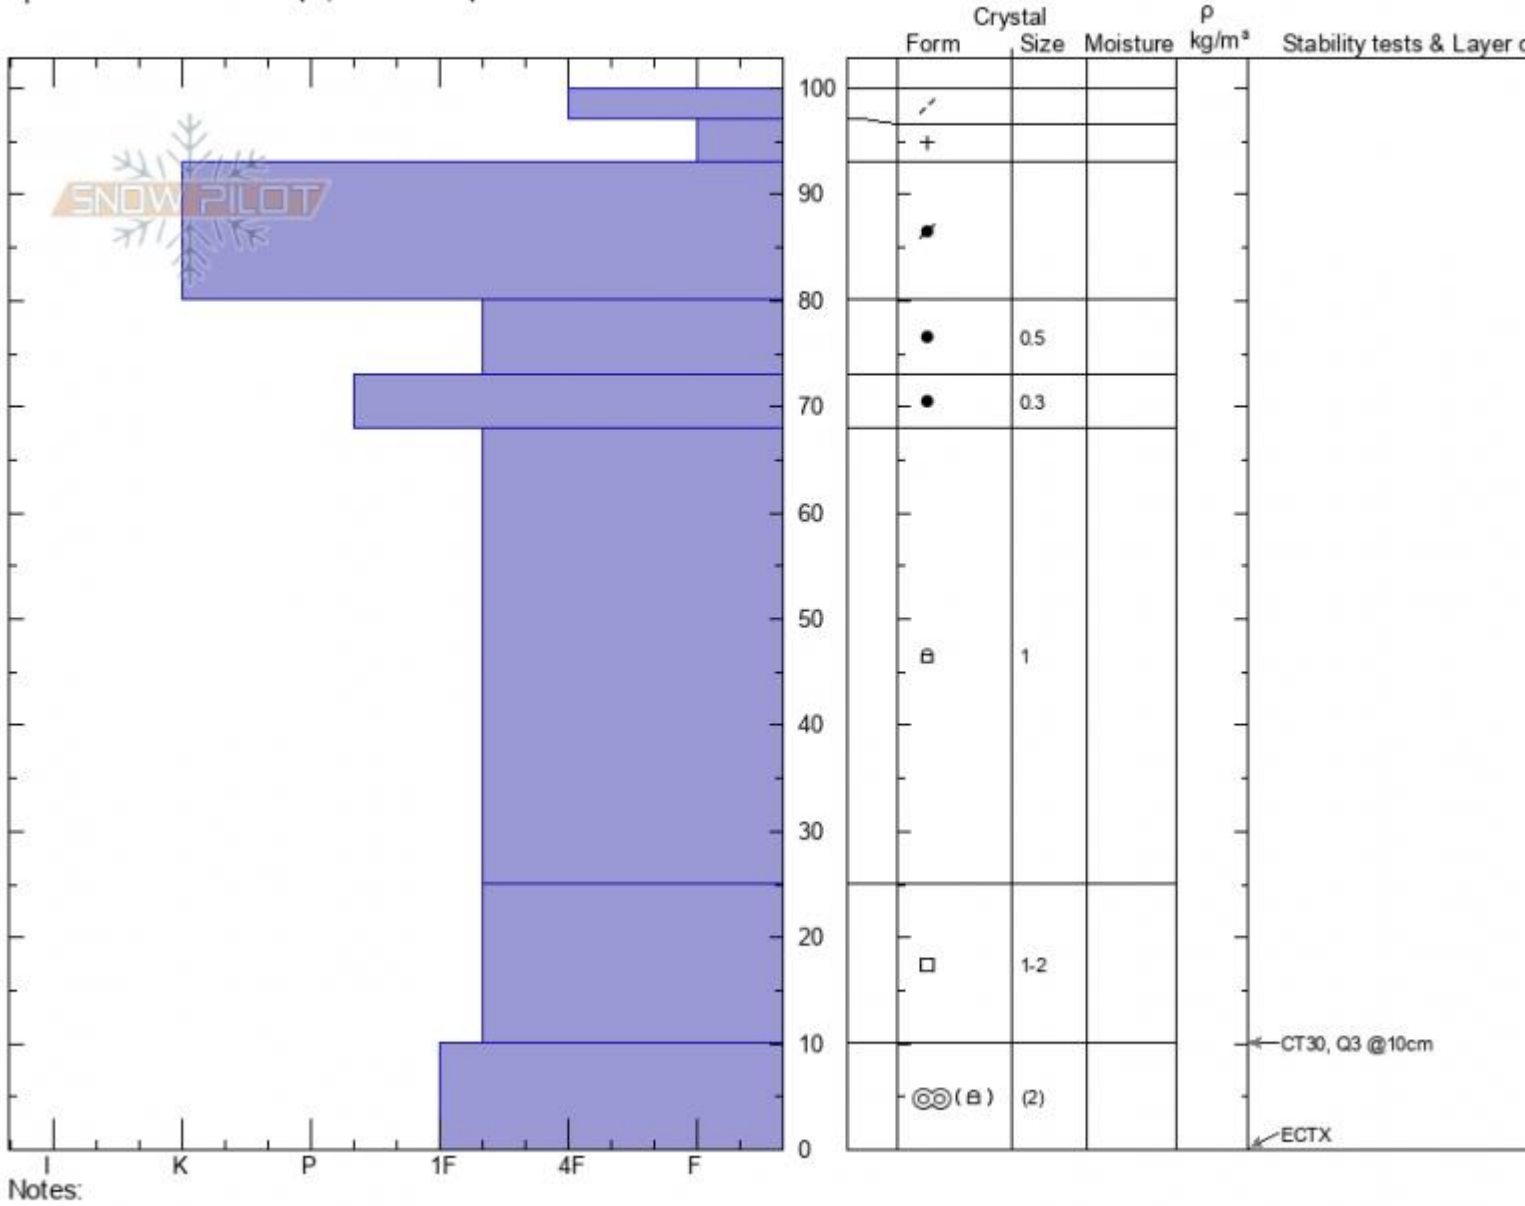

**Football Field**  
**Bridger Range**  
**MT**  
 Elevation: **8500 ft**  
 Aspect: **95°**  
 Specifics: **Ski tracks on slope; We skied slope**

**Ian Hoyer**  
**01/20/2022 - 11:00am**  
 Co-ord: **45.79792N, -110.93336W**  
 Slope Angle: **30°**  
 Wind Loading: **yes**

Stability: **Good**  
 Air Temperature:  
 Sky Cover: **OVC**  
 Precipitation: **S-1**  
 Wind: **SE Moderate**

**HS:100**    Layer Notes:  
**PF:5**    25-10cm: **Problematic layer**  
**PS:0**

Advisory Region  
 Bridger Range  
 Longitude  
 -110.94W  
 Latitude  
 45.79N  
 Bridger Range, 2022-01-21