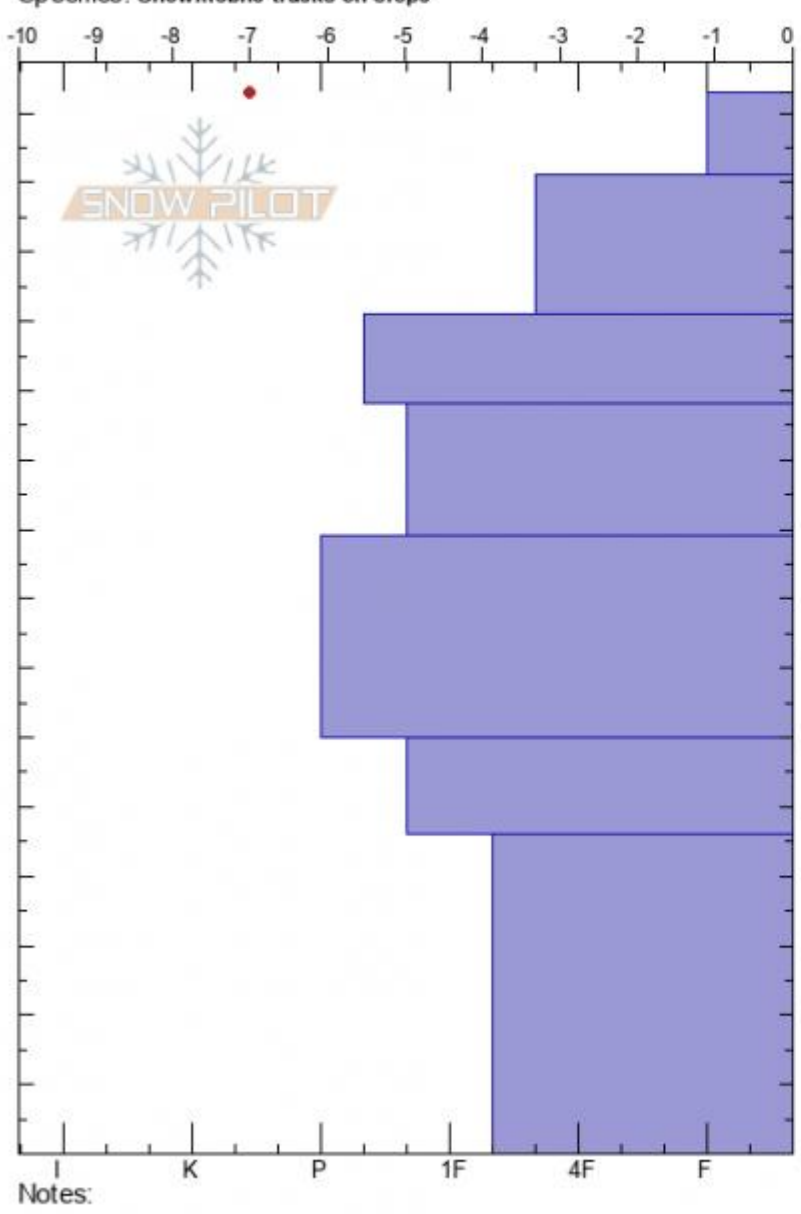

Mt. Abundance, S. end  
 Cooke City  
 MT  
 Elevation: 9191 ft  
 Aspect: 116°  
 Specifics: Snowmobile tracks on slope

Alex Marienthal  
 01/16/2022 - 2:40pm  
 Co-ord: 45.06612N, -110.01020W  
 Slope Angle: 27°  
 Wind Loading: previous

Stability: Good  
 Air Temperature: -5°C  
 Sky Cover: CLR  
 Precipitation: NO  
 Wind: S Calm

HS:153 Layer Notes:  
 PF: 35 60-46cm: Problematic layer

Form	Crystal Size	Moisture	$\rho$ kg/m <sup>3</sup>	Stability tests & Layer c
V	5			
/	0.3			
/	0.3			
•	0.1			
•	0.5			
•	0.5			
B	1			
B	2			

Notes:

Advisory Region  
 Cooke City  
 Longitude  
 -110.02W  
 Latitude  
 45.08N  
 Cooke City, 2022-01-16