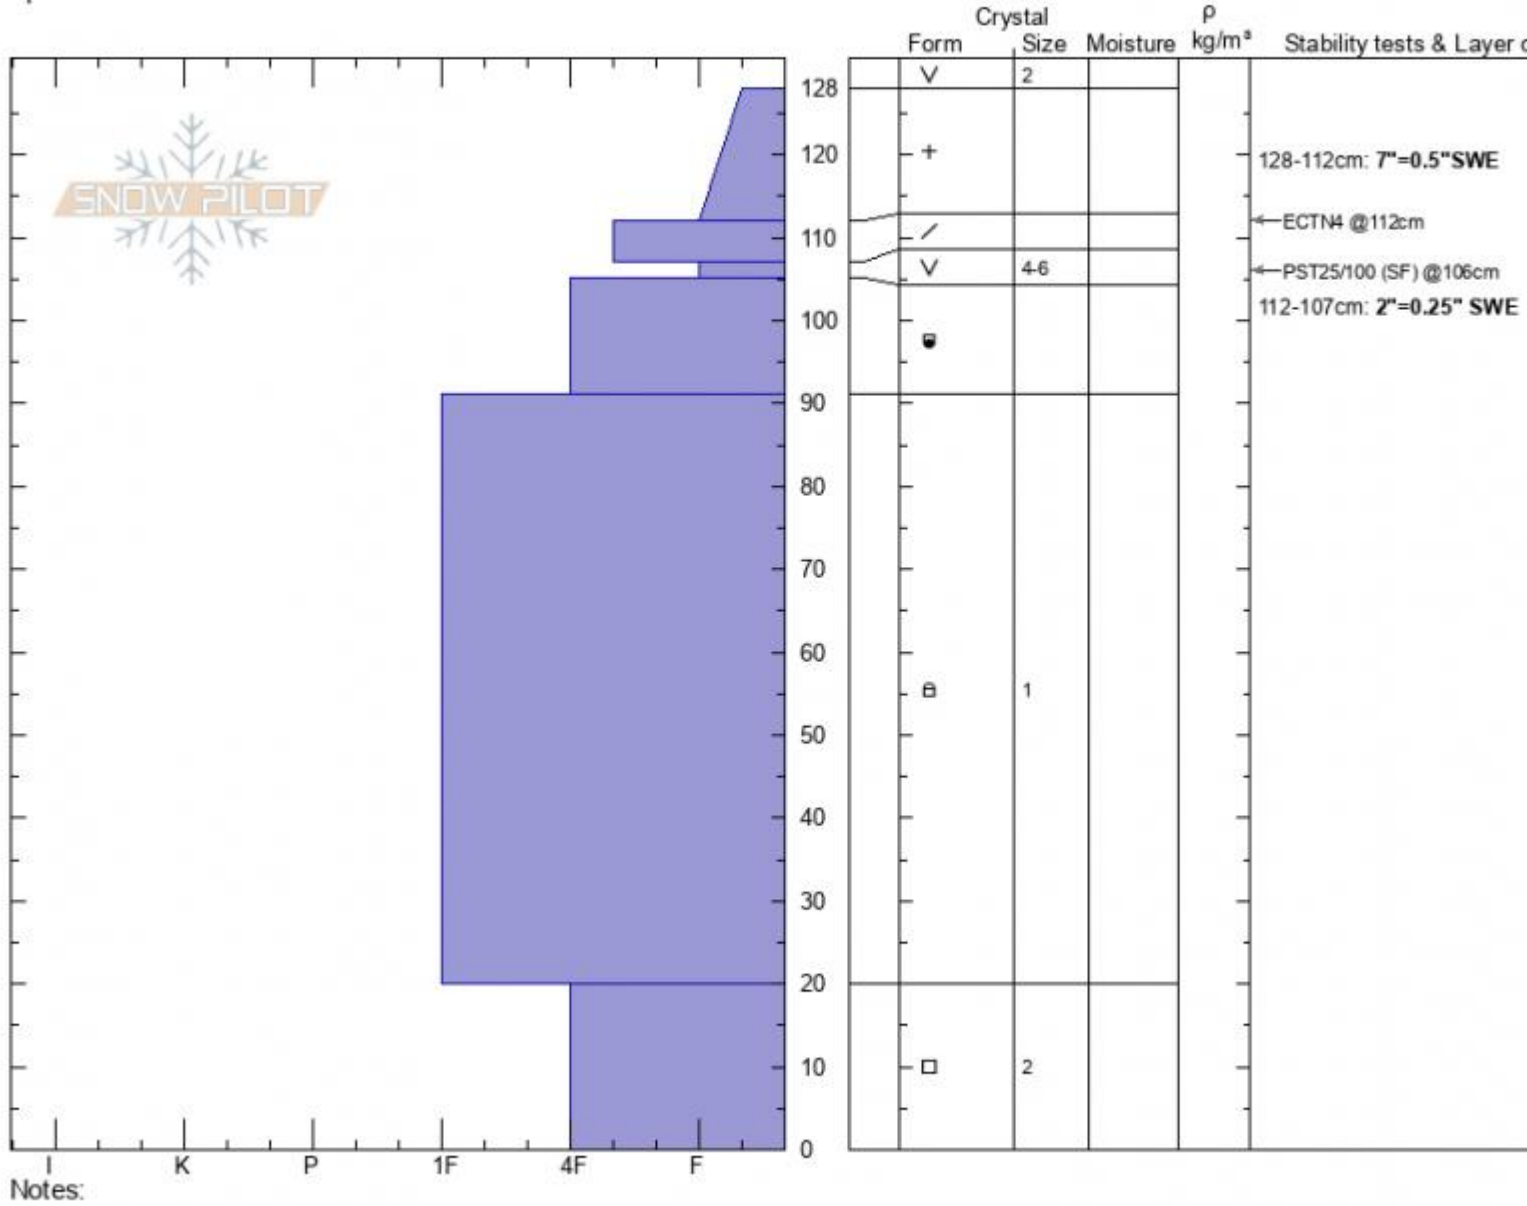

WildernessBndry, TFork
 Madison Range-S
 MT
 Elevation: 8780 ft
 Aspect: 250°
 Specifics:

Alex Marienthal
 01/22/2022 - 10:21am
 Co-ord: 44.97670N, -111.35962W
 Slope Angle: 25°
 Wind Loading:

Stability: **Good**
 Air Temperature: **-4.5°C**
 Sky Cover: **BKN**
 Precipitation: **NO**
 Wind: **N Calm**

HS:128
 PF:40
 Layer Notes:
 128-112cm: 7"=0.5"SWE
 112-107cm: 2"=0.25" SWE
 107-105cm: Problematic layer

Advisory Region
 Southern Madison
 Longitude
 -111.27W
 Latitude
 45.06N
 Southern Madison, 2022-01-22