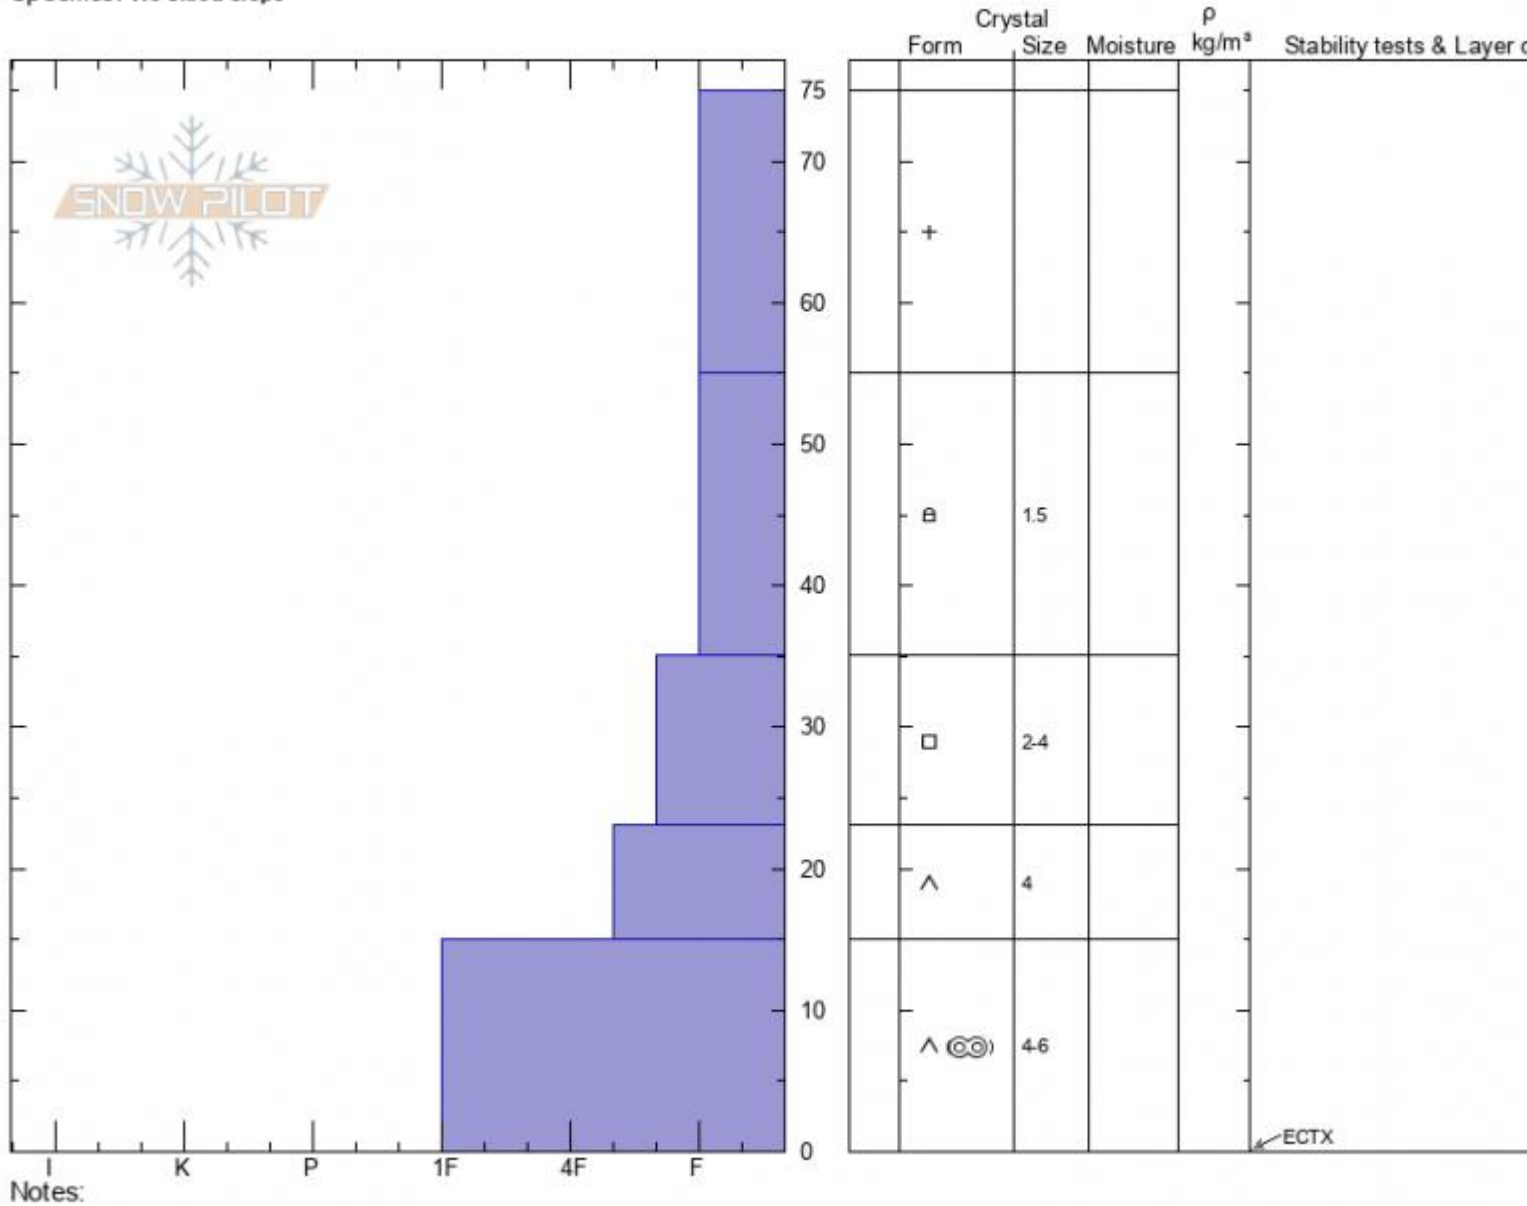

Mt. Wheeler #1
Gallatin Range-N
MT
 Elevation: **8100 ft**
 Aspect: **100°**
 Specifics: **We skied slope**

Ian Hoyer
01/25/2022 - 11:00am
 Co-ord: **45.50192N, -111.07660W**
 Slope Angle: **28°**
 Wind Loading: **no**

Stability: **Good**
 Air Temperature:
 Sky Cover: **OVC**
 Precipitation: **NO**
 Wind: **Calm**

HS: **75** Layer Notes:
 PF: **70** 23-15cm: **Problematic layer**
 PS: **35**

Advisory Region
 Northern Gallatin
 Longitude
 -111.08W
 Latitude
 45.51N
 Northern Gallatin, 2022-01-25