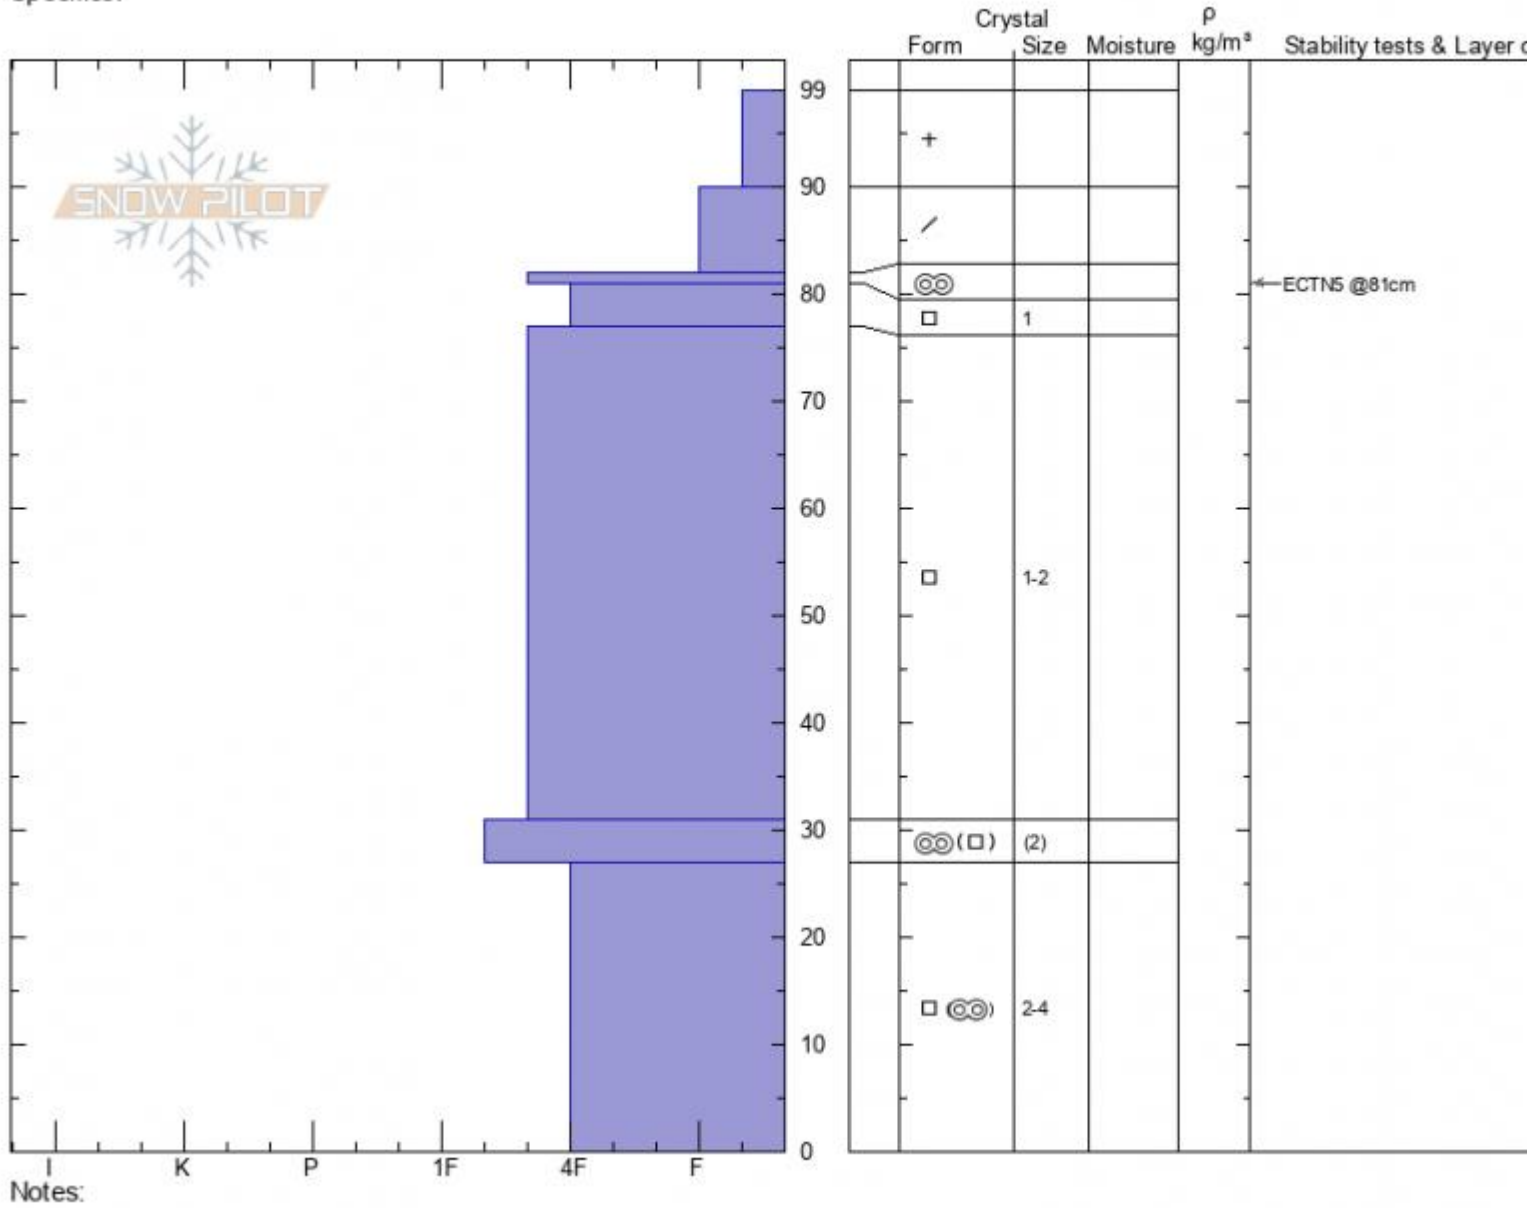

Mt. Ellis Ridgeline
Gallatin Range-N
MT
 Elevation: **7800 ft**
 Aspect: **75°**
 Specifics:

Ian Hoyer
01/27/2022 - 11:00am
 Co-ord: **45.58432N, -110.95830W**
 Slope Angle: **30°**
 Wind Loading: **no**

Stability: **Very Good**
 Air Temperature:
 Sky Cover: **CLR**
 Precipitation: **NO**
 Wind: **Calm**

HS:**99** Layer Notes:
 PF:**99** 27-0cm: **Problematic layer**
 PS:**15**

Advisory Region
 Northern Gallatin
 Longitude
 -110.96W
 Latitude
 45.58N
 Northern Gallatin, 2022-01-27