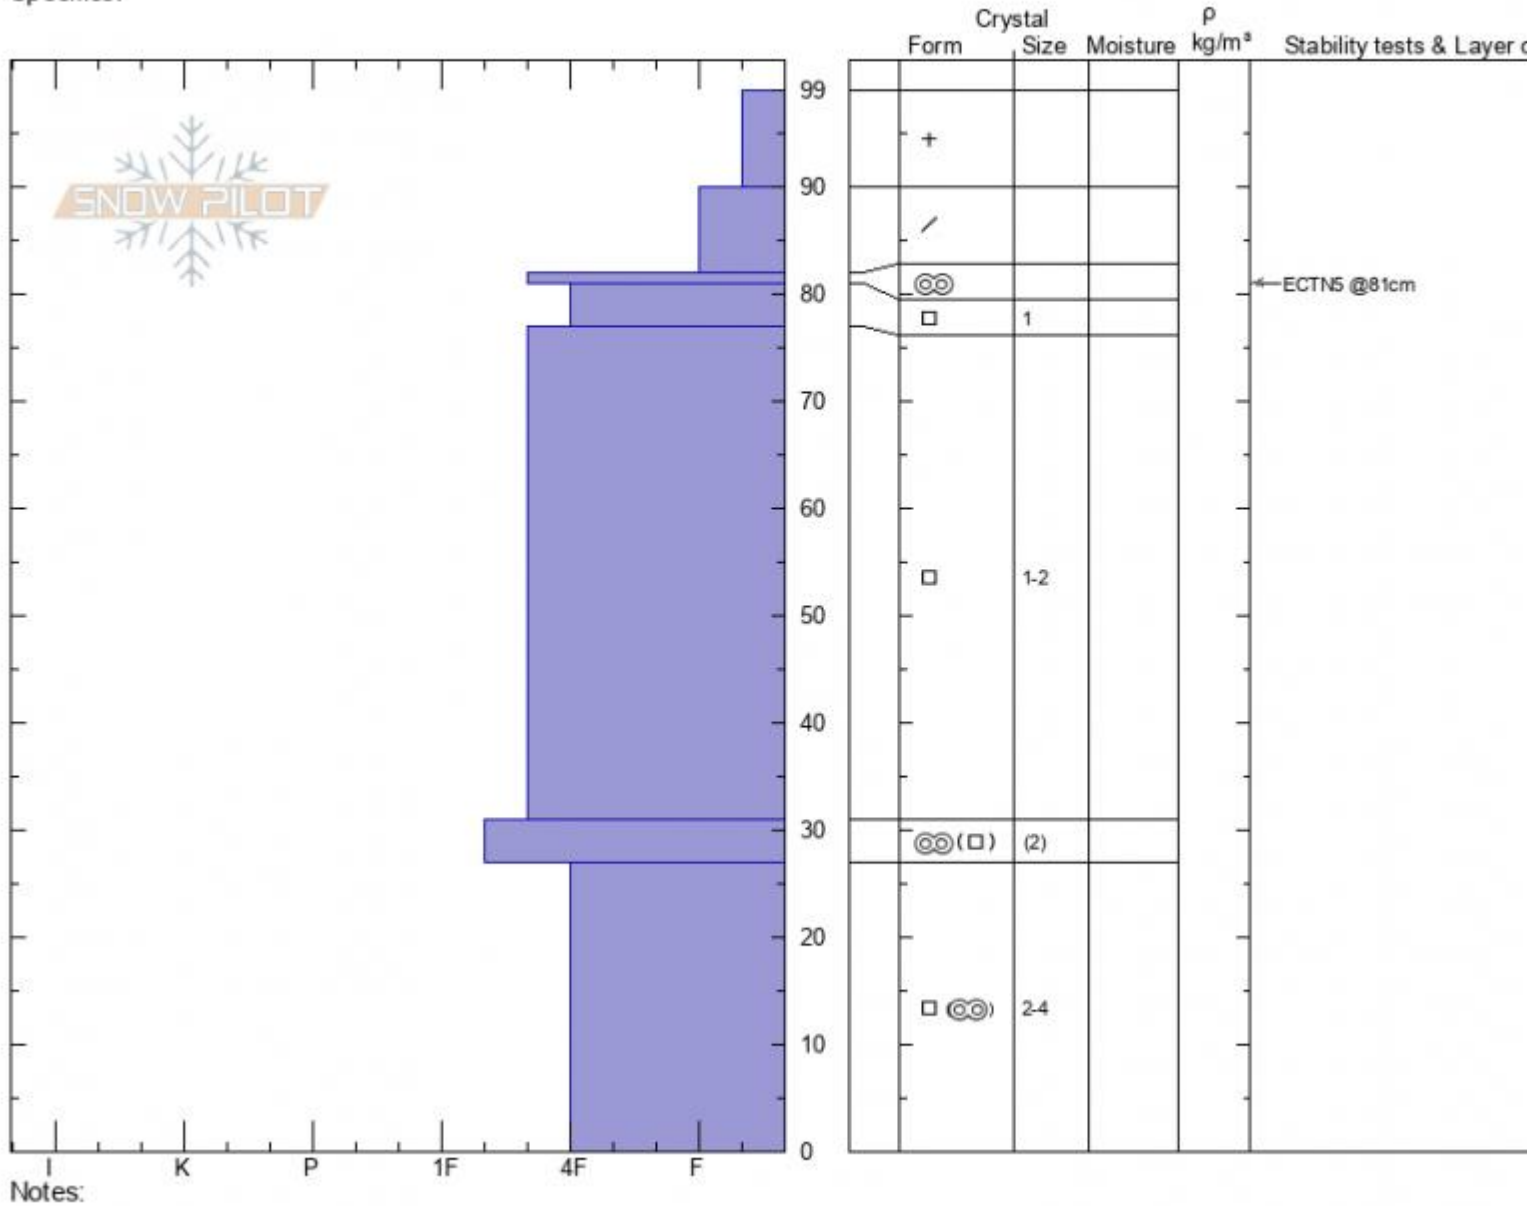

**Mt. Ellis Ridgeline**  
**Gallatin Range-N**  
**MT**  
 Elevation: **7800 ft**  
 Aspect: **75°**  
 Specifics:

**Ian Hoyer**  
**01/27/2022 - 11:00am**  
 Co-ord: **45.58432N, -110.95830W**  
 Slope Angle: **30°**  
 Wind Loading: **no**

Stability: **Very Good**  
 Air Temperature:  
 Sky Cover: **CLR**  
 Precipitation: **NO**  
 Wind: **Calm**

HS:**99**    Layer Notes:  
 PF:**99**    27-0cm: **Problematic layer**  
 PS:**15**

Advisory Region  
 Northern Gallatin  
 Longitude  
 -110.96W  
 Latitude  
 45.58N  
 Northern Gallatin, 2022-01-27