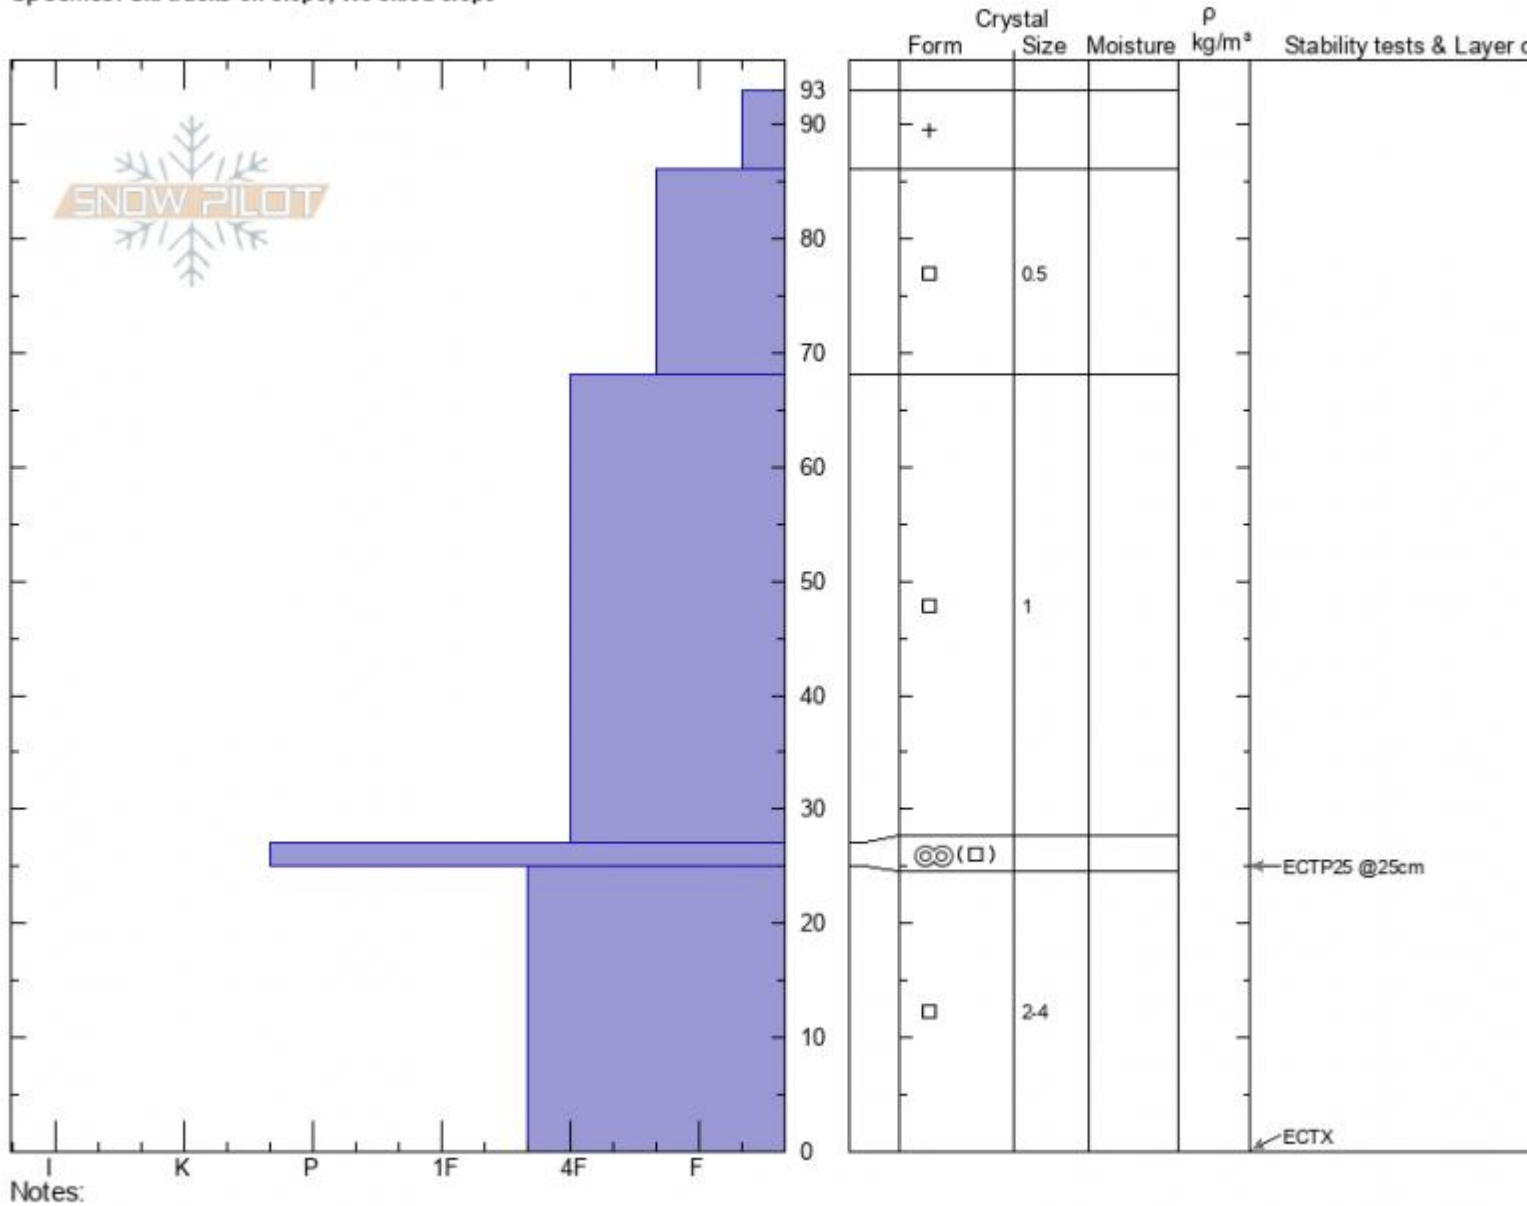

Mt. Ellis Burn
Gallatin Range-N
MT
 Elevation: **8300 ft**
 Aspect: **65°**
 Specifics: **Ski tracks on slope; We skied slope**

Ian Hoyer
01/27/2022 - 12:45pm
 Co-ord: **45.57790N, -110.95427W**
 Slope Angle: **25°**
 Wind Loading: **no**

Stability: **Very Good**
 Air Temperature:
 Sky Cover: **CLR**
 Precipitation: **NO**
 Wind: **Calm**

HS: **93**
 PF: **90**
 PS: **15**
 Layer Notes:
 25-0cm: **Problematic layer**

Advisory Region
 Northern Gallatin
 Longitude
 -110.96W
 Latitude
 45.58N
 Northern Gallatin, 2022-01-27