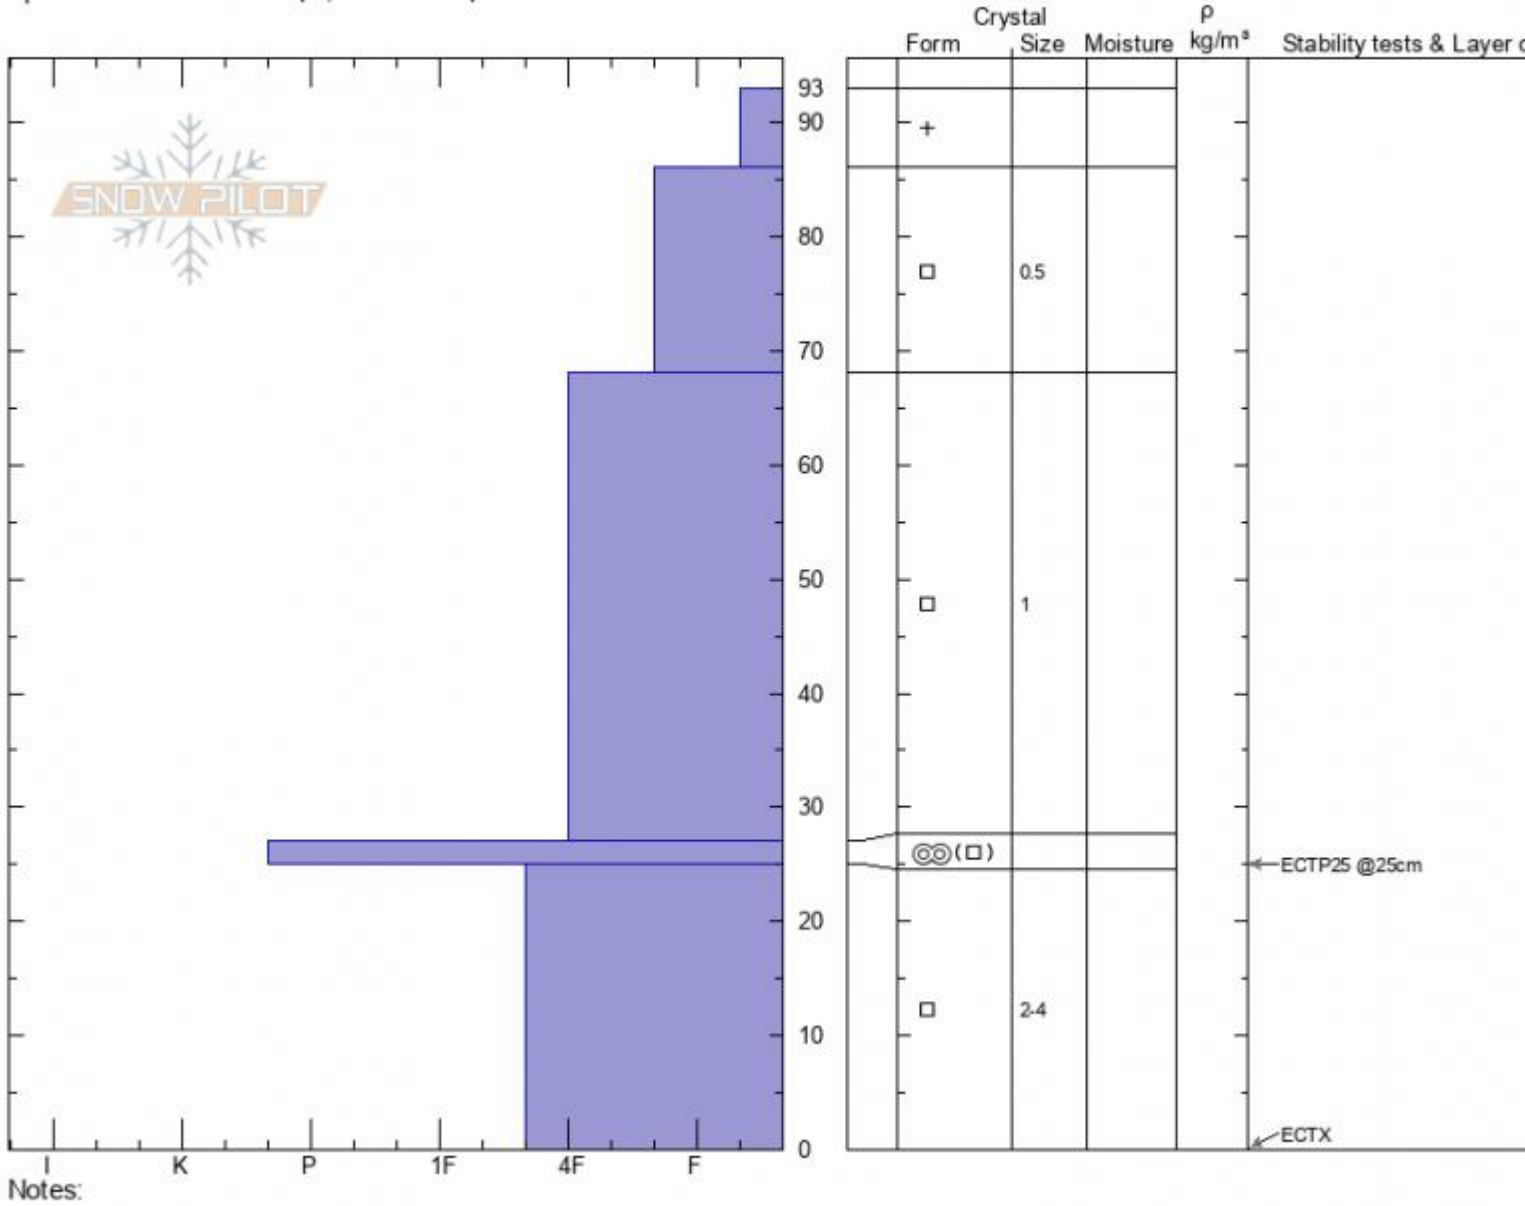

Mt. Ellis Burn
Gallatin Range-N
MT
 Elevation: **8300 ft**
 Aspect: **65°**
 Specifics: **Ski tracks on slope; We skied slope**

Ian Hoyer
01/27/2022 - 12:45pm
 Co-ord: **45.57790N, -110.95427W**
 Slope Angle: **25°**
 Wind Loading: **no**

Stability: **Very Good**
 Air Temperature:
 Sky Cover: **CLR**
 Precipitation: **NO**
 Wind: **Calm**

HS: **93** Layer Notes:
 PF: **90** 25-0cm: **Problematic layer**
 PS: **15**

Advisory Region
 Northern Gallatin
 Longitude
 -110.96W
 Latitude
 45.58N
 Northern Gallatin, 2022-01-27