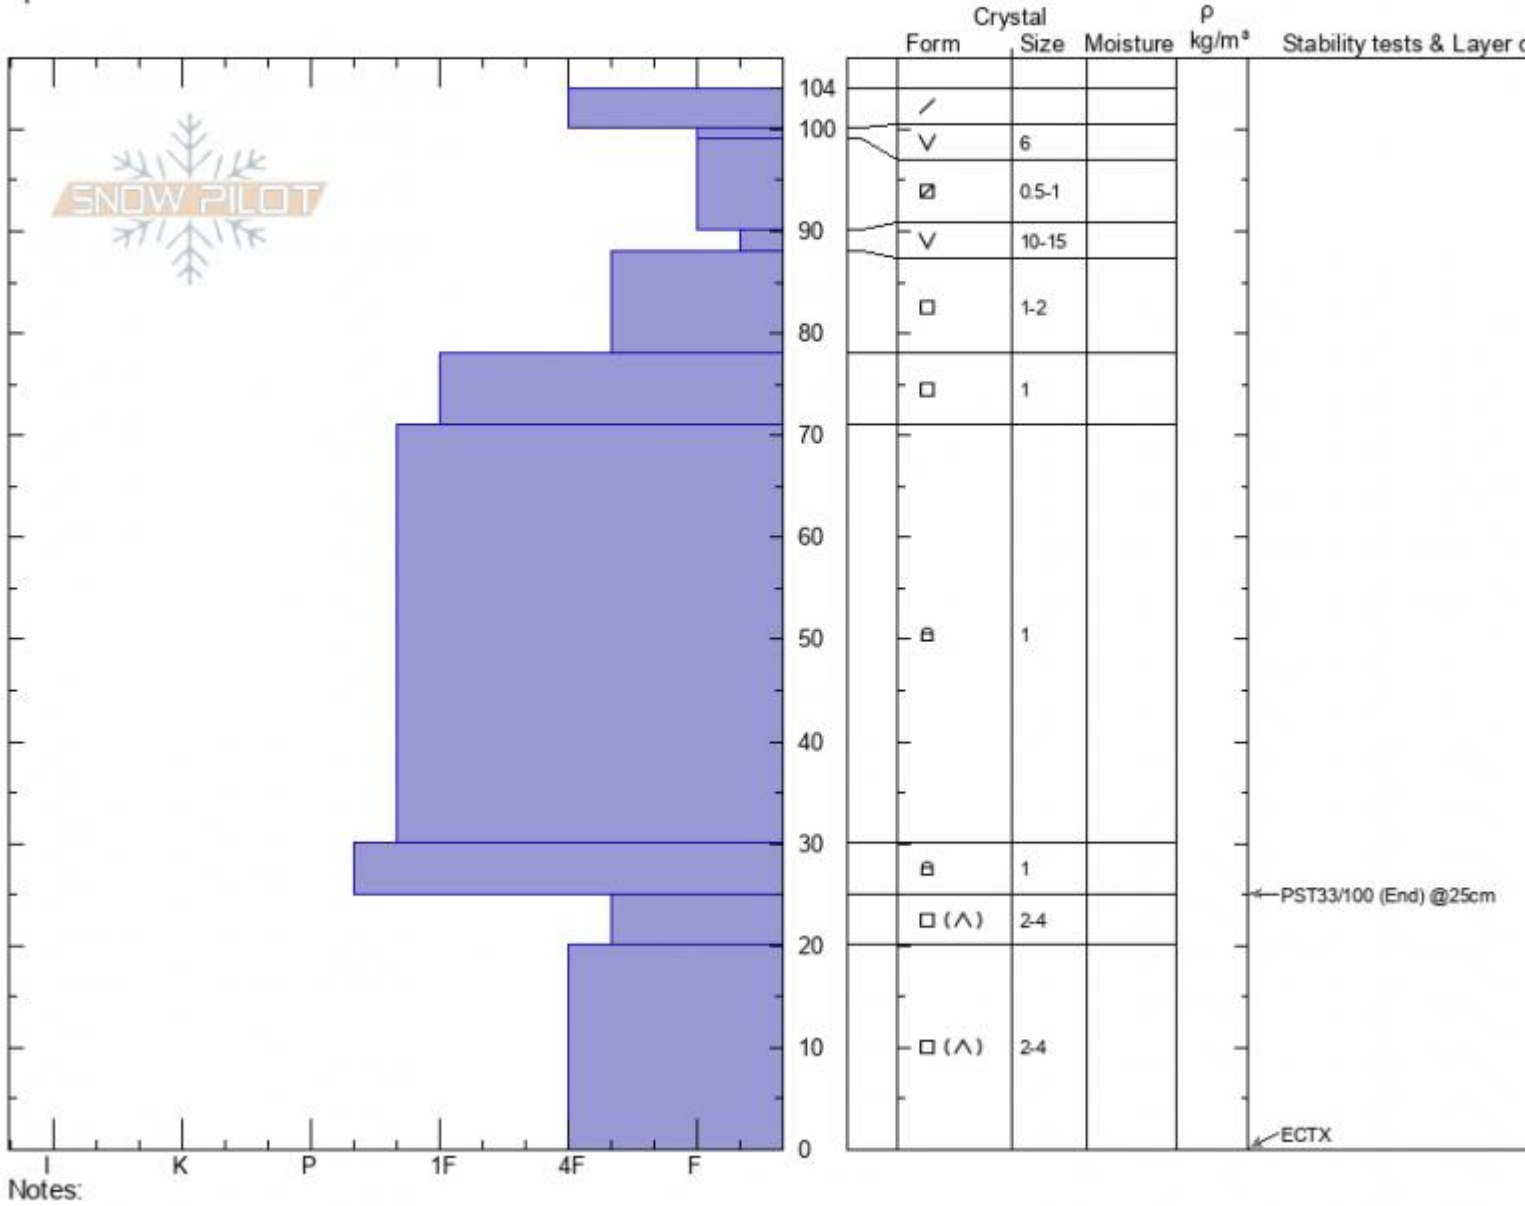

Ski Hill
Lionhead Range
MT
 Elevation: **8156 ft**
 Aspect: **90°**
 Specifics:

Hannah Marshall
01/29/2022 - 10:40am
 Co-ord: **44.70367N, -111.29853W**
 Slope Angle: **30°**
 Wind Loading:

Stability:
 Air Temperature:
 Sky Cover: **FEW**
 Precipitation: **NO**
 Wind: **Calm**

HS:104 Layer Notes:

Advisory Region
 Lionhead Range
 Longitude
 -111.29W
 Latitude
 44.70N
 Lionhead Range, 2022-01-29