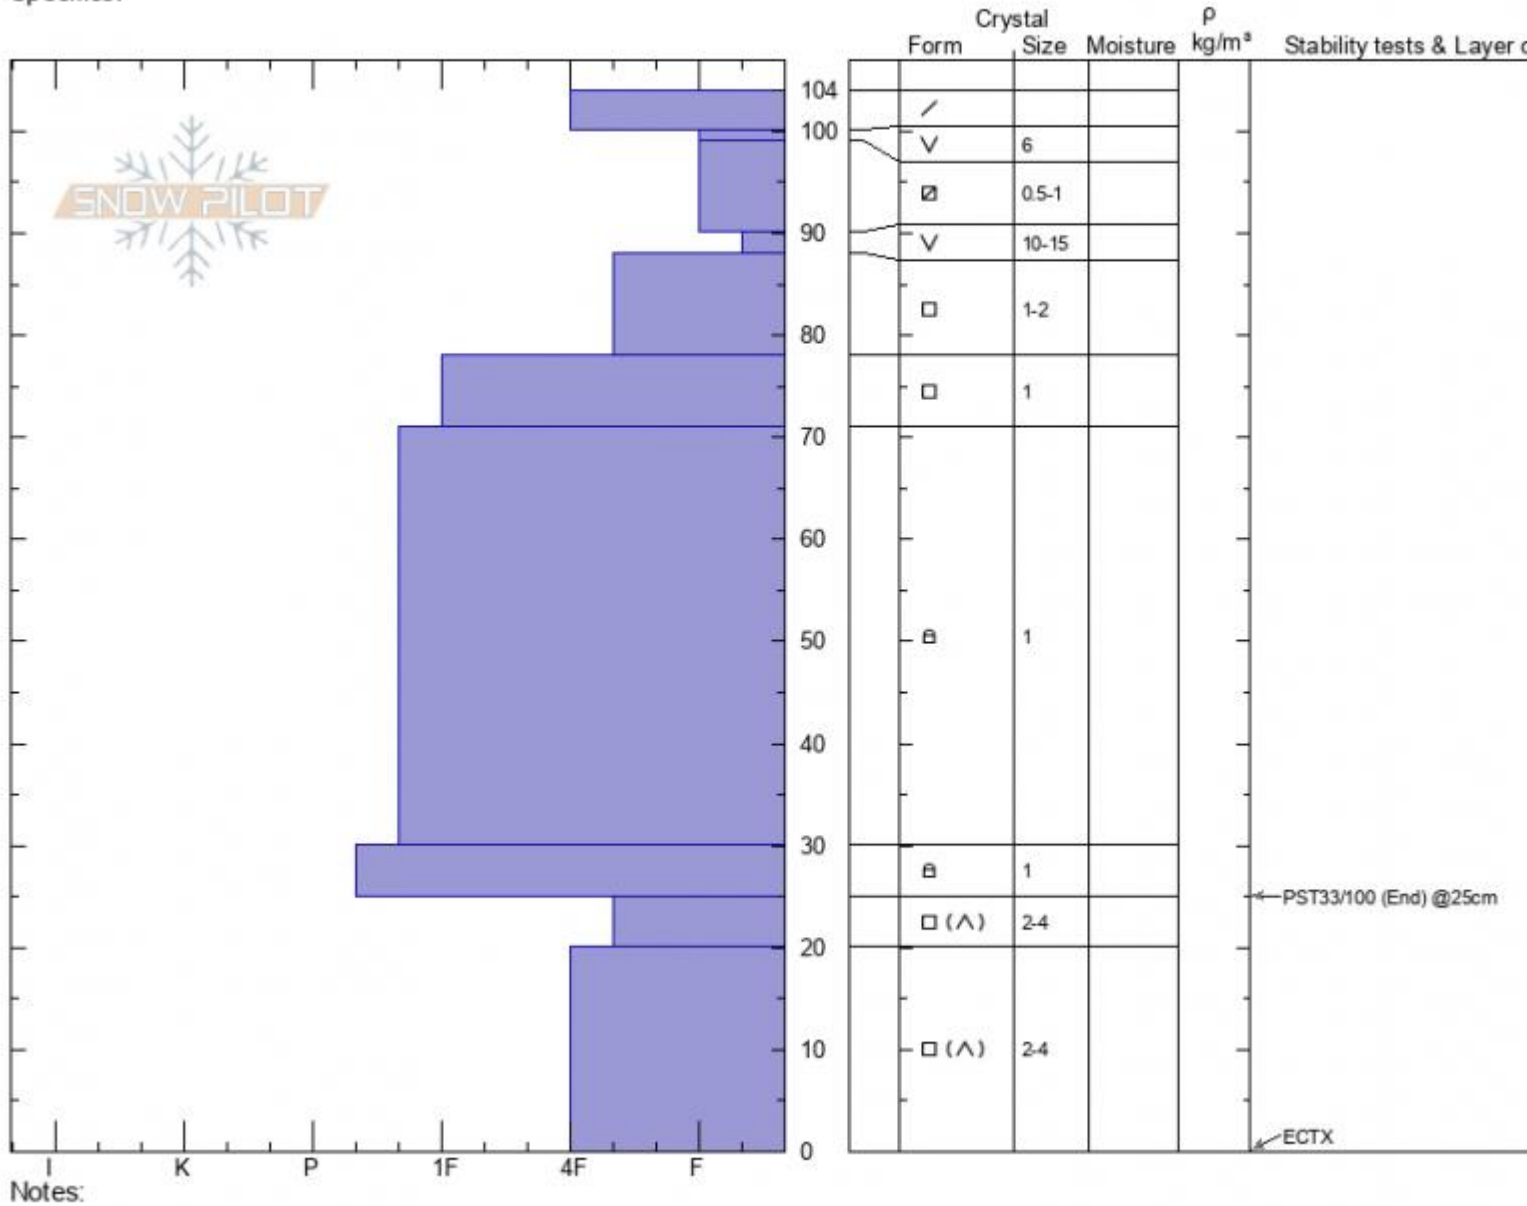

**Ski Hill**  
**Lionhead Range**  
**MT**  
 Elevation: **8156 ft**  
 Aspect: **90°**  
 Specifics:

**Hannah Marshall**  
**01/29/2022 - 10:40am**  
 Co-ord: **44.70367N, -111.29853W**  
 Slope Angle: **30°**  
 Wind Loading:

Stability:  
 Air Temperature:  
 Sky Cover: **FEW**  
 Precipitation: **NO**  
 Wind: **Calm**

HS:104 Layer Notes:

Advisory Region  
 Lionhead Range  
 Longitude  
 -111.29W  
 Latitude  
 44.70N  
 Lionhead Range, 2022-01-29