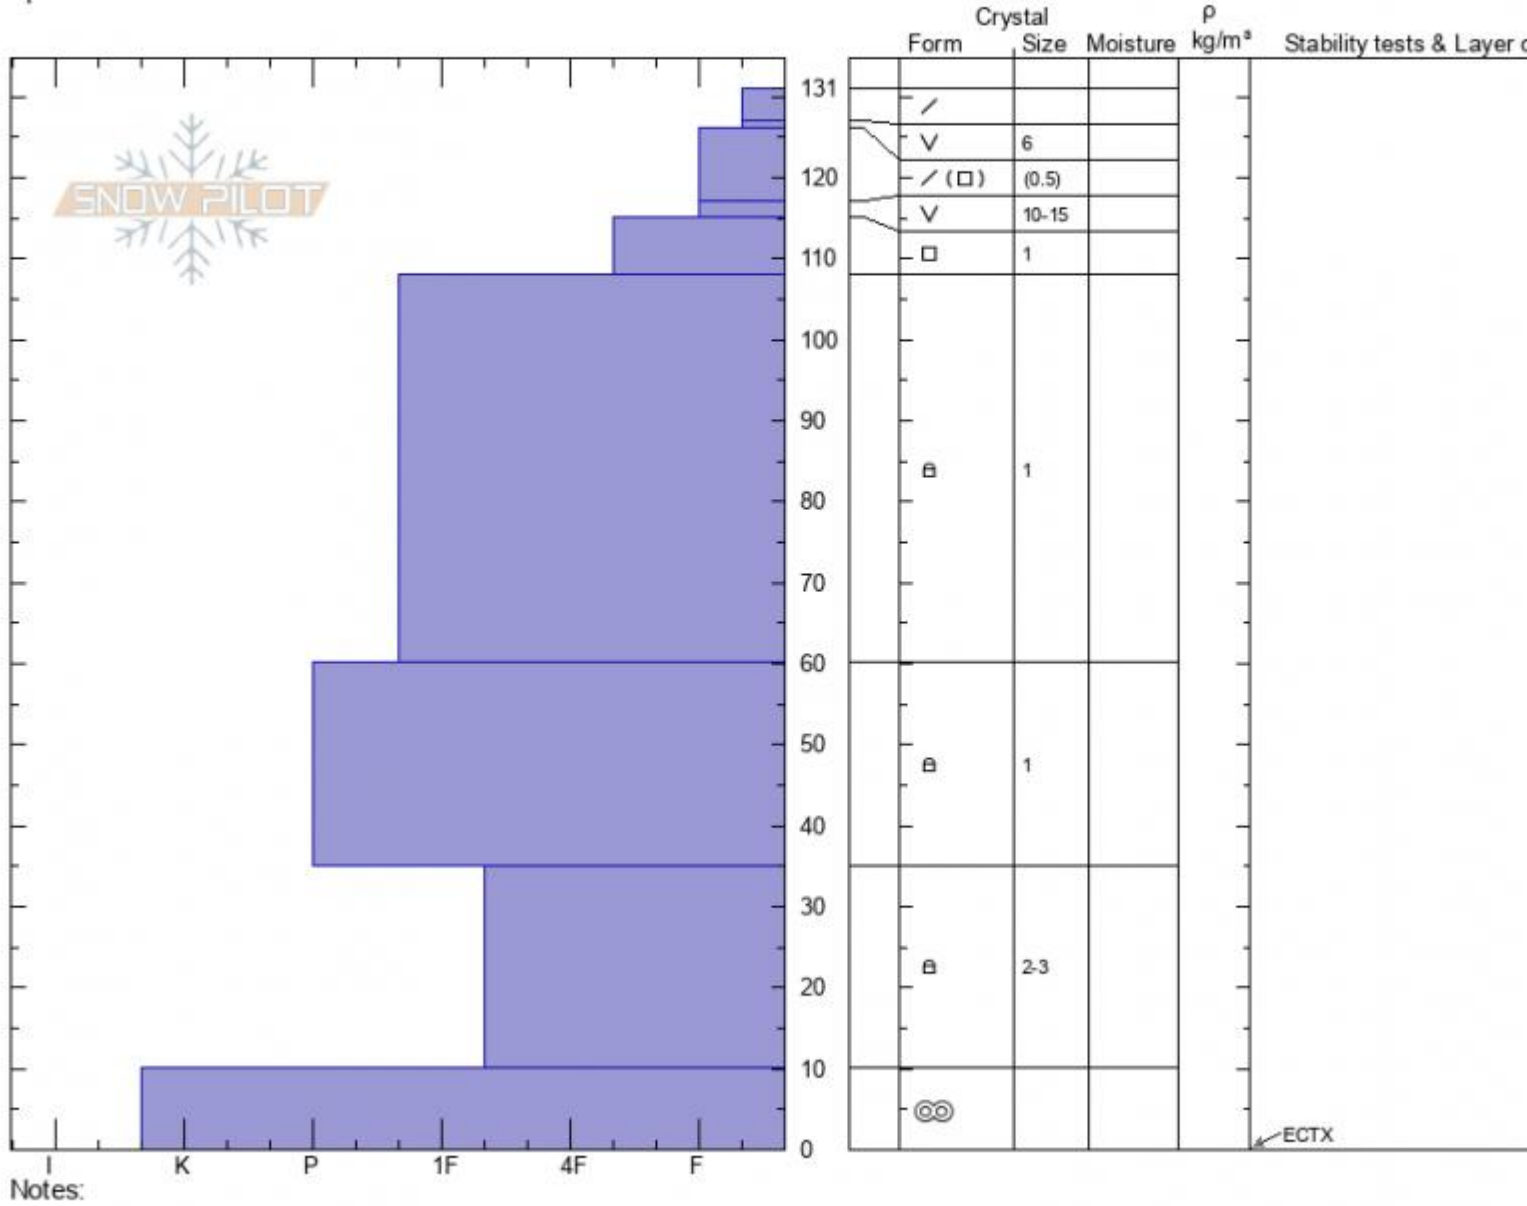

Weather Station
Lionhead Range
MT
 Elevation: **8718 ft**
 Aspect: **330°**
 Specifics:

Hannah Marshall
01/29/2022 - 11:37 am
 Co-ord: **44.71014N, -111.32459W**
 Slope Angle:
 Wind Loading:

Stability:
 Air Temperature:
 Sky Cover: **FEW**
 Precipitation: **NO**
 Wind: **Calm**

HS:131 Layer Notes:
PF:20

Advisory Region
 Lionhead Range
 Longitude
 -111.33W
 Latitude
 44.71N
 Lionhead Range, 2022-01-29