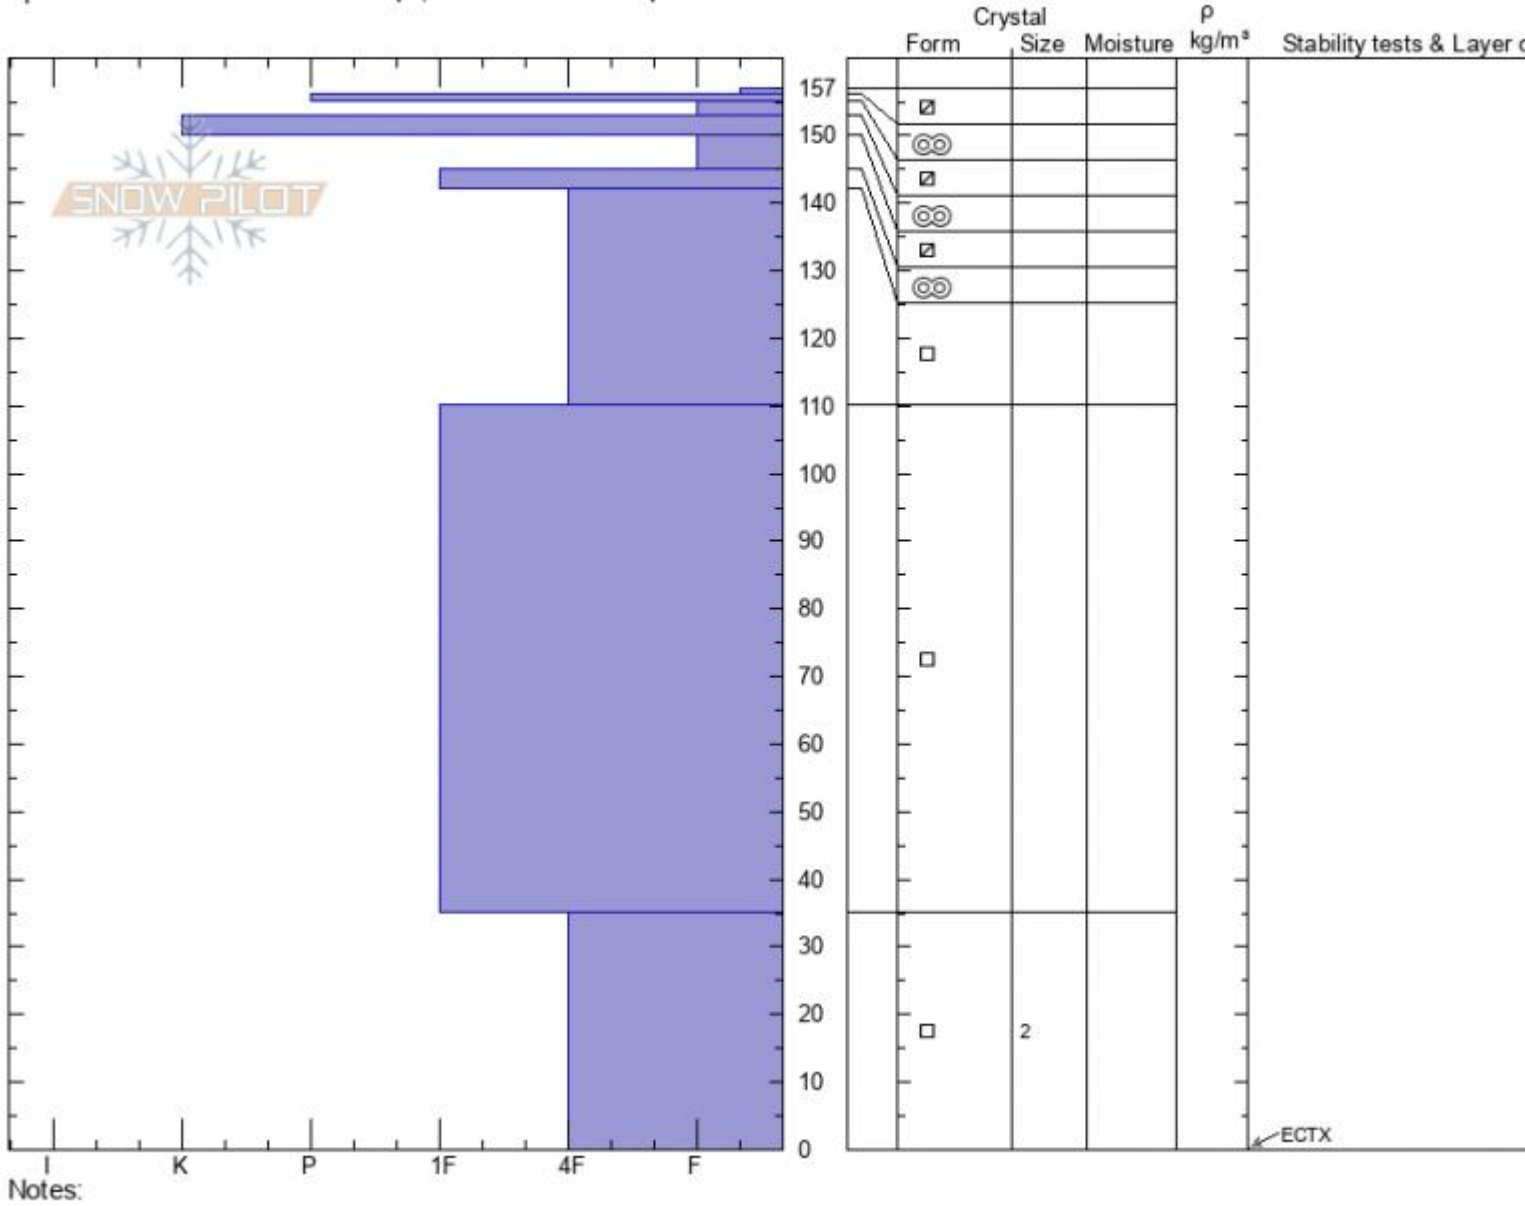

Scotch Bonnet Shoulder Ian Hoyer
Cooke City **01/30/2022 - 9:00am**
MT **Co-ord: 45.06999N, -109.94239W**
Elevation: 9700 ft **Slope Angle: 28°**
Aspect: 155° **Wind Loading: no**
Specifics: Snowmobile tracks on slope; We snowmobiled slope

Stability: Good
Air Temperature:
Sky Cover: BKN
Precipitation: NO
Wind: Calm

HS:157 **Layer Notes:**
PF: 30 **150-145cm: Problematic layer**

Advisory Region
 Cooke City
 Longitude
 -109.95W
 Latitude
 45.07N
 Cooke City, 2022-02-01