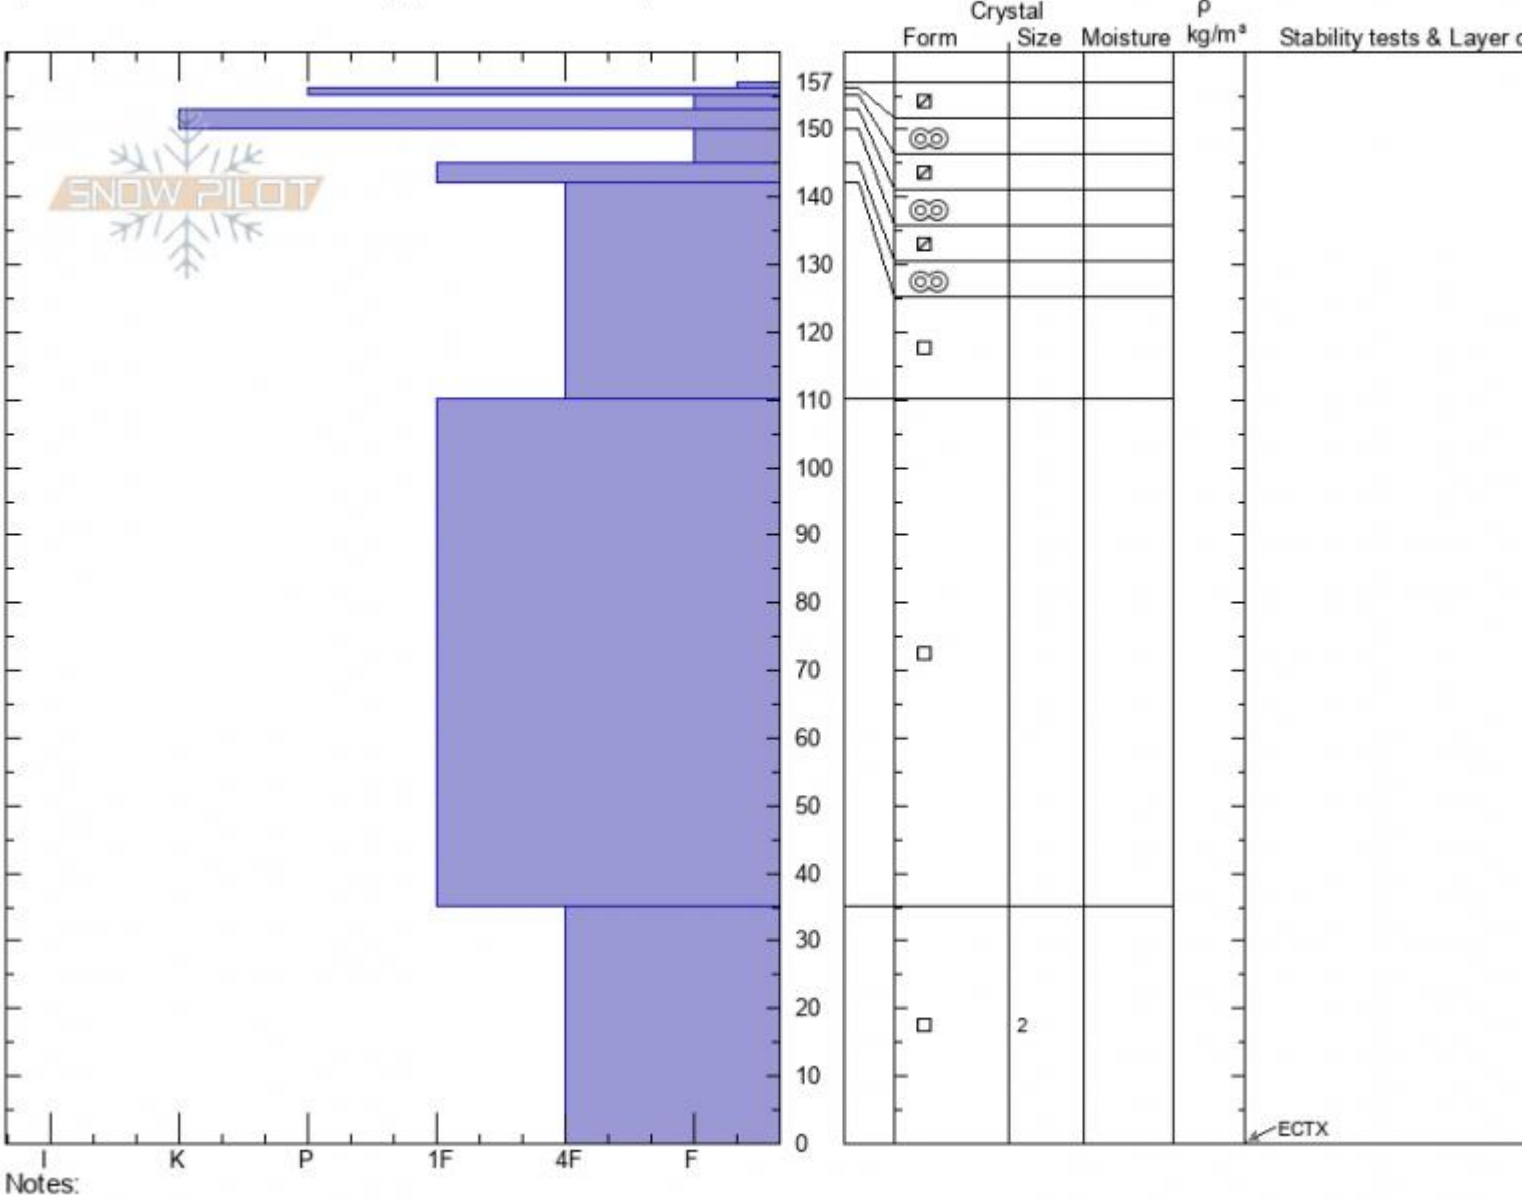

Scotch Bonnet Shoulder Ian Hoyer
Cooke City 01/30/2022 - 9:00am
MT Co-ord: 45.06999N, -109.94239W
 Elevation: 9700 ft Slope Angle: 28°
 Aspect: 155° Wind Loading: no
 Specifics: Snowmobile tracks on slope; We snowmobiled slope

Stability: **Good**
 Air Temperature:
 Sky Cover: **BKN**
 Precipitation: **NO**
 Wind: **Calm**

HS:157 Layer Notes:
 PF:30 150-145cm: Problematic layer

Advisory Region
 Cooke City
 Longitude
 -109.95W
 Latitude
 45.07N
 Cooke City, 2022-02-01