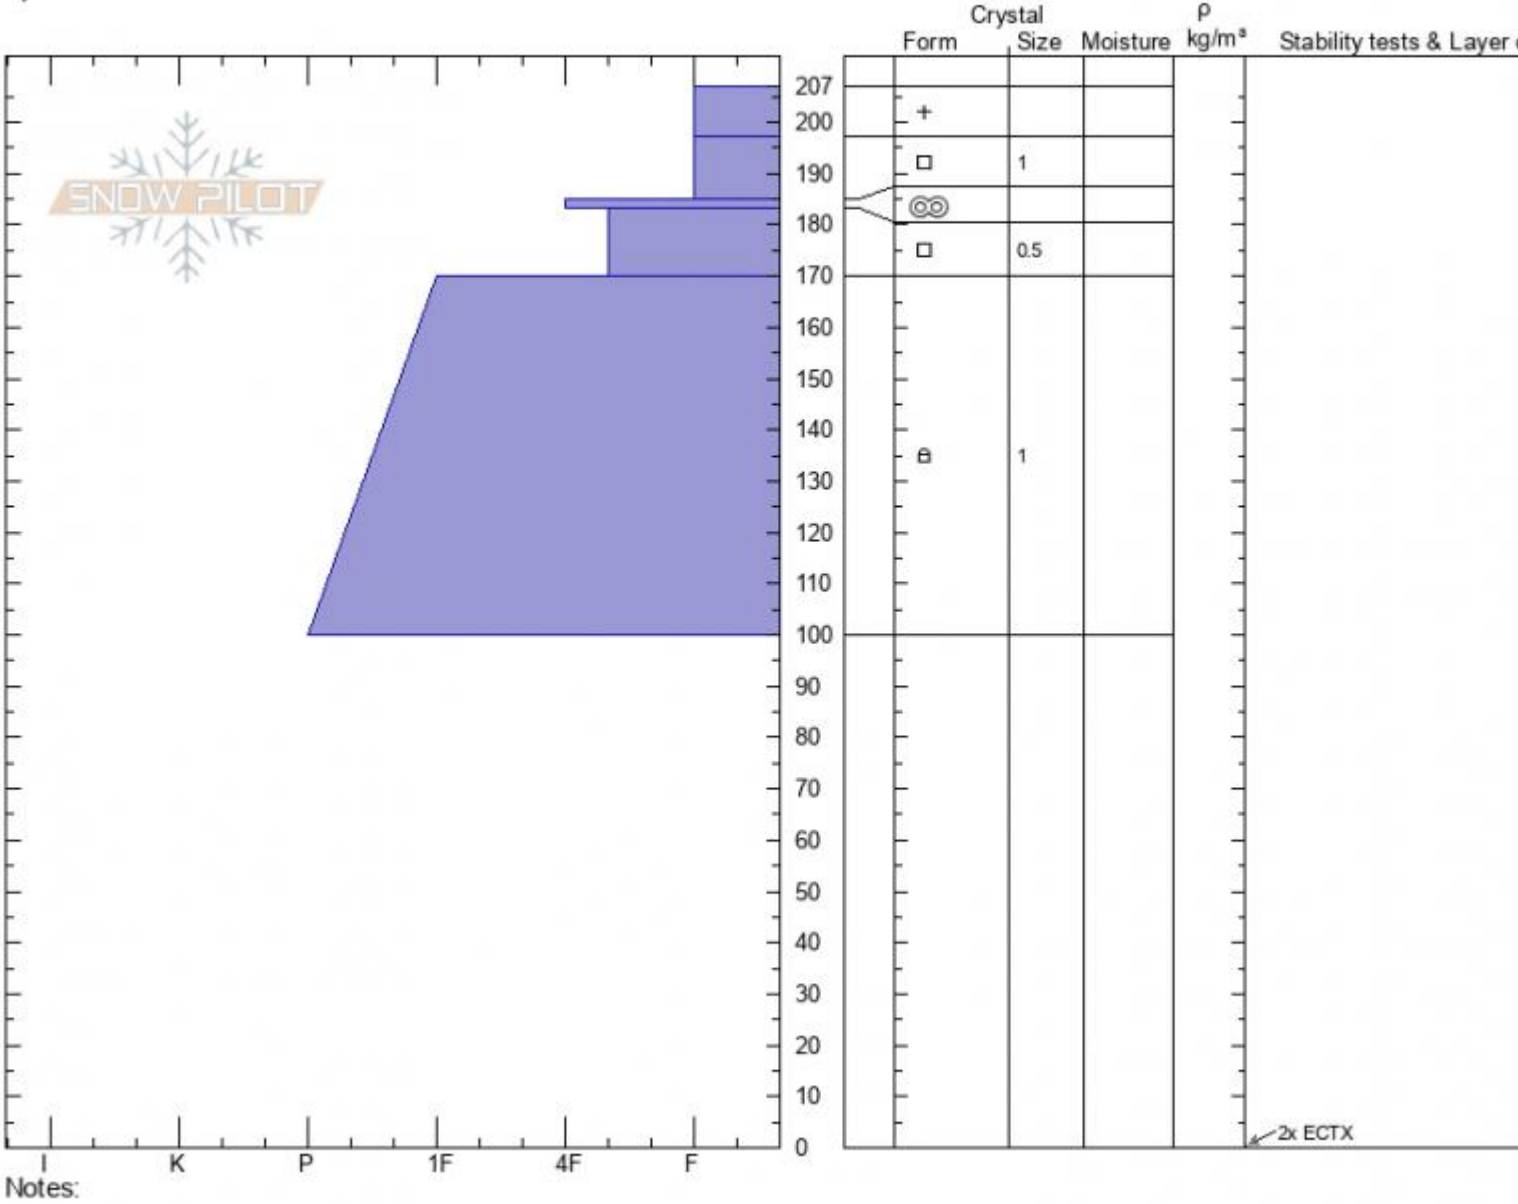

TepeeBasin WidrnsBndry Alex Marienthal
Madison Range-S 02/03/2022 - 11:30am
MT Co-ord: **44.91434N, -111.18850W**
 Elevation: **9567 ft** Slope Angle: **24°**
 Aspect: **15°** Wind Loading:
 Specifics:

Stability: **Good**
 Air Temperature:
 Sky Cover: **SCT**
 Precipitation: **NO**
 Wind:

HS:207 Layer Notes:
 197-185cm: **Problematic layer**

Advisory Region
 Southern Madison
 Longitude
 -111.19W
 Latitude
 44.90N
 Southern Madison, 2022-02-04