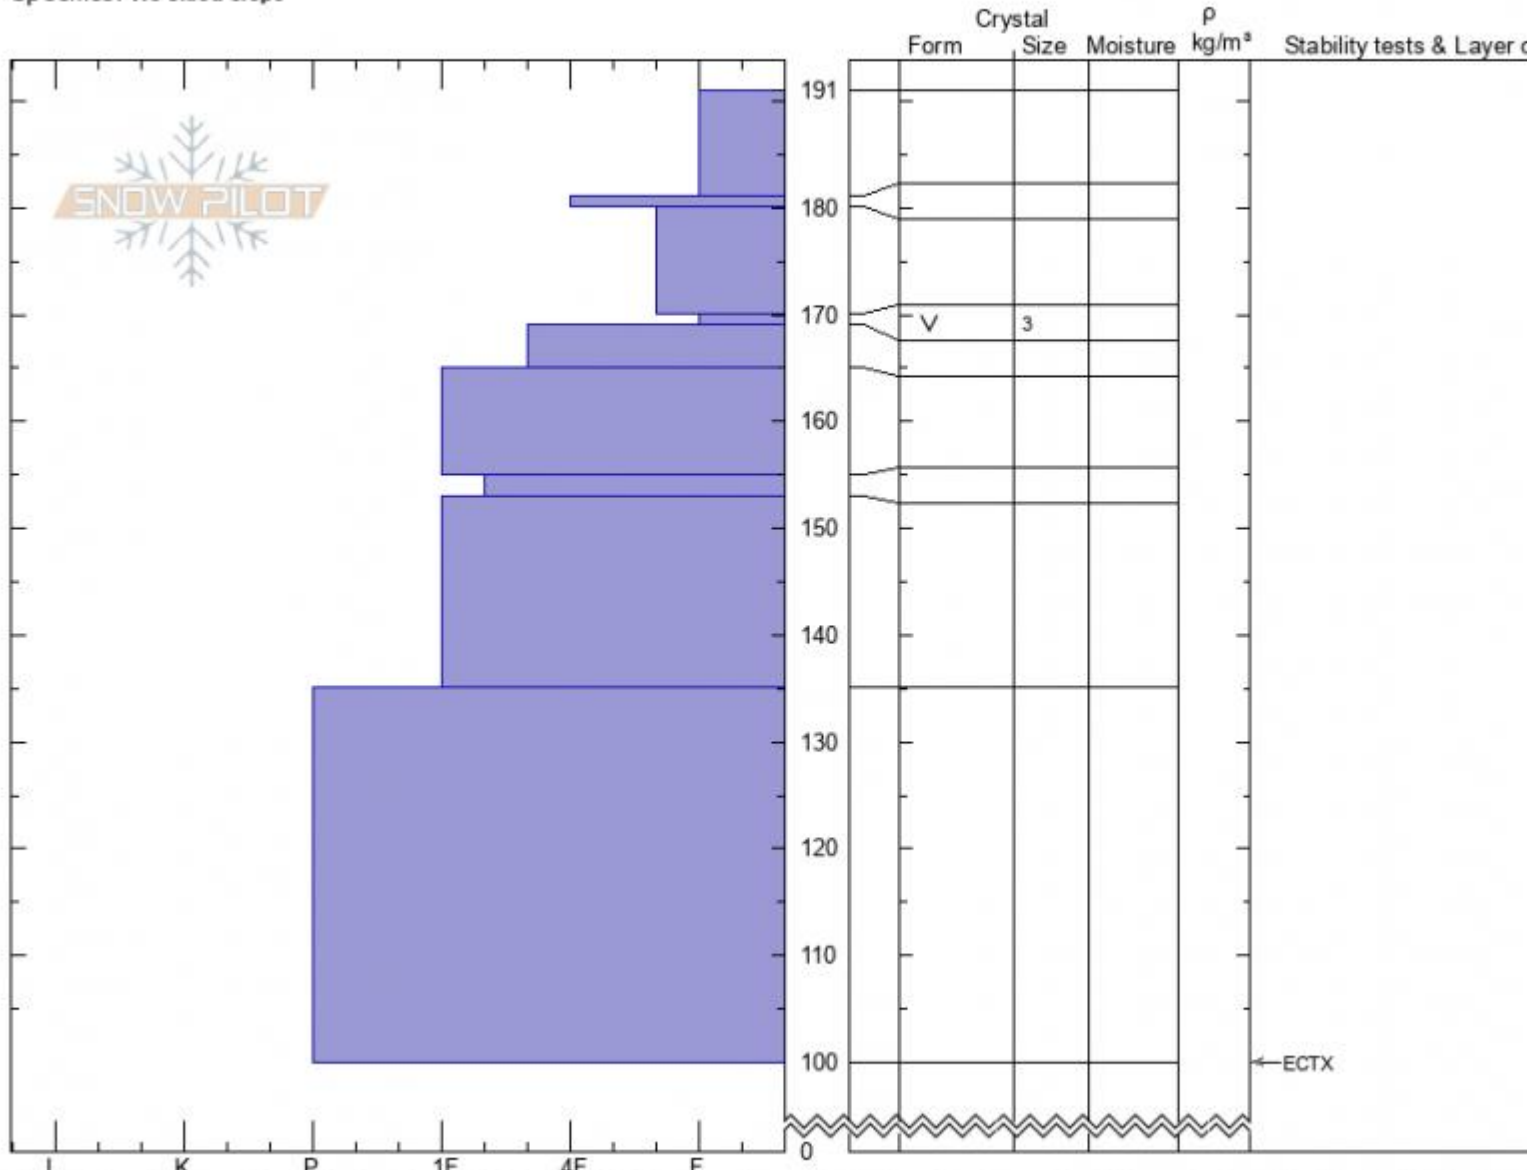

west Meridian  
 Beartooths  
 MT  
 Elevation: 9969 ft  
 Aspect: 240°  
 Specifics: We skied slope

Beau Fredlund  
 02/03/2022 - 11:30am  
 Co-ord: 45.02568N, -110.00531E  
 Slope Angle: 31°  
 Wind Loading:

Stability:  
 Air Temperature:  
 Sky Cover:  
 Precipitation:  
 Wind:

HS:191 Layer Notes:  
 170-169cm: Problematic layer

Notes: Localized cracking of the fresh wind drifts over SH. We also observed a fresh avalanche on the NW aspect of Meridian Peak. It looked to be... and involve relatively large amounts of snow- though we couldn't quite see a crown due to our vantage point.

Advisory Region  
 Cooke City  
 Longitude  
 -110.00W  
 Latitude  
 45.03N  
 Cooke City, 2022-02-05