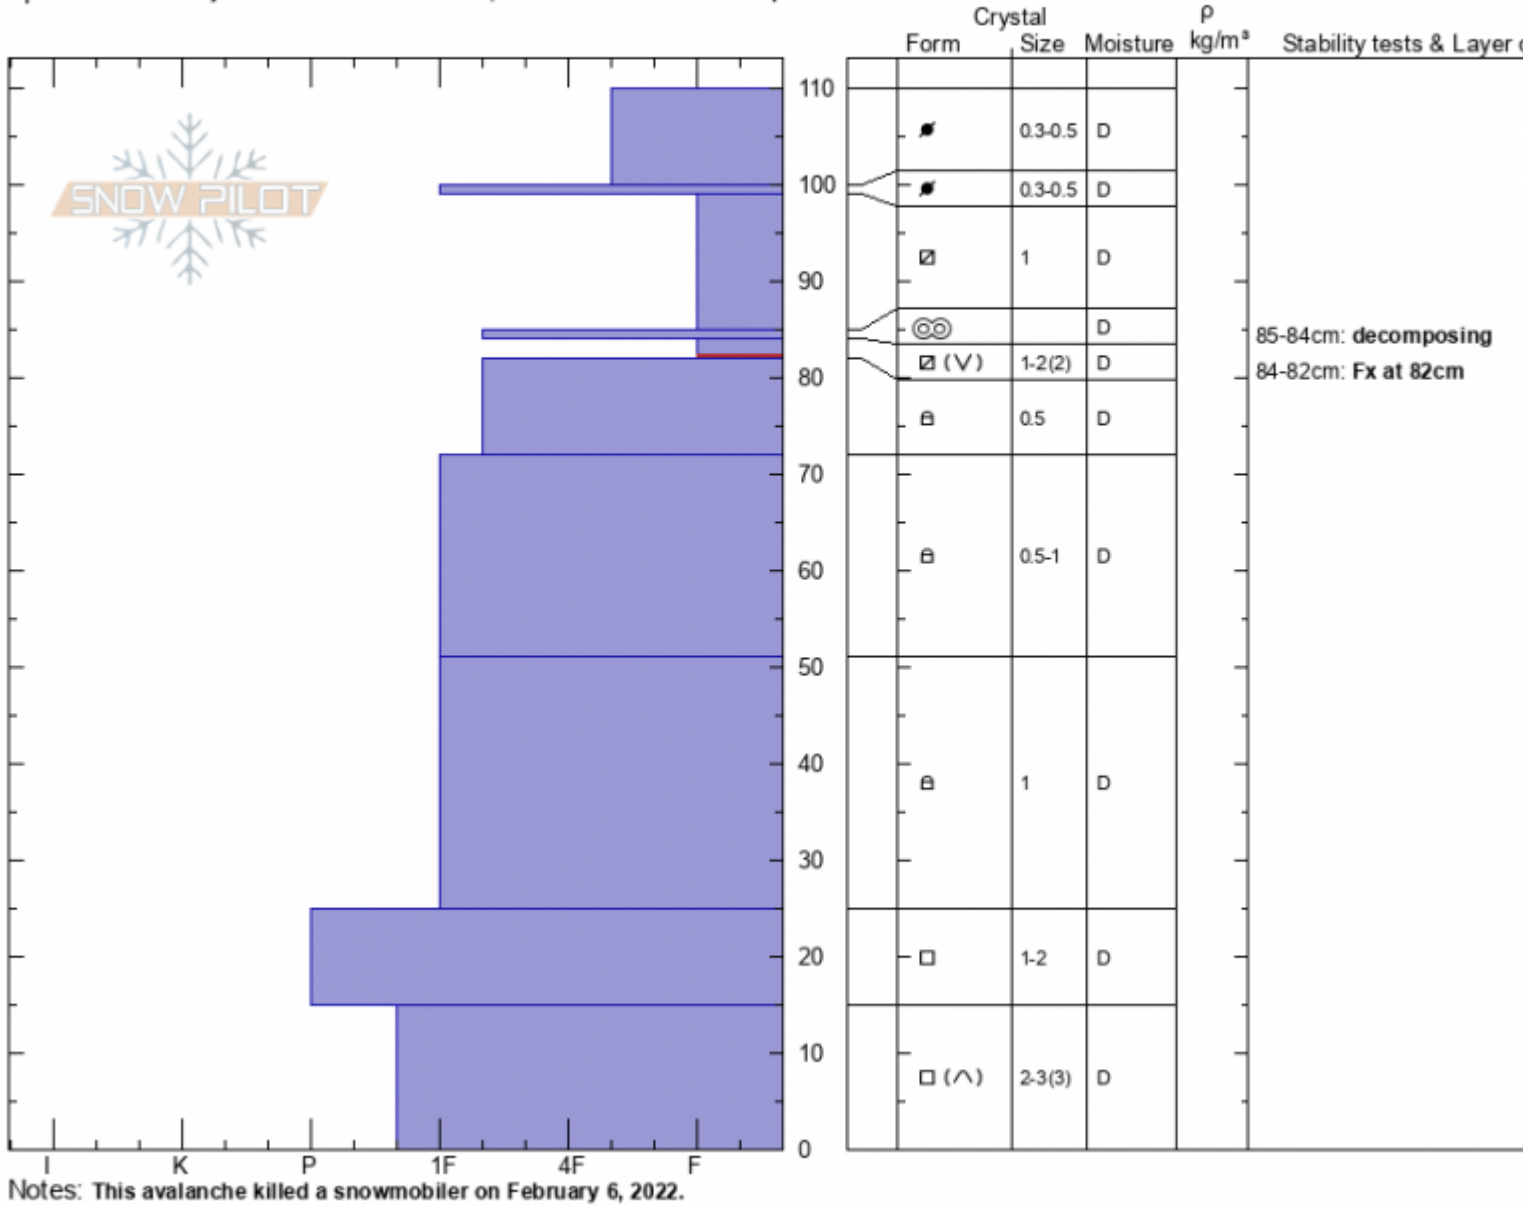

Ski Hill Fatality
Henry Mtns
MT
 Elevation: **8125 ft**
 Aspect: **90°**
 Specifics: Pit is adjacent to avalanche: crown; Snowmobile tracks on slope

Doug Chabot-Admin
02/07/2022 - 10:30am
 Co-ord: **44.70577N, -111.29895W**
 Slope Angle: **36°**
 Wind Loading: **previous**

Stability:
 Air Temperature: **-7°C**
 Sky Cover: **CLR**
 Precipitation: **NO**
 Wind: **Calm**

HS:110 Layer Notes:
 85-84cm: **decomposing**
 84-82cm: **Fx at 82cm**
 84-82cm: **Problematic layer**

Advisory Region
 Island Park
 Longitude
 -111.29W
 Latitude
 44.70N