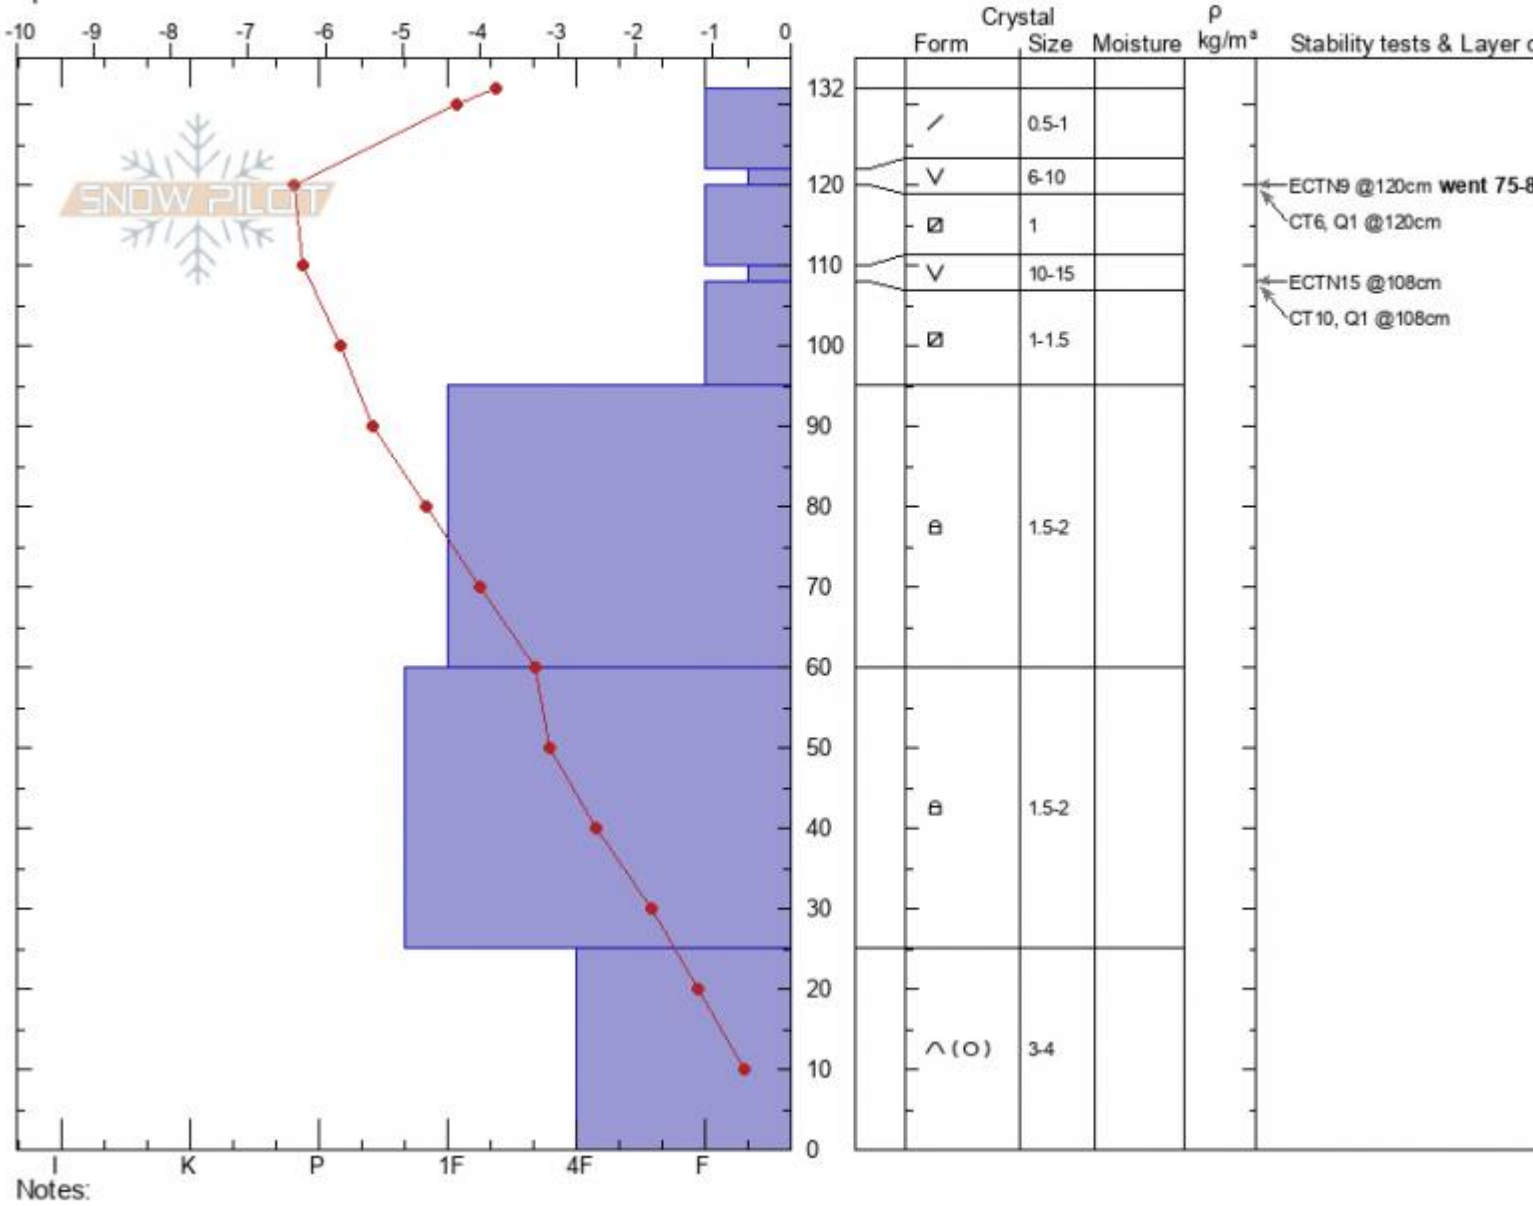

Bacon Rind
Madison Range-S
MT
 Elevation: **8730 ft**
 Aspect: **60°**
 Specifics:

Erika Birkeland
02/09/2022 - 11:30am
 Co-ord: **44.96889N, -111.09566W**
 Slope Angle: **21°**
 Wind Loading: **no**

Stability:
 Air Temperature: **-6.1°C**
 Sky Cover: **OVC**
 Precipitation: **S-1**
 Wind: **Calm**

HS: **132** Layer Notes:
 PF: **50**

Advisory Region
 Southern Madison
 Longitude
 -111.10W
 Latitude
 44.96N
 Southern Madison, 2022-02-10