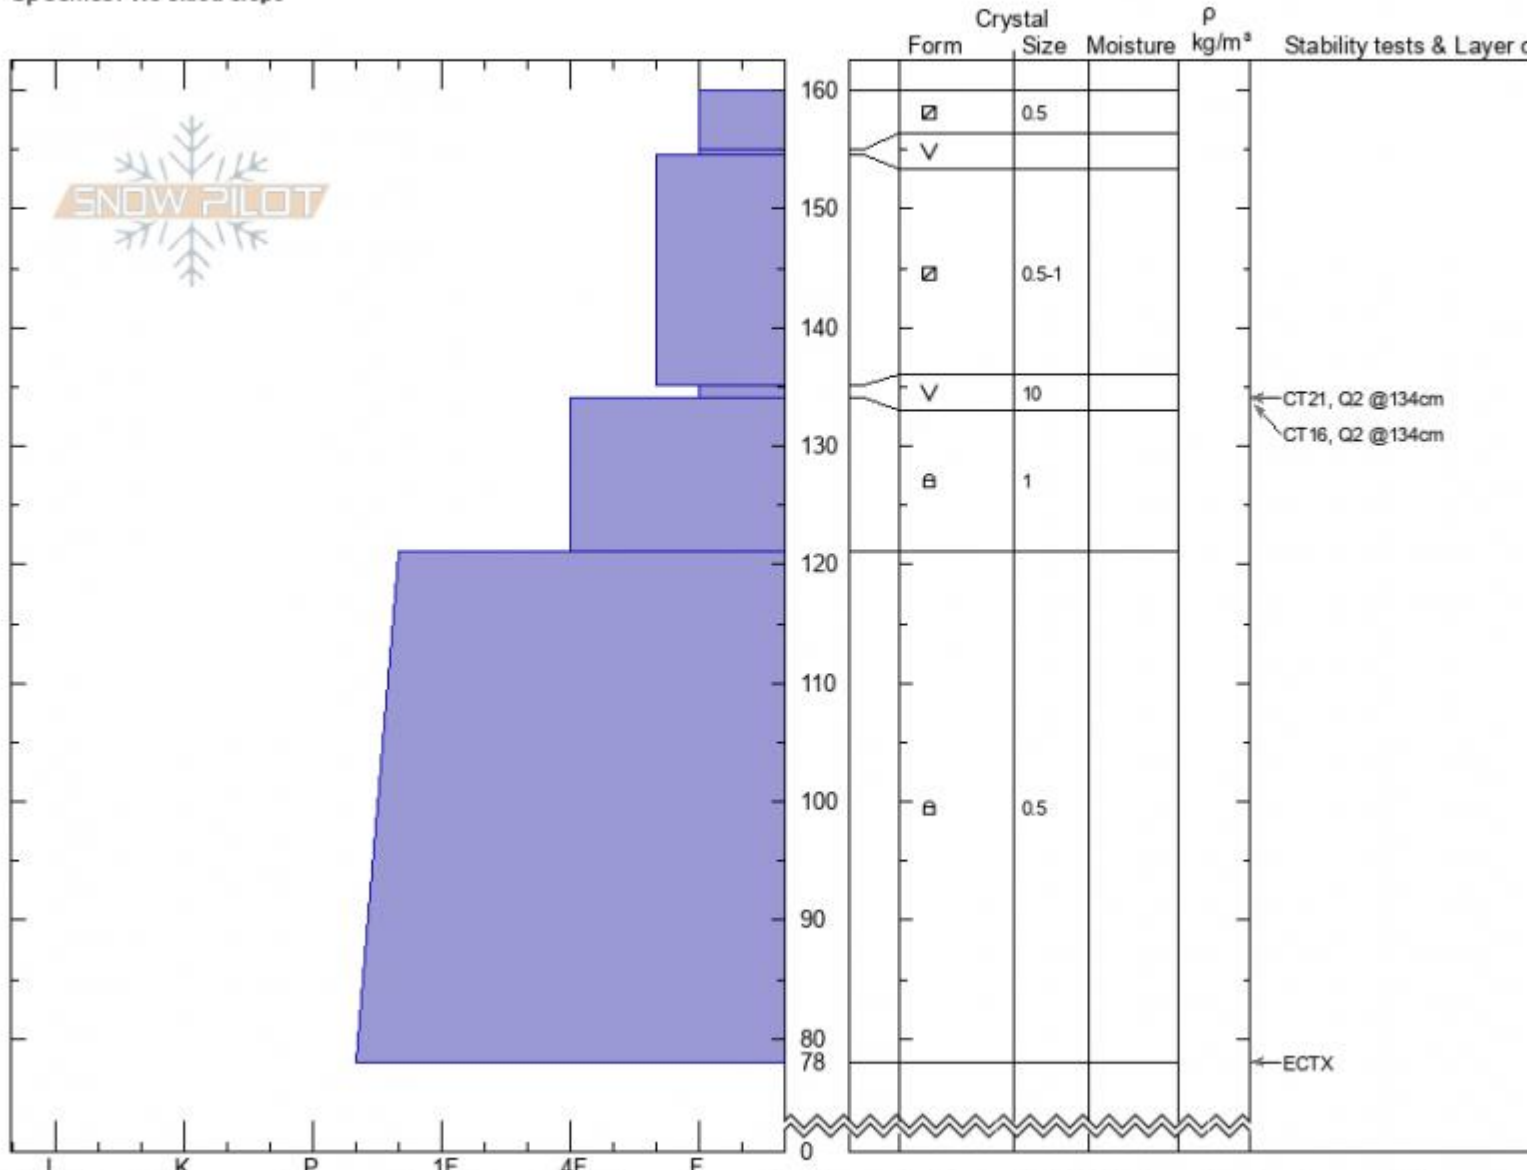

Wilderness Boundary
Madison Range-S
MT
 Elevation: **8760 ft**
 Aspect: **240°**
 Specifics: **We skied slope**

Hannah Marshall
02/13/2022 - 10:34am
 Co-ord: **44.97662N, -111.35979W**
 Slope Angle: **25°**
 Wind Loading:

Stability:
 Air Temperature:
 Sky Cover: **CLR**
 Precipitation: **NO**
 Wind: **Calm**

HS:**160** Layer Notes:
 PF:**40**

Advisory Region
 Southern Madison
 Longitude
 -111.36W
 Latitude
 44.98N
 Southern Madison, 2022-02-13