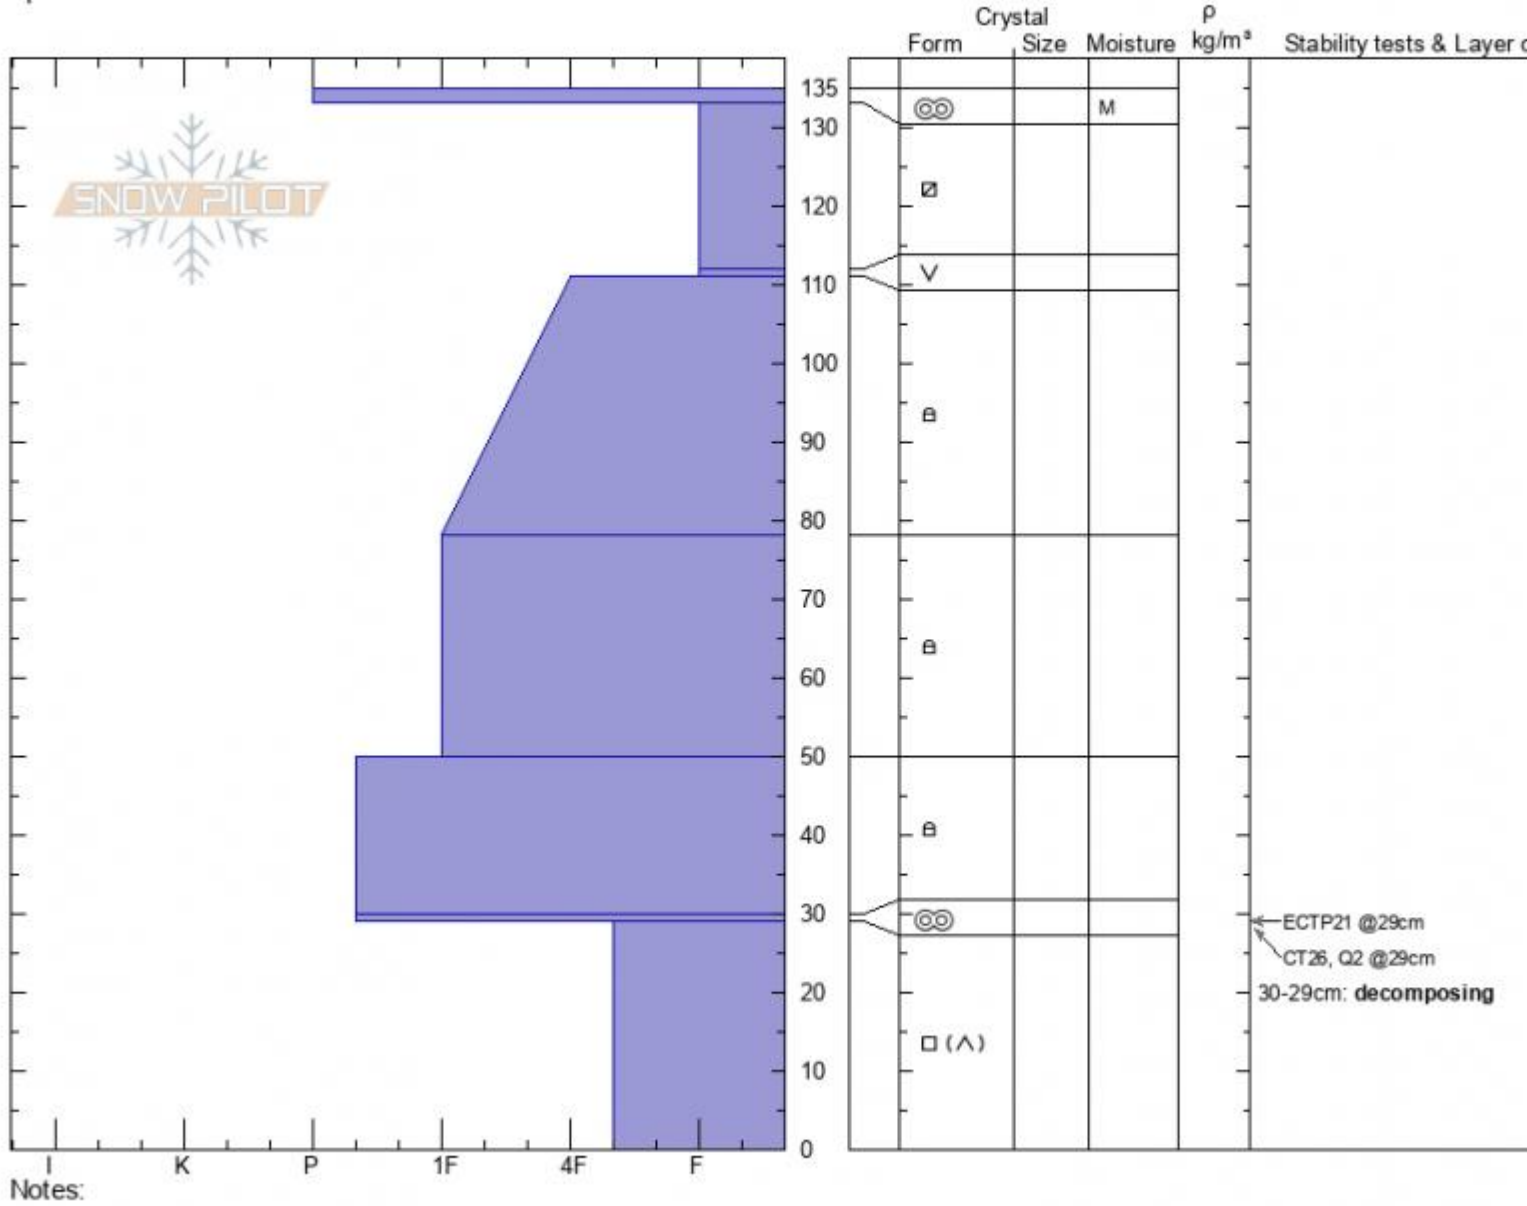

Lightning Creek
 Madison Range-S
 MT
 Elevation: 8970 ft
 Aspect: 90°
 Specifics:

Hannah Marshall
 02/13/2022 - 11:53am
 Co-ord: 44.97925N, -111.37286W
 Slope Angle: 38°
 Wind Loading: **previous**

Stability:
 Air Temperature:
 Sky Cover: **CLR**
 Precipitation: **NO**
 Wind: **Light Breeze**

HS:135 Layer Notes:
 30-29cm: **decomposing**

Advisory Region
 Southern Madison
 Longitude
 -111.37W
 Latitude
 44.98N
 Southern Madison, 2022-02-13