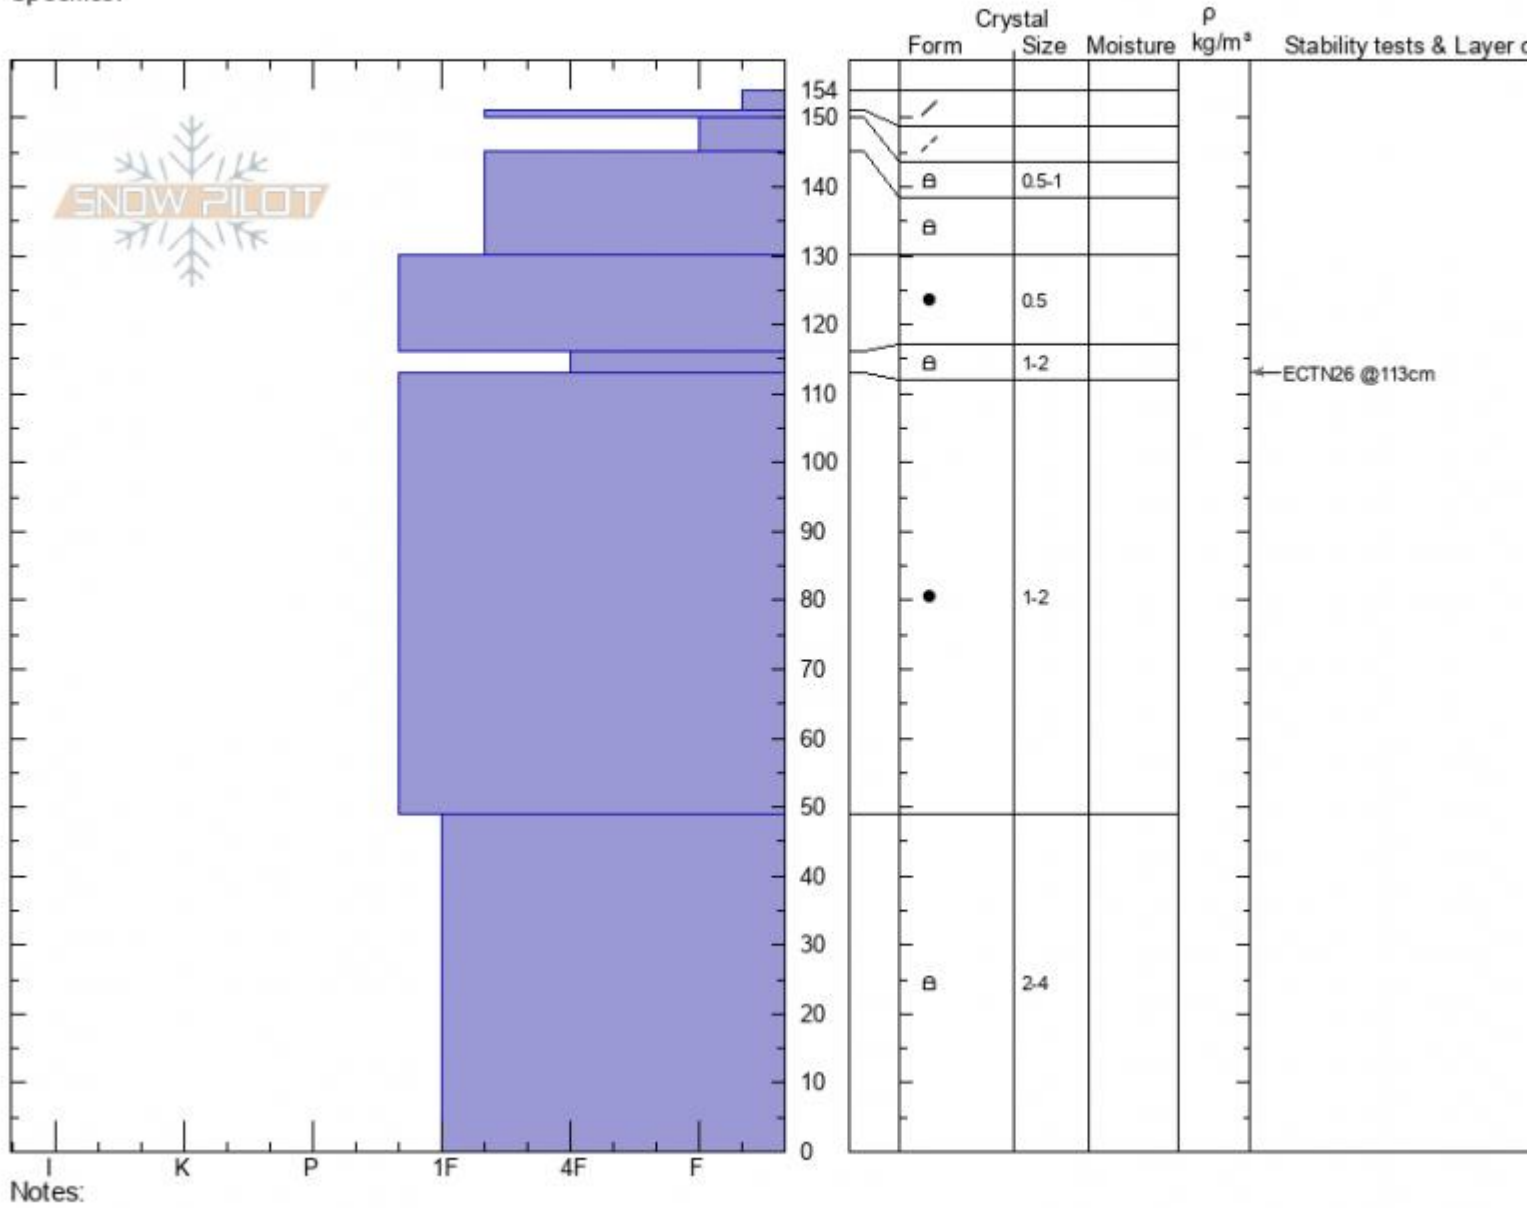

Wolverine
Bridger Range
MT
 Elevation: **8092 ft**
 Aspect: **60°**
 Specifics:

Hannah Marshall
02/14/2022 - 12:46pm
 Co-ord: **45.83024N, -110.93370W**
 Slope Angle: **36°**
 Wind Loading:

Stability:
 Air Temperature:
 Sky Cover:
 Precipitation:
 Wind:

HS:**154** Layer Notes:
 PF:**20**

Advisory Region
 Bridger Range
 Longitude
 -110.93W
 Latitude
 45.83N
 Bridger Range, 2022-02-14