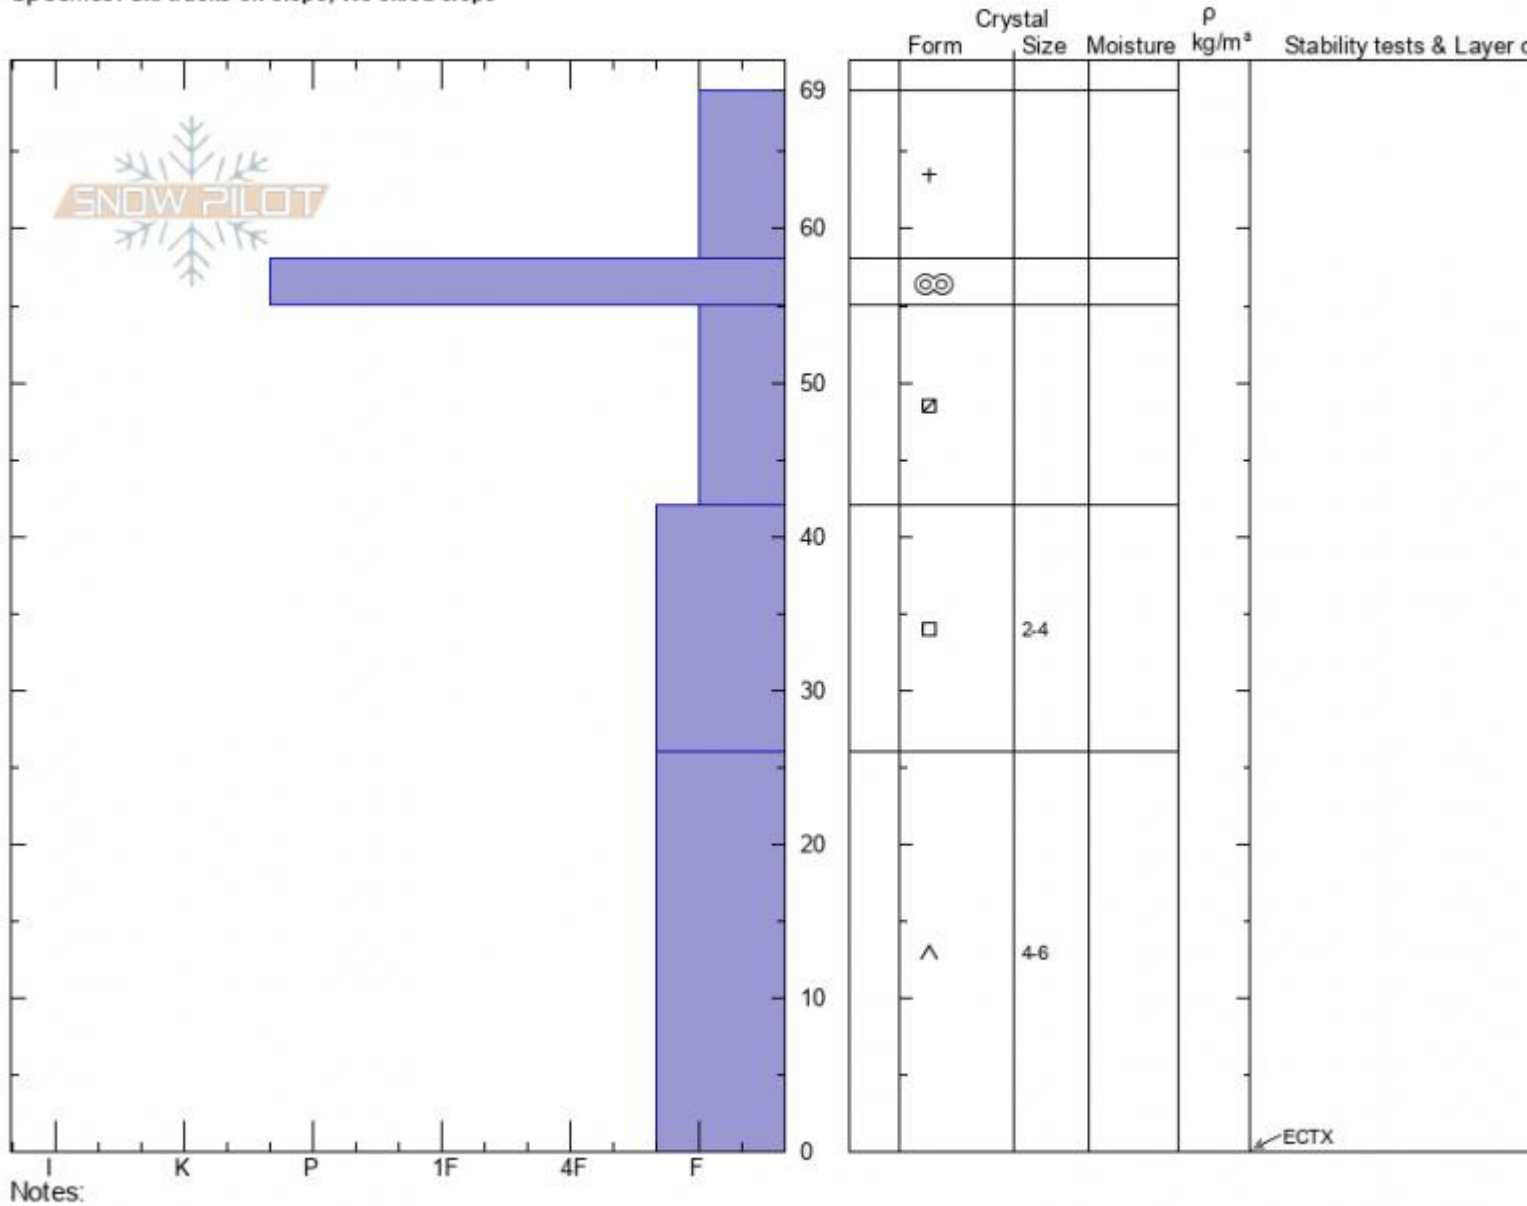

**Beehive Basin**  
**Madison Range-N**  
**MT**  
 Elevation: **9000 ft**  
 Aspect: **250°**  
 Specifics: **Ski tracks on slope; We skied slope**

**Ian Hoyer**  
**02/15/2022 - 11:00am**  
 Co-ord: **45.32089N, -111.38101W**  
 Slope Angle: **23°**  
 Wind Loading: **no**

Stability: **Good**  
 Air Temperature:  
 Sky Cover: **OVC**  
 Precipitation: **S-1**  
 Wind: **W Light Breeze**

HS: **69**  
 PF: **65**  
 PS: **15**  
 Layer Notes: **55-42cm: Problematic layer**

Advisory Region  
 Northern Madison  
 Longitude  
 -111.39W  
 Latitude  
 45.34N  
 Northern Madison, 2022-02-15